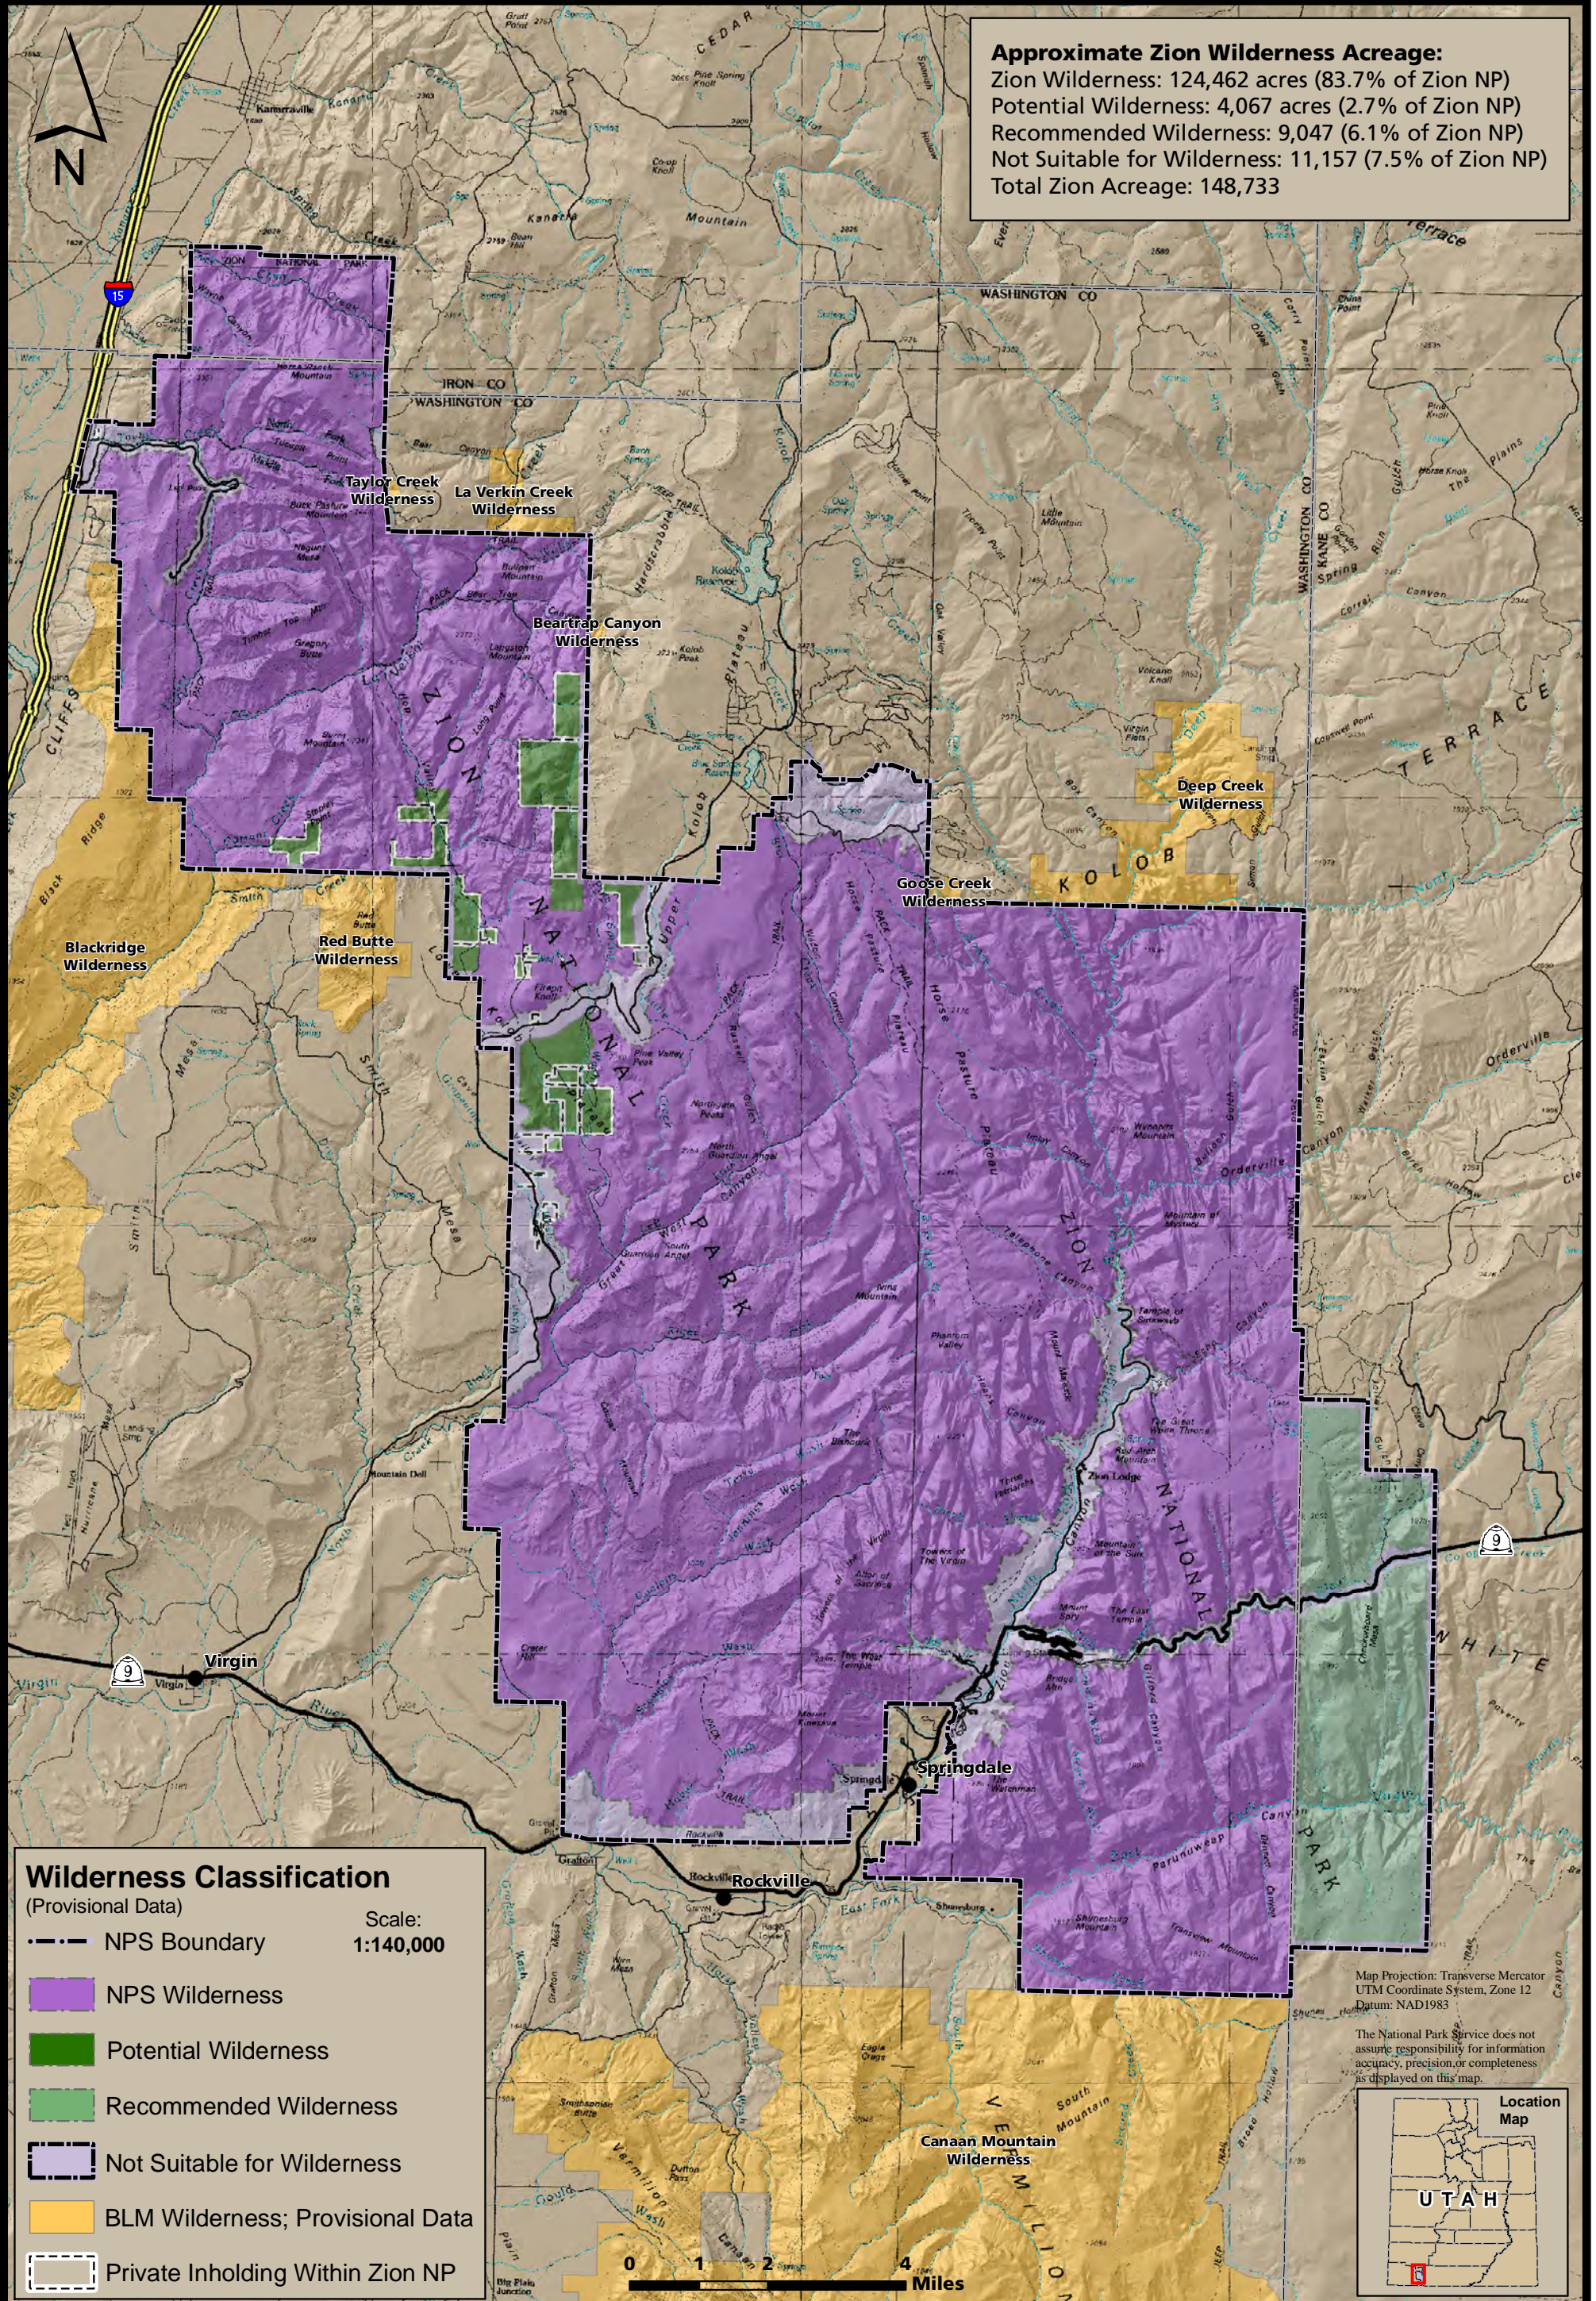

# Zion Wilderness

National Park Service  
U.S. Department of the Interior

Zion National Park

**Approximate Zion Wilderness Acreage:**  
 Zion Wilderness: 124,462 acres (83.7% of Zion NP)  
 Potential Wilderness: 4,067 acres (2.7% of Zion NP)  
 Recommended Wilderness: 9,047 (6.1% of Zion NP)  
 Not Suitable for Wilderness: 11,157 (7.5% of Zion NP)  
 Total Zion Acreage: 148,733

## Wilderness Classification

(Provisional Data)

Scale:  
1:140,000

- NPS Boundary
- NPS Wilderness
- Potential Wilderness
- Recommended Wilderness
- Not Suitable for Wilderness
- BLM Wilderness; Provisional Data
- Private Inholding Within Zion NP

Map Projection: Transverse Mercator  
 UTM Coordinate System, Zone 12  
 Datum: NAD1983

The National Park Service does not assume responsibility for information accuracy, precision, or completeness as displayed on this map.

0 1 2 4 Miles