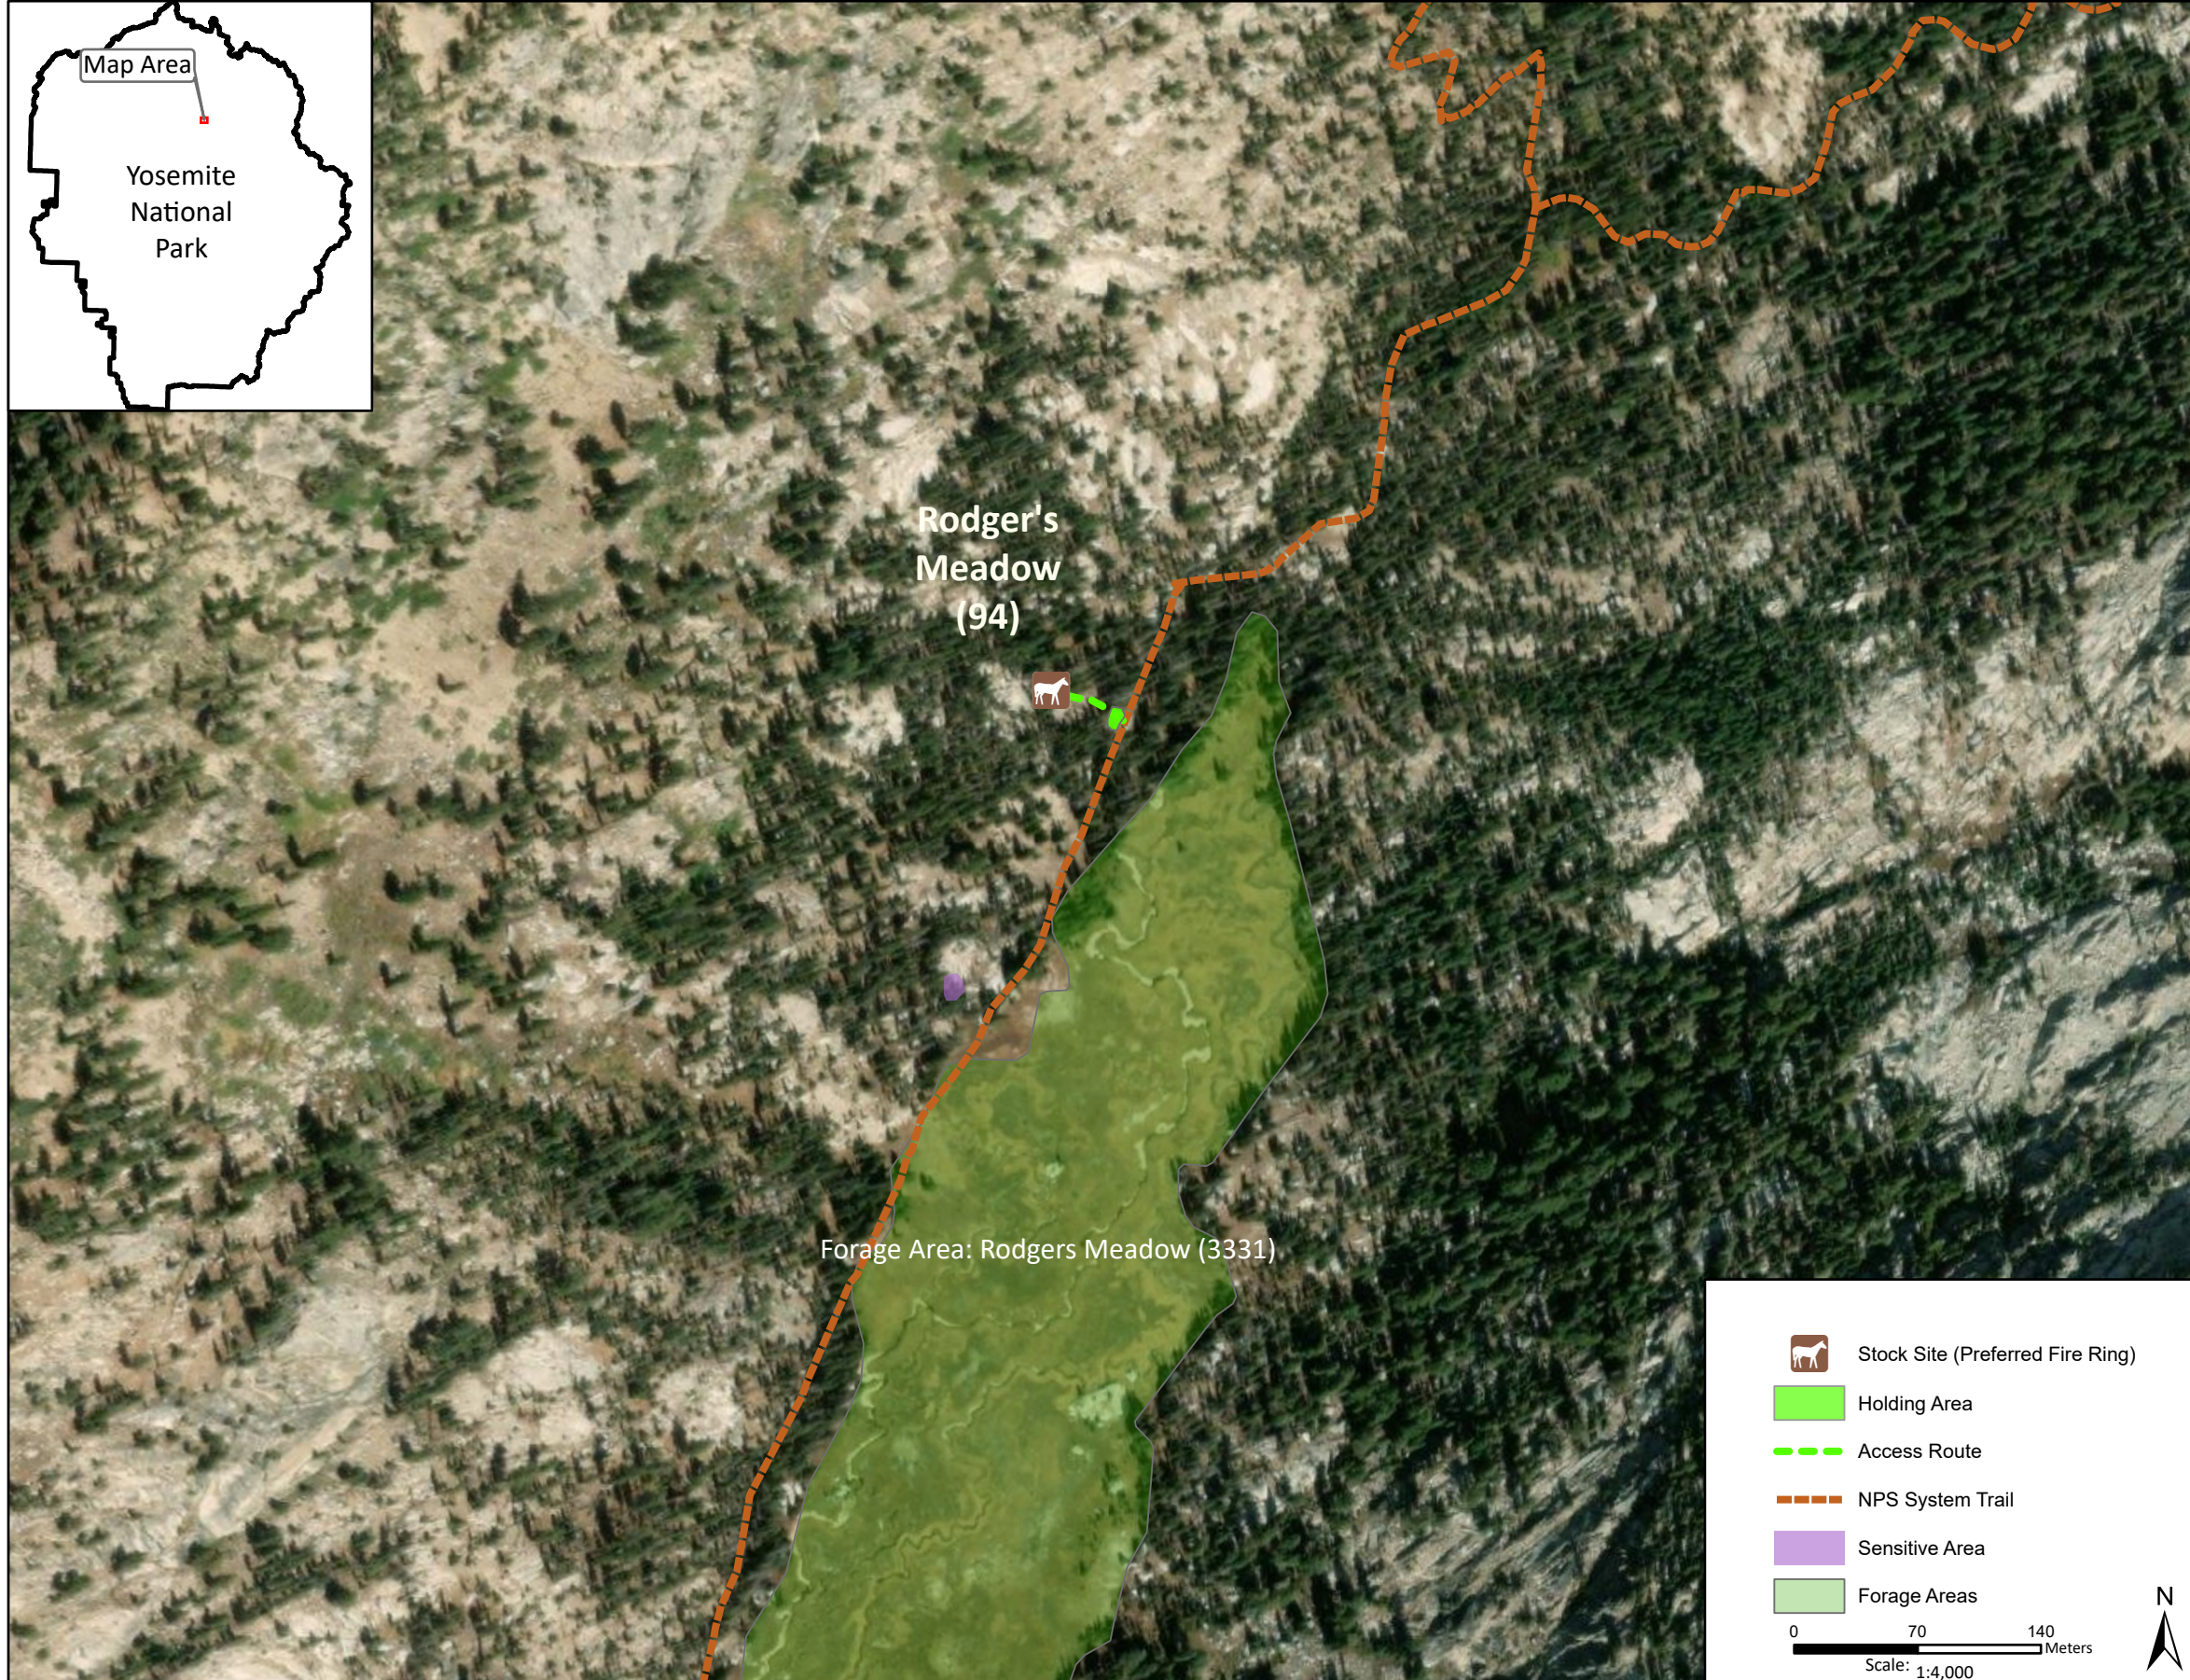

# Stock Site Evaluation Project Rodger's Meadow

Yosemite National Park  
California

National Park Service  
U.S. Department of the Interior

Forage Area: Rodger's Meadow (3331) - located south of the site.

Annual Grazing Capacity: 51 stock use nights

## Rodger's Meadow

Camp ID: 94

Fire Ring: 279,013mE x 4,207,358mN

Handling Practices: This site is located at the north end of Rodger's Meadow approximately 0.25 mile southwest of the NPS trail junction with the trails that lead to Neall Lake and Murdock Lake. The fire ring is 45 m west of the trail. The unloading area is next to the fire ring and the holding area is next to the trail.