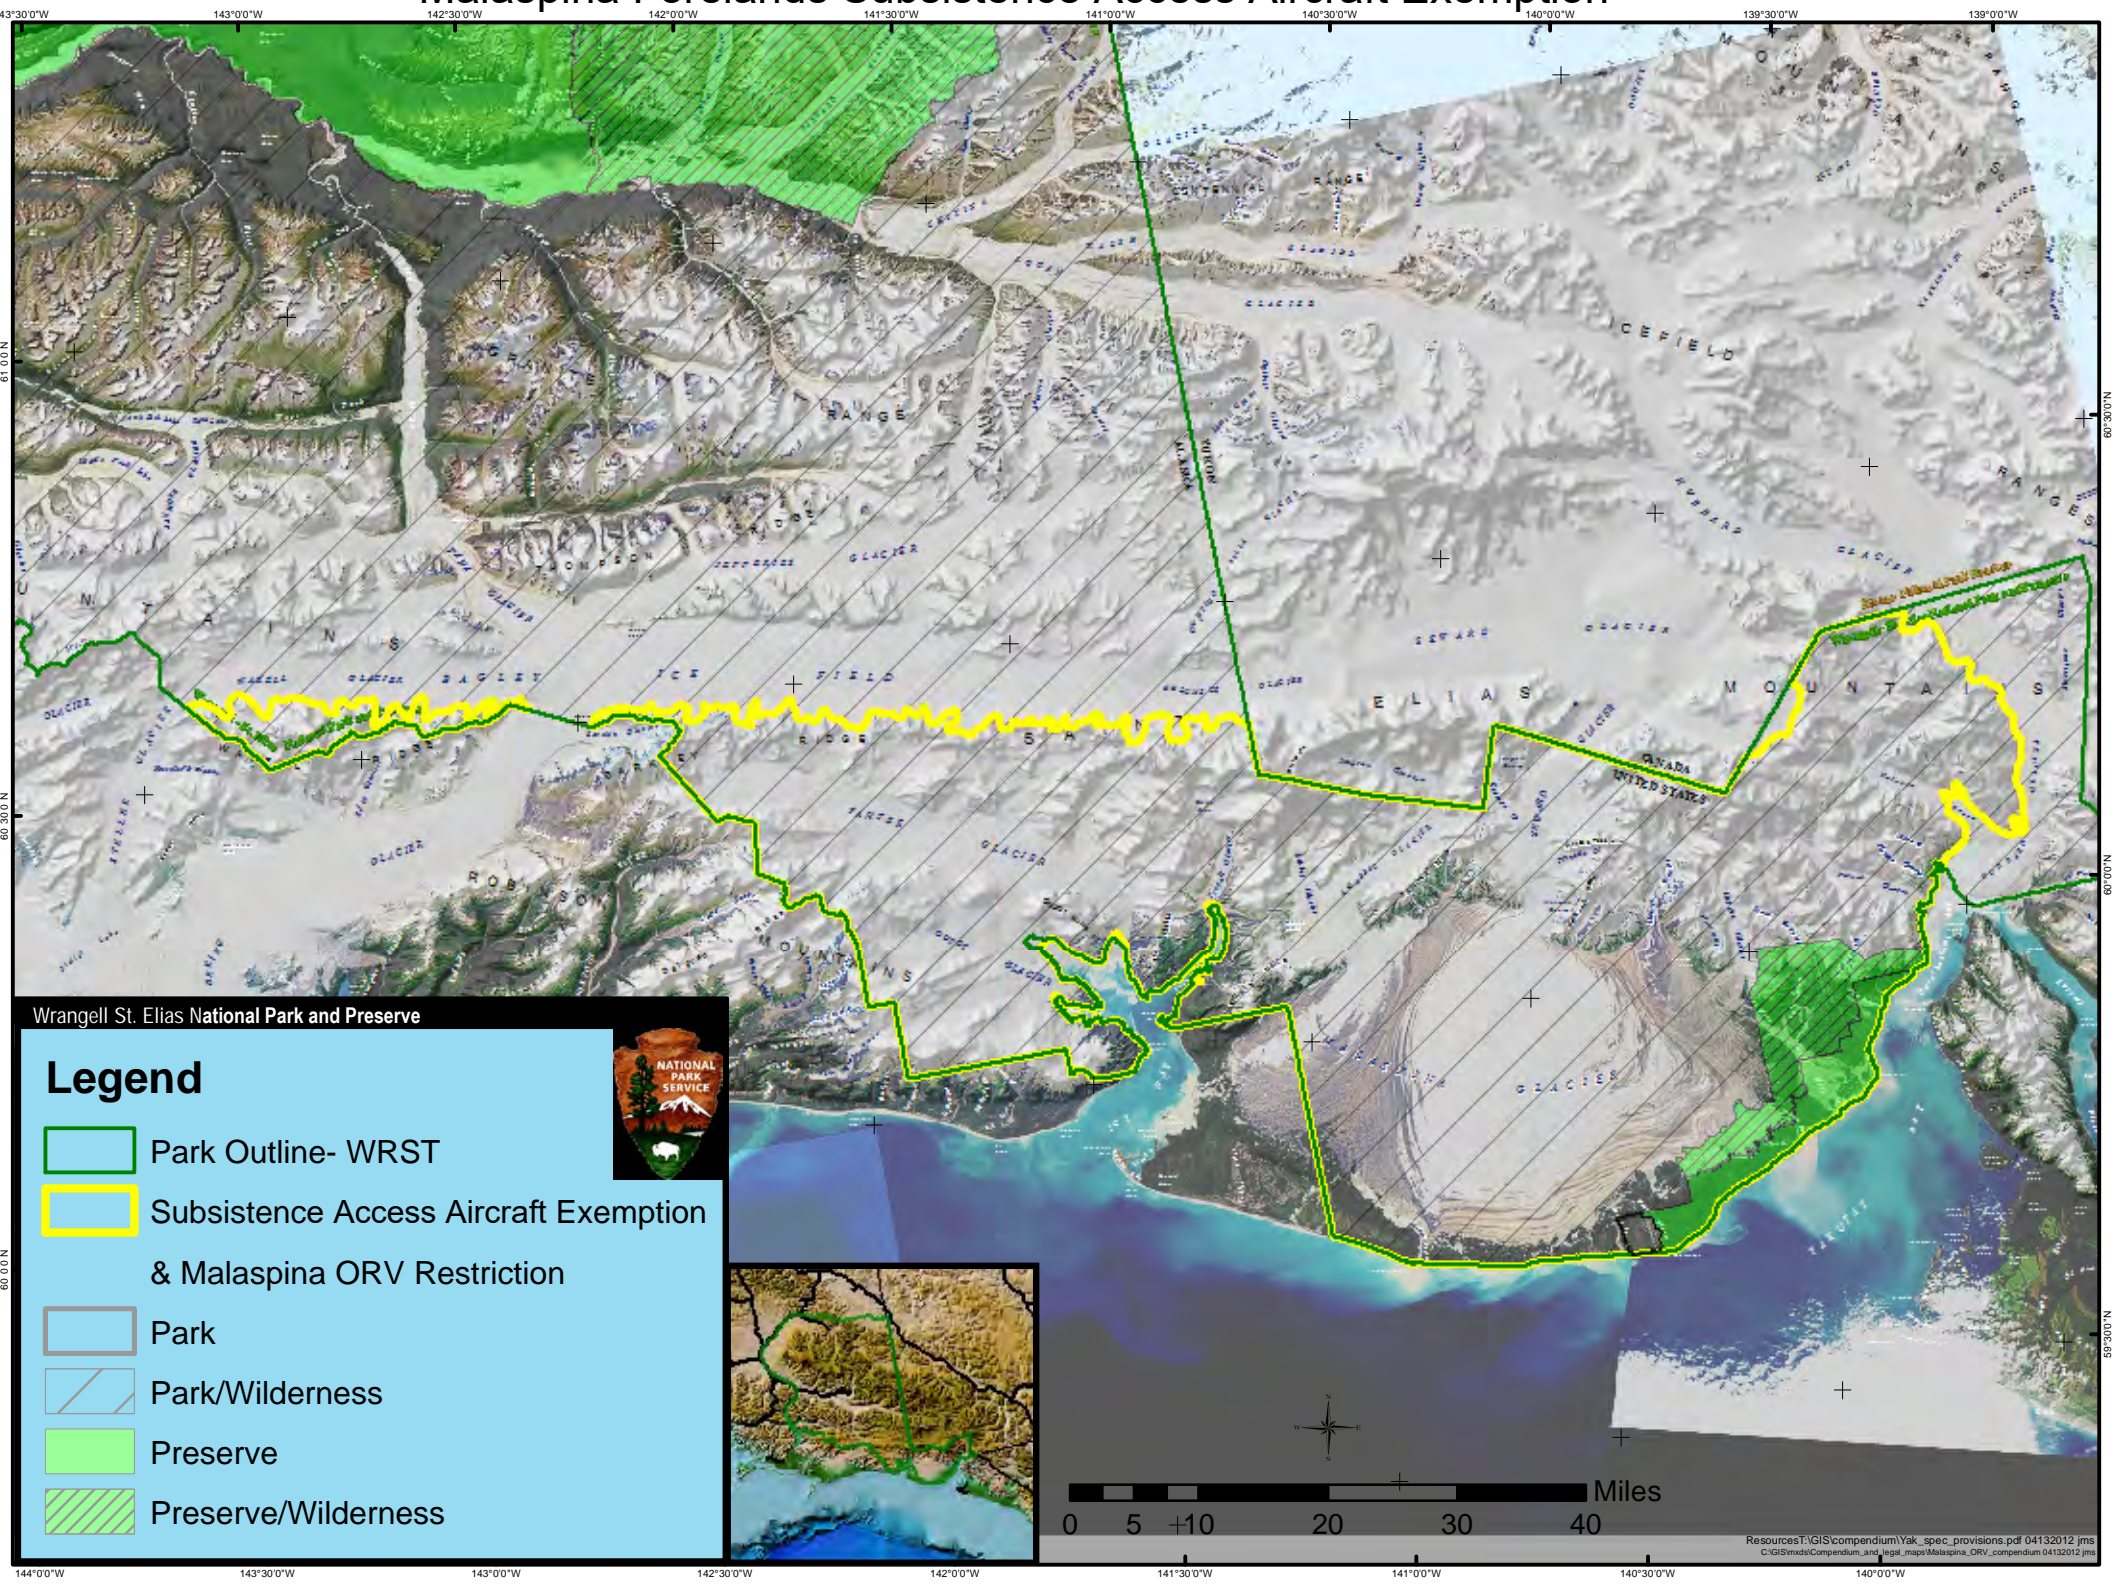

# Malaspina Forelands Subsistence Access Aircraft Exemption

Wrangell St. Elias National Park and Preserve

## Legend

-  Park Outline- WRST
-  Subsistence Access Aircraft Exemption & Malaspina ORV Restriction
-  Park
-  Park/Wilderness
-  Preserve
-  Preserve/Wilderness