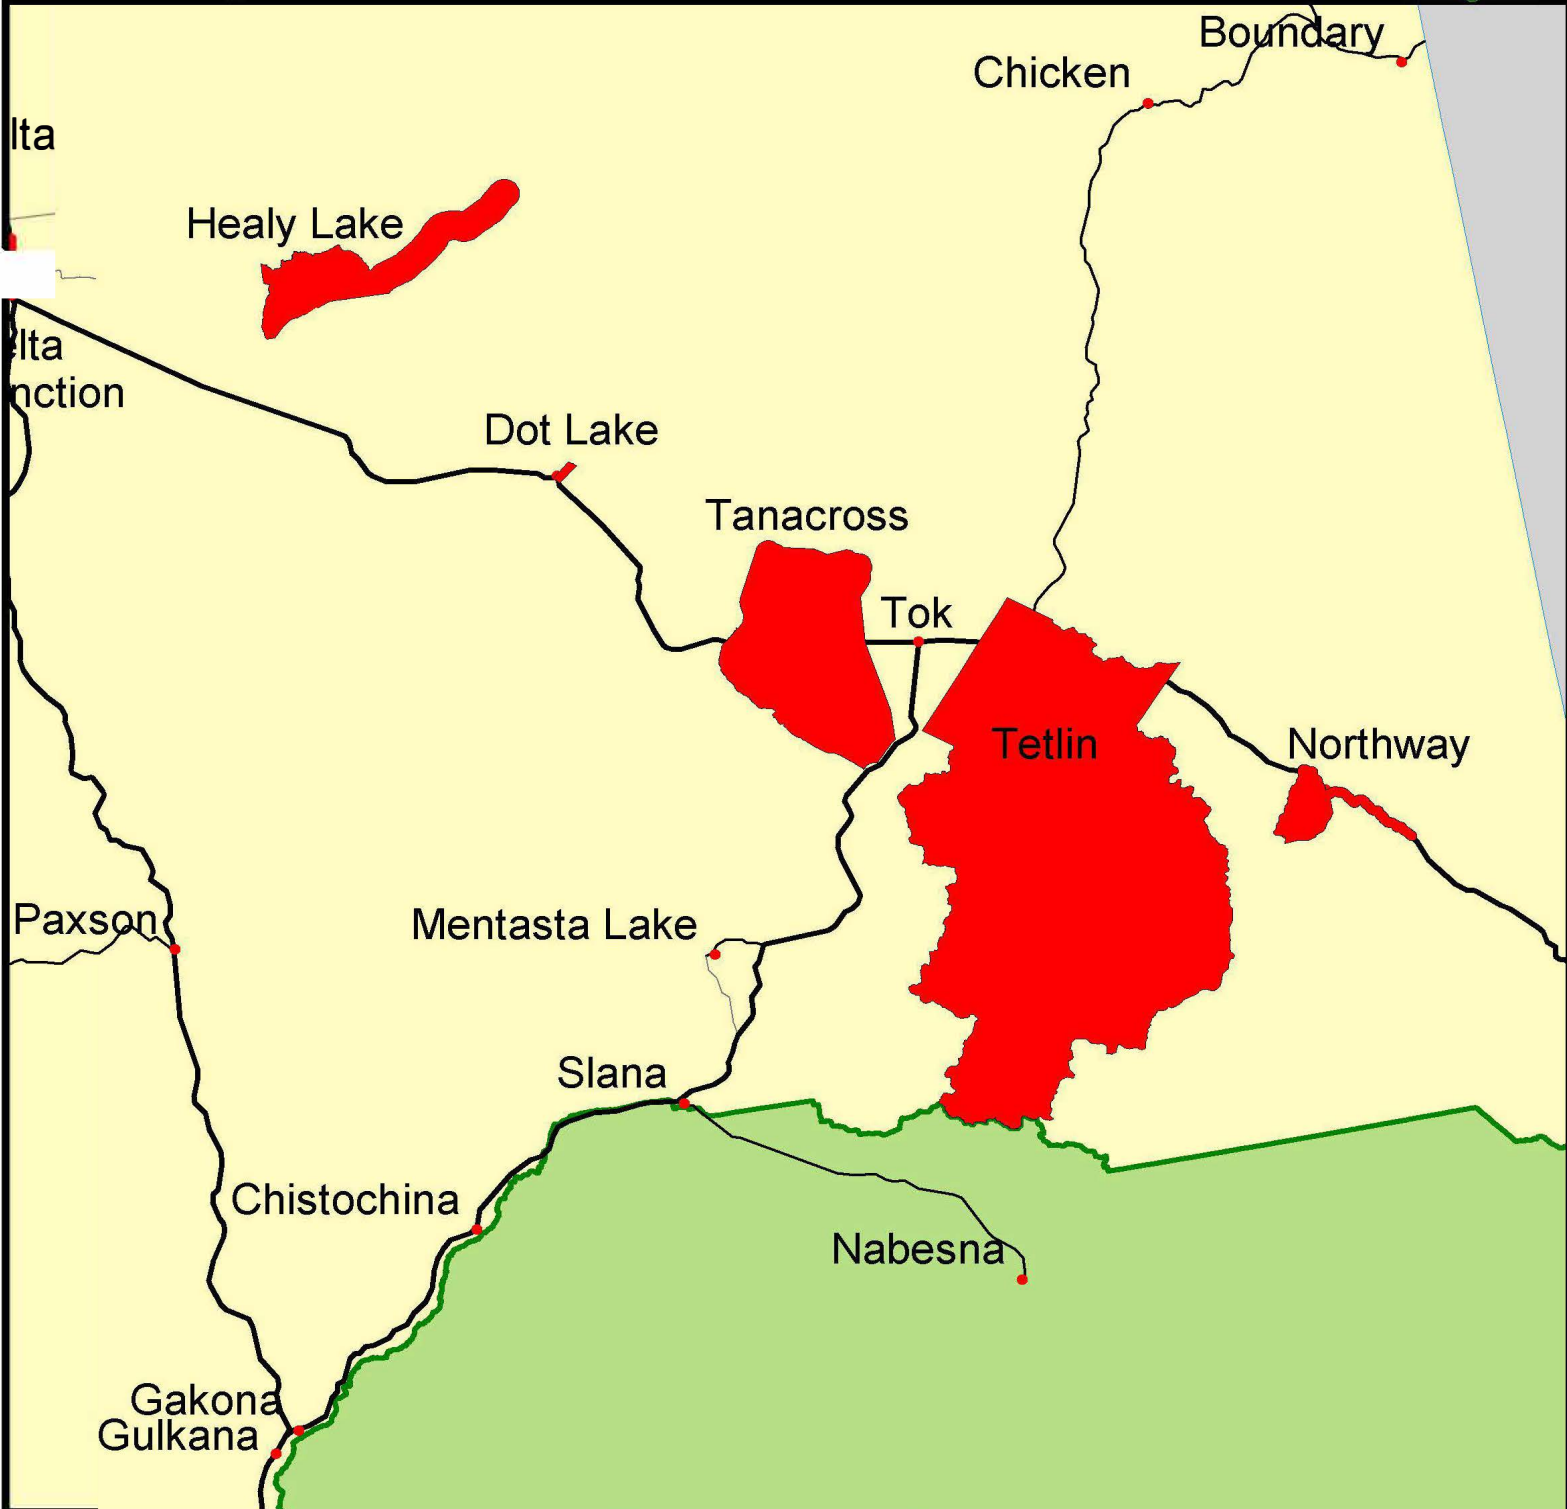

Resident Zone Boundaries

Resident Zone Boundaries for Wrangell-St. Elias National Park

National Park Service
U.S. Department of the Interior

Community boundary (Red fill)

Towns (Red dot)

Roads

- Primary (Thick black line)
- Secondary (Thin black line)
- Light Duty (Dashed black line)

Park Outline (Green fill)

Wrangell-St. Elias National Park and Preserve

10 0 10 20 30 40 Miles

1 : 1,267,200 1 inch = 20.00 miles

September 17, 2004