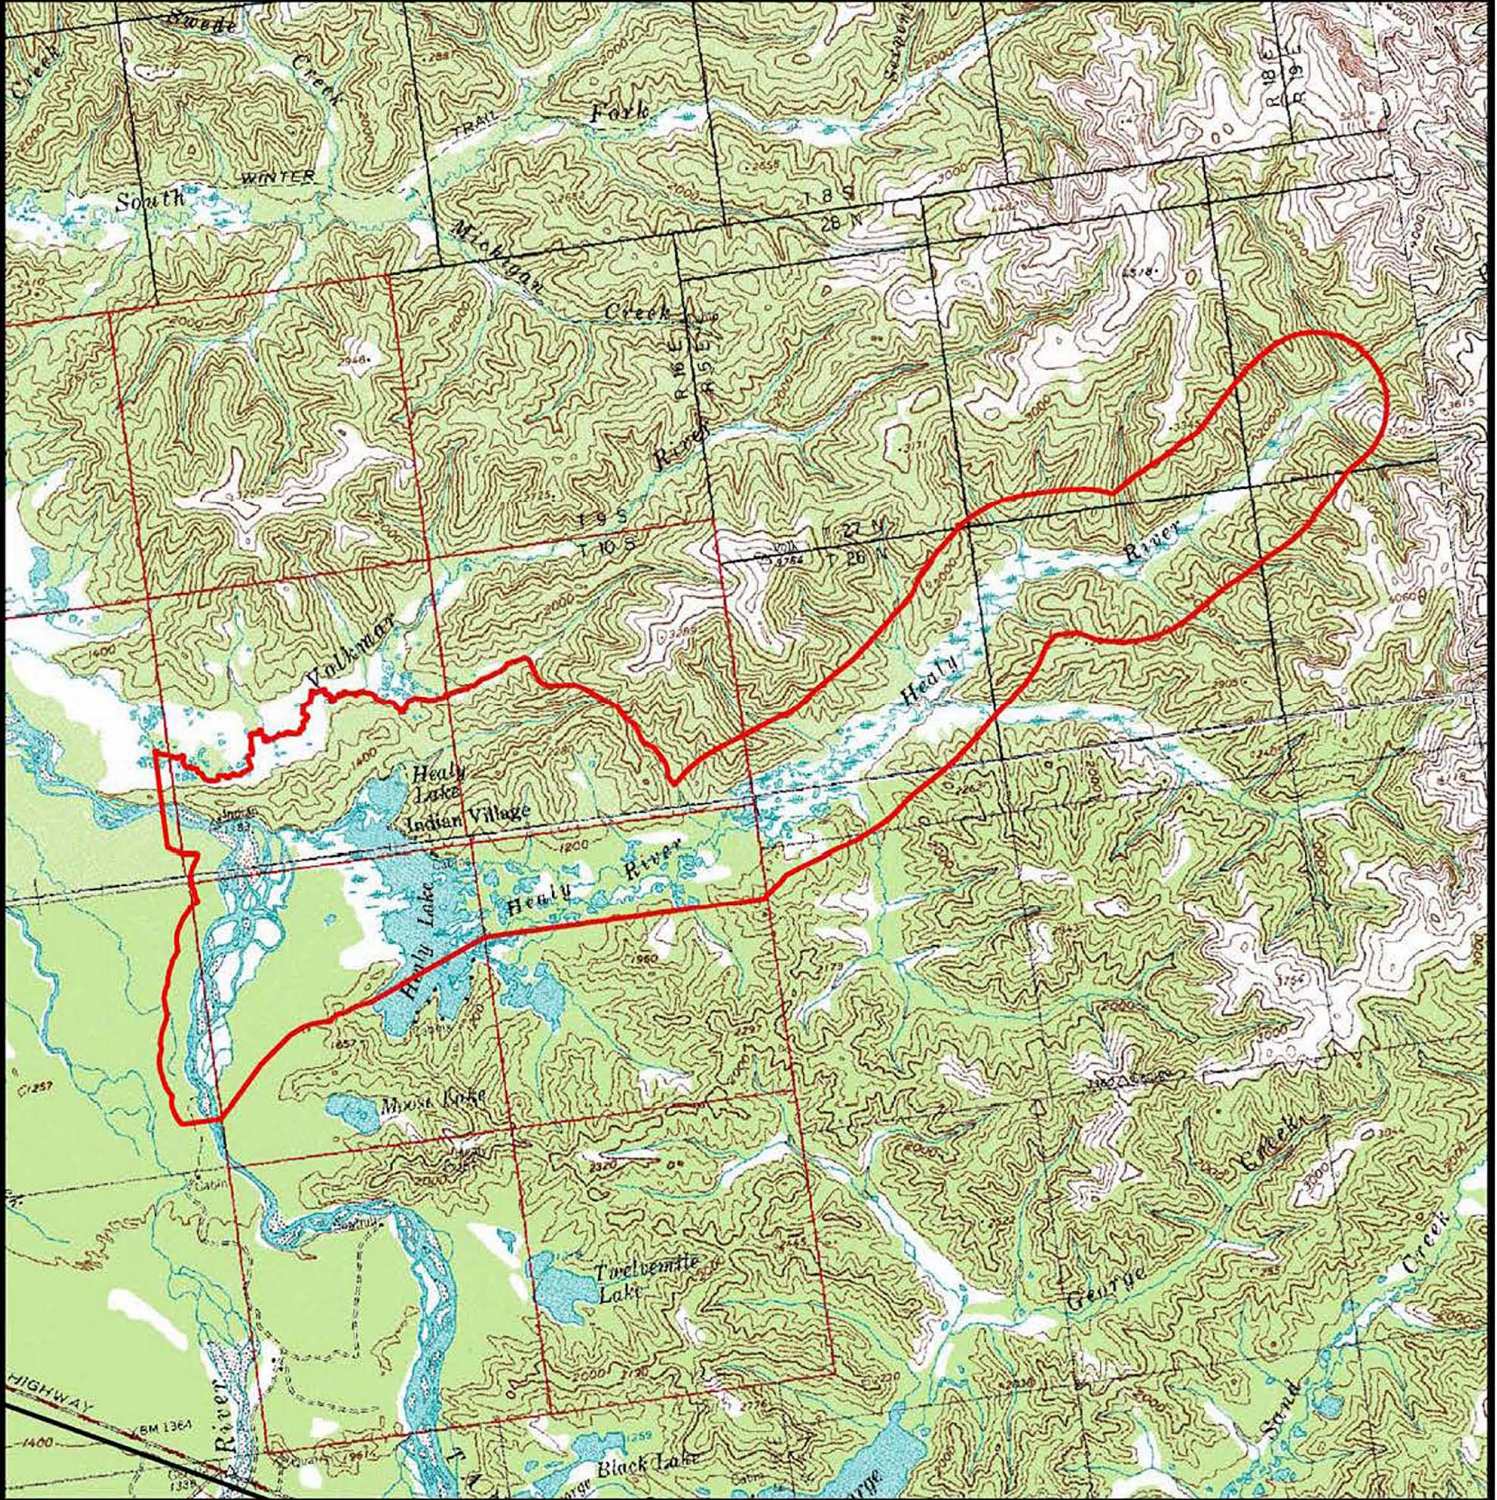

Healy Lake, Alaska Community Boundary

Healy Lake, Alaska

Resident Zone Community Boundary

National Park Service
U.S. Department of the Interior

Community boundary

Roads

Primary

Secondary

Map Location

Wrangell-St. Elias National
Park and Preserve

2.5 0 2.5 5 7.5 Miles

1 : 253,440 1 inch = 4.00 miles

September 16, 2004