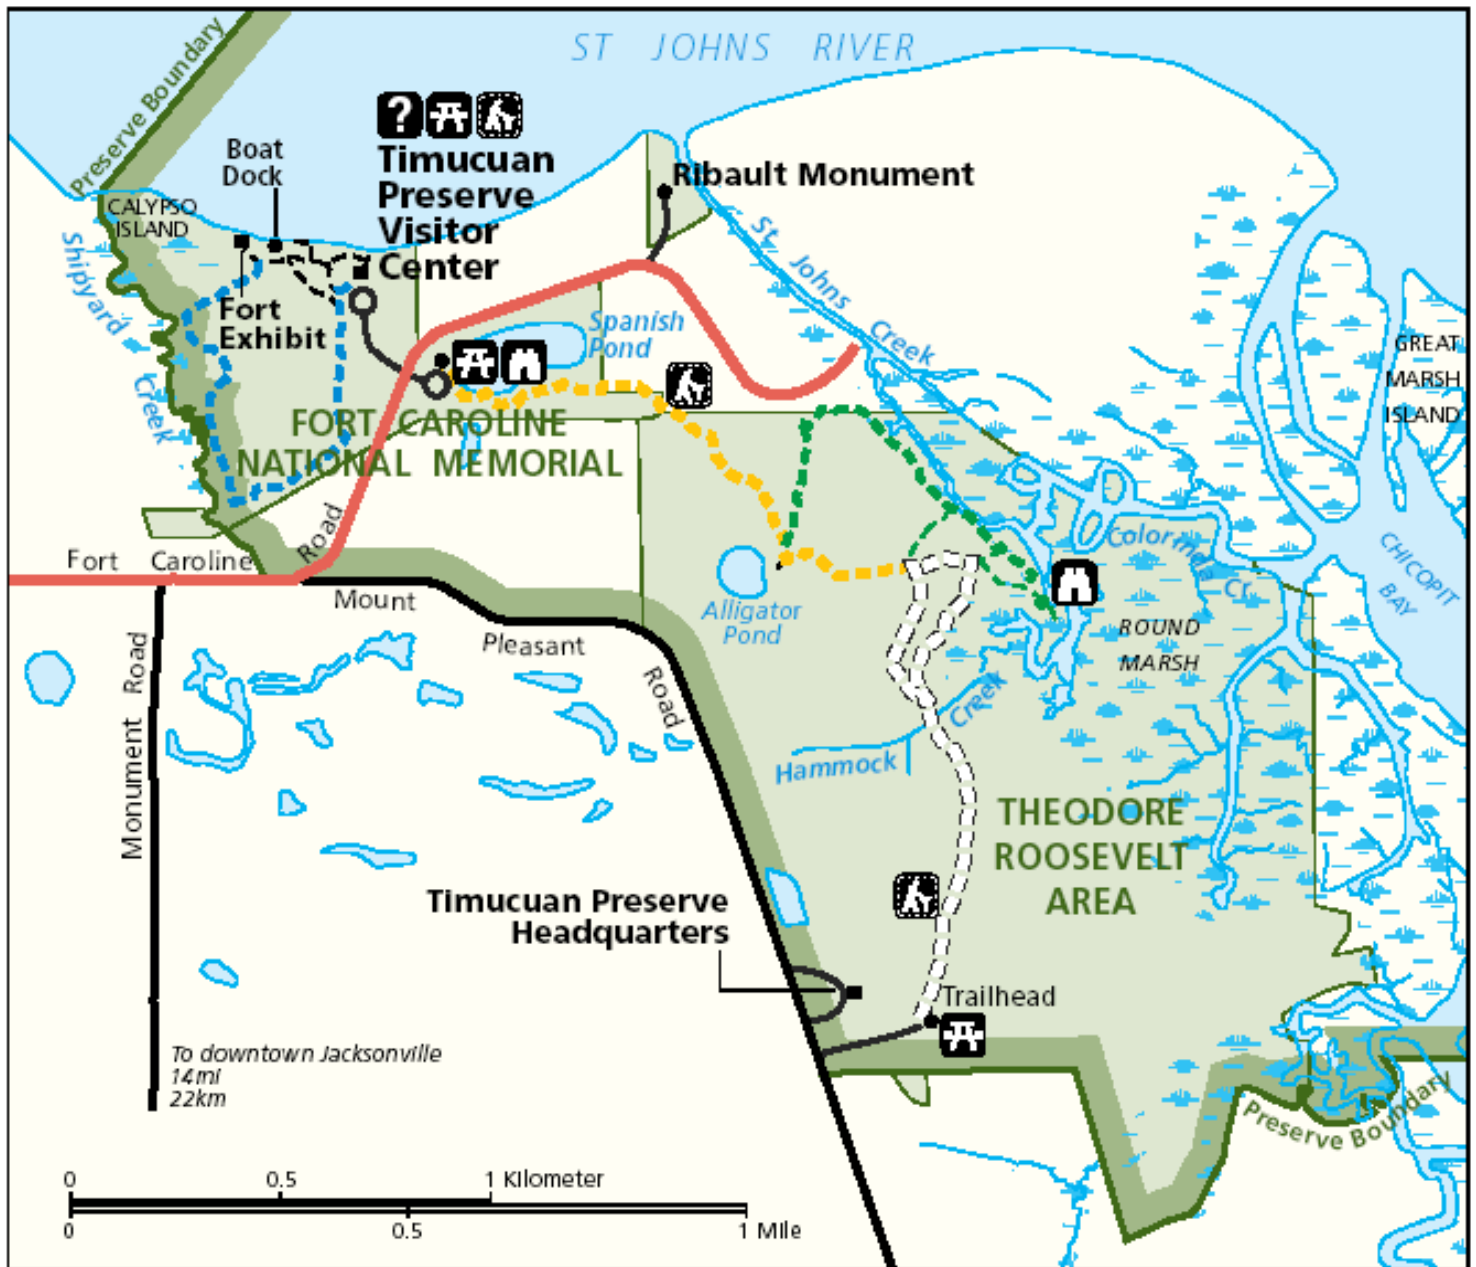

Fort Caroline National Memorial and Theodore Roosevelt Area Trail Map

- | | | | |
|---|---|--|--|
|  Hammock Trail |  Willie Browne Trail |  Spanish Pond Trail |  Timucuan Trail |
|---|---|--|--|

Timucuan Preserve 13165 Mt. Pleasant Road, Jacksonville, FL 32225 (904) 641-7155 www.nps.gov/timu

Timucuan Preserve, 2005 (NPS)