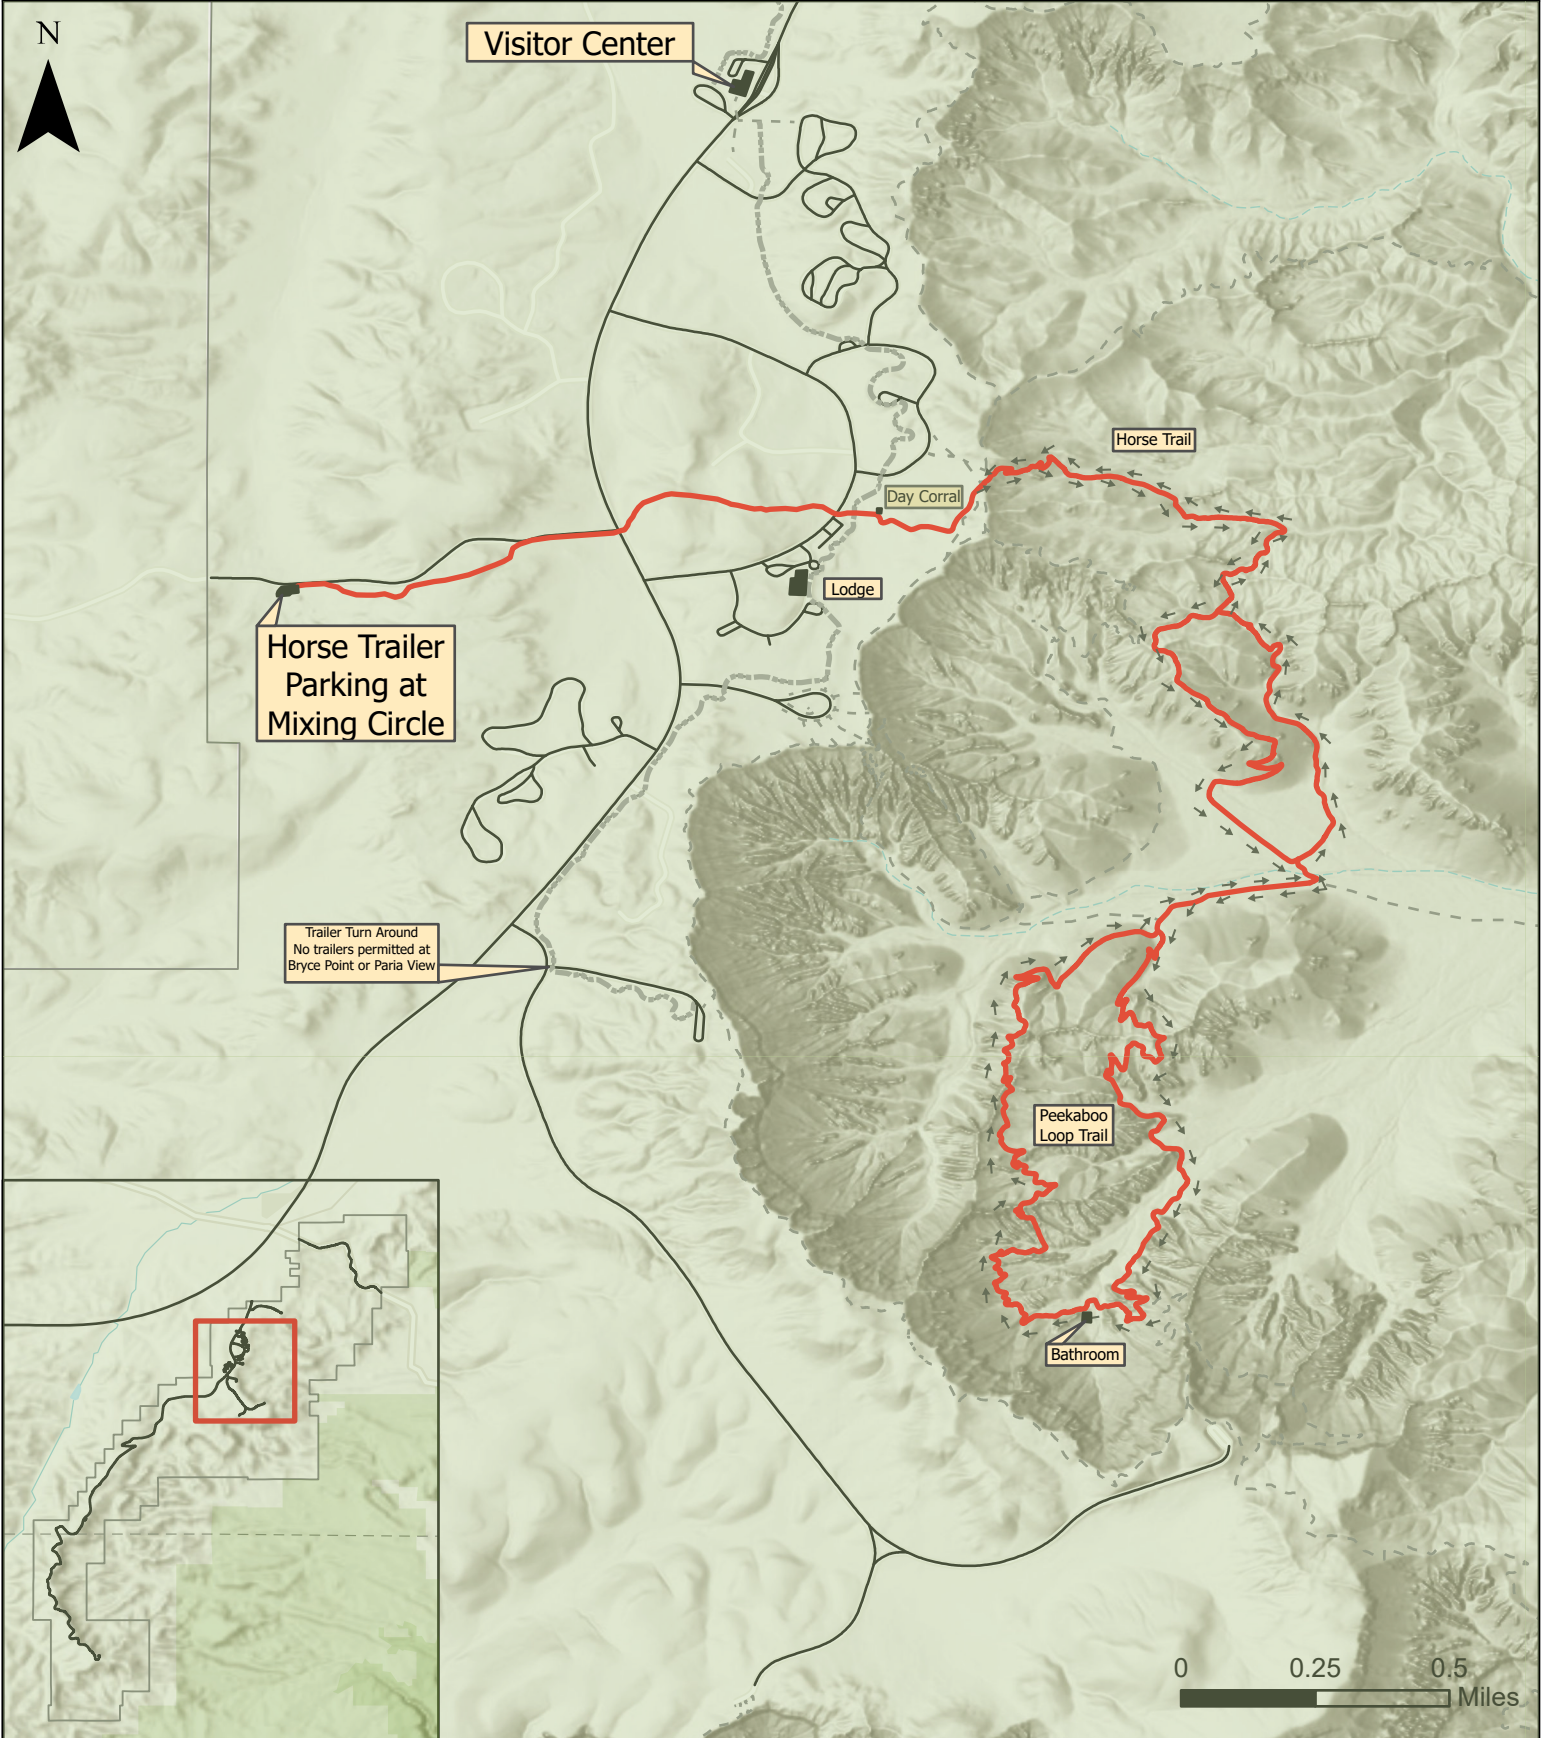

Designated Horse Trail Route

Bryce Canyon National Park
National Park Service
U.S. Department of the Interior

- → Horse Trail Route Directions
- Roads
- Horse Trail
- Buildings
- ⋯ Multi-use Path
- Park Boundary
- - - Visitor Use Walkways and Trails
- View Point

0 0.25 0.5 Miles