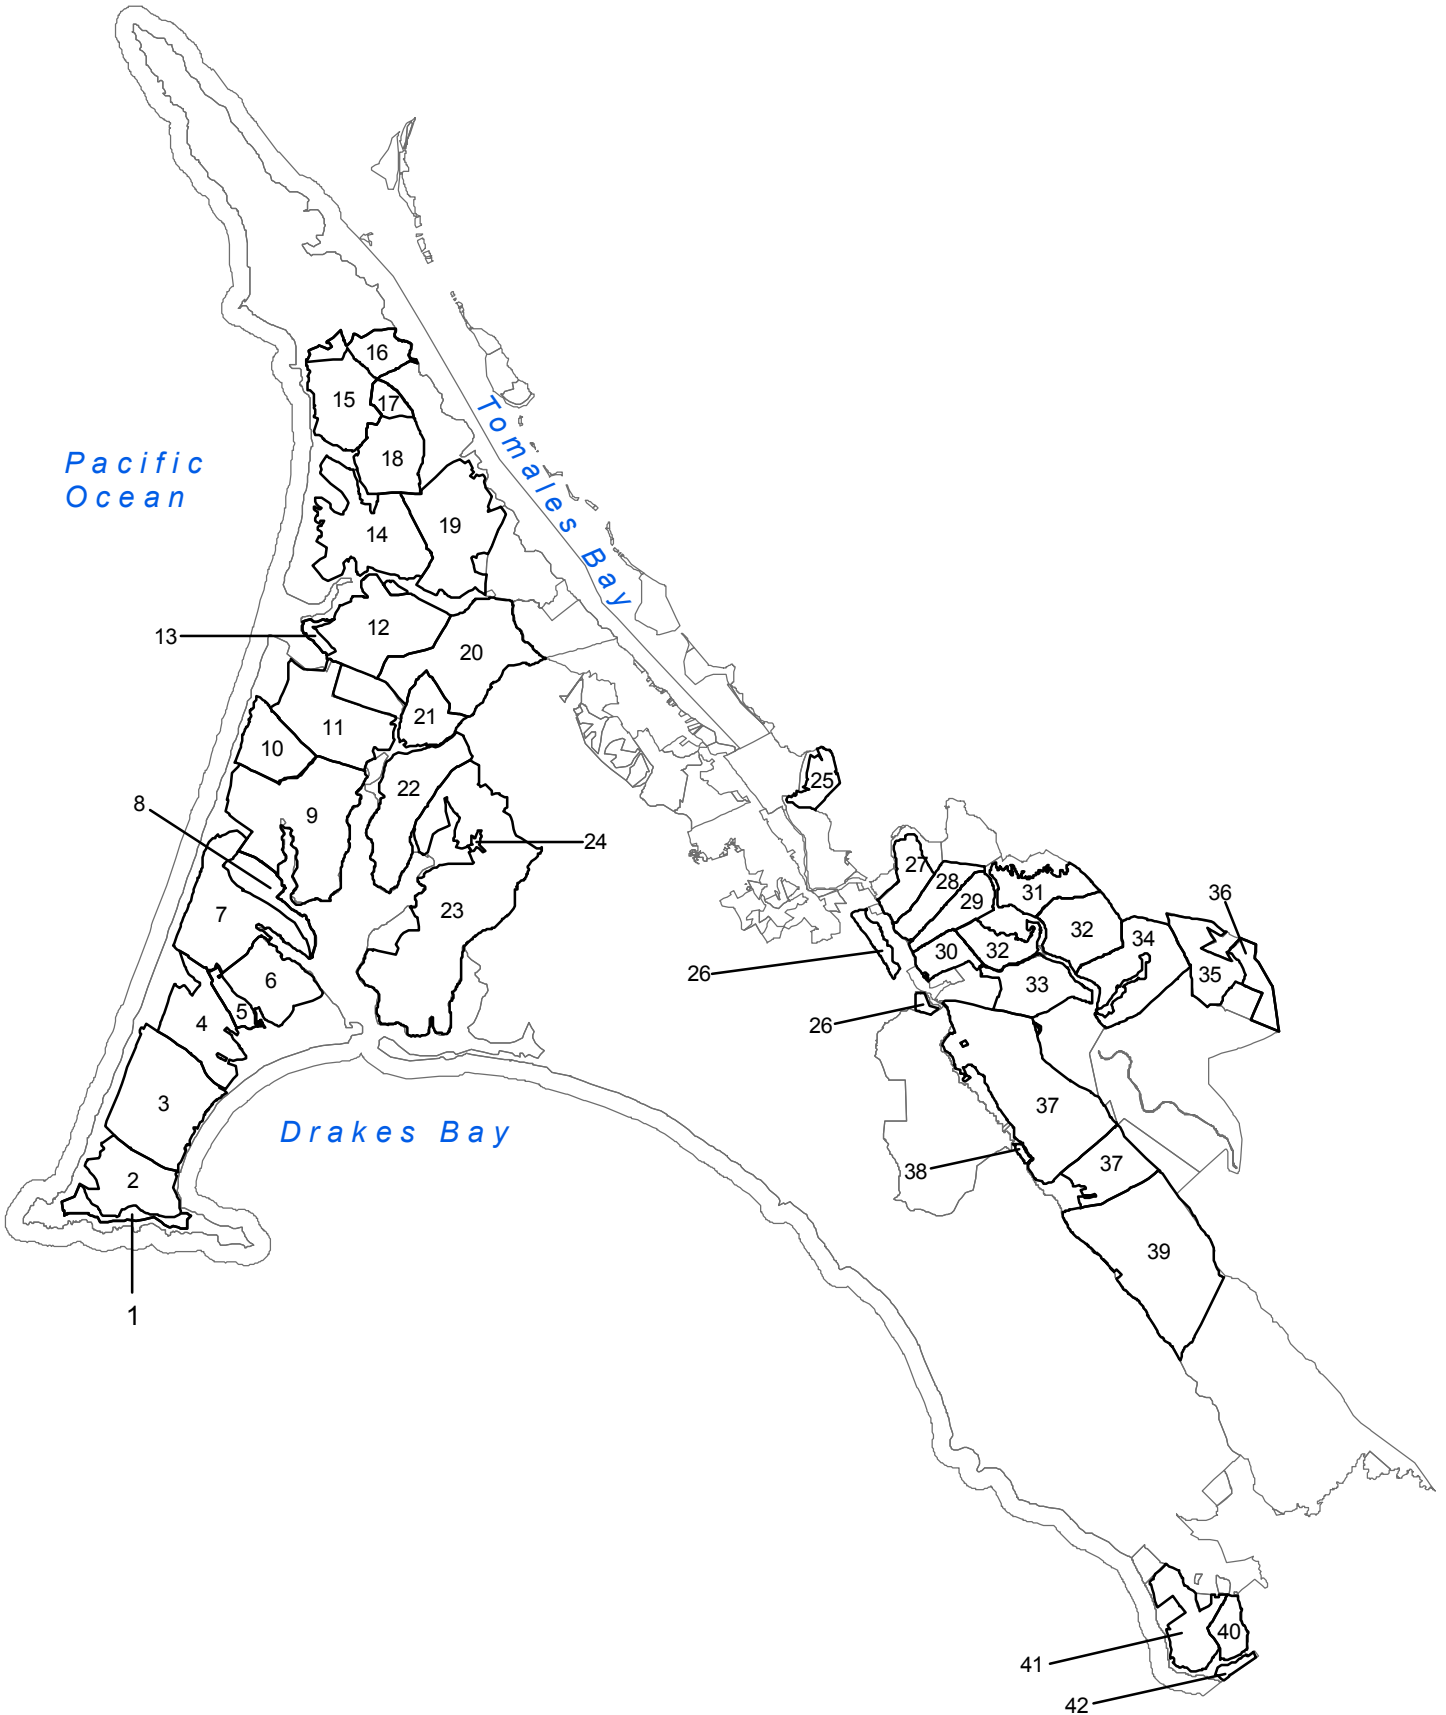

Active Ranch Units

Plot Date: 02/25/2014

1:172,129 1 in = 3 miles