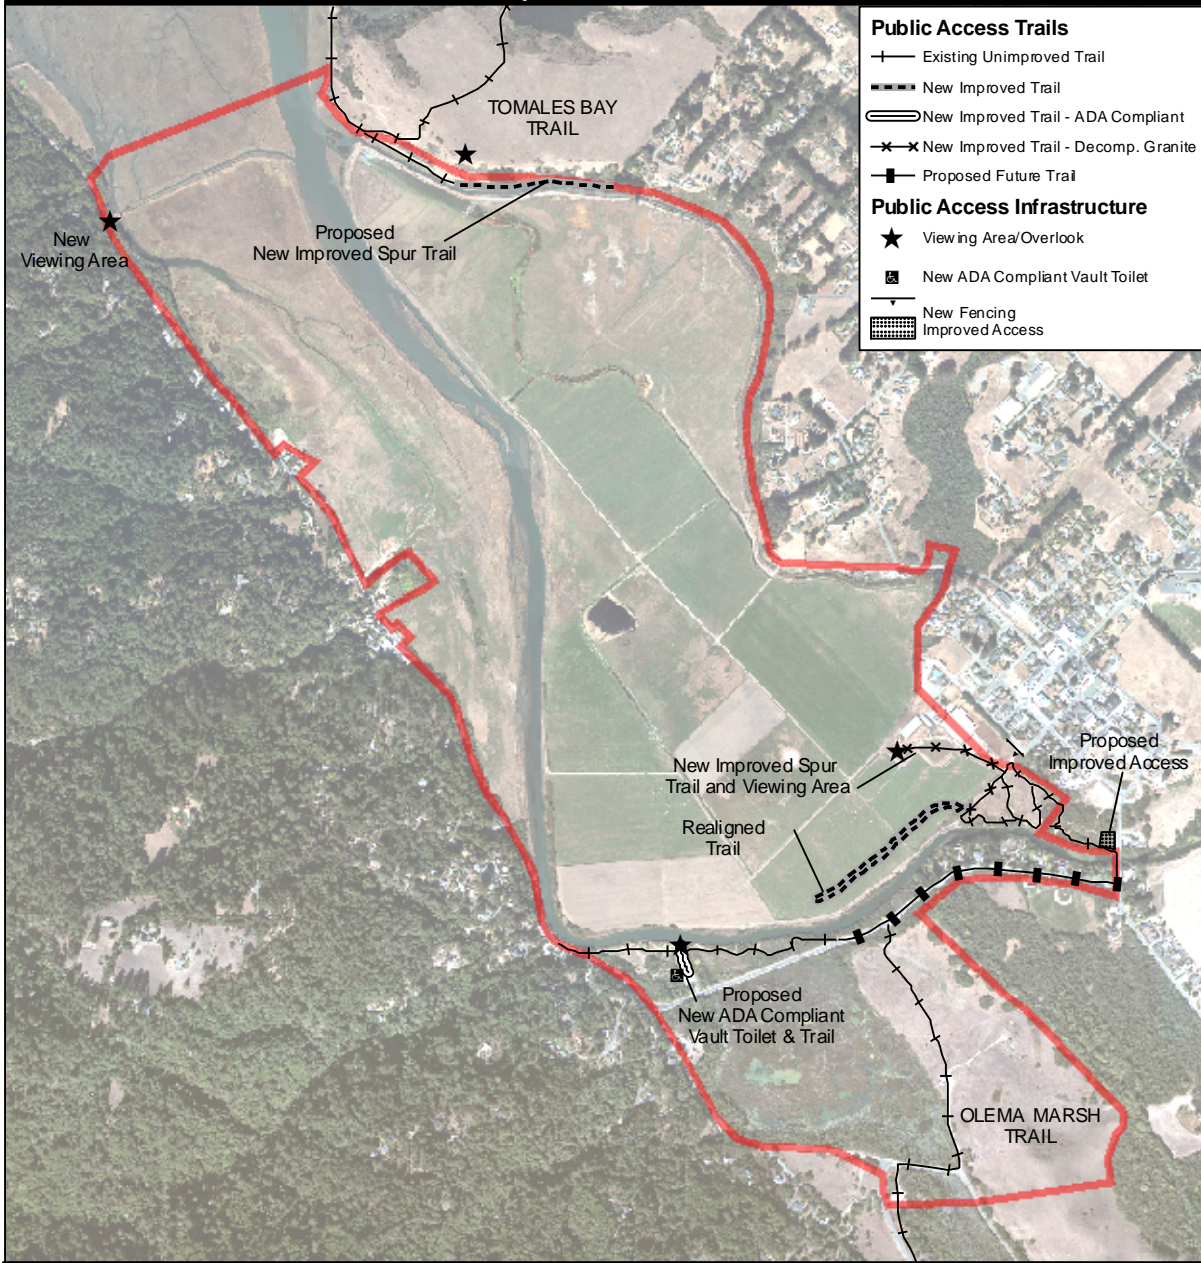

# Plan View - Public Access

## Giacomini Wetland Restoration Project

- Public Access Trails**
- Existing Unimproved Trail
  - - - New Improved Trail
  - ▭ New Improved Trail - ADA Compliant
  - x - x New Improved Trail - Decomp. Granite
  - ■ - Proposed Future Trail
- Public Access Infrastructure**
- ★ Viewing Area/Overlook
  - ▣ New ADA Compliant Vault Toilet
  - ▧ New Fencing
  - ▨ Improved Access

Location Map

National Park Service  
 Point Reyes National Seashore/  
 Golden Gate National Recreation Area  
 Marin County, CA

Datum: NAD83  
 Projection: UTM Zone 10 N