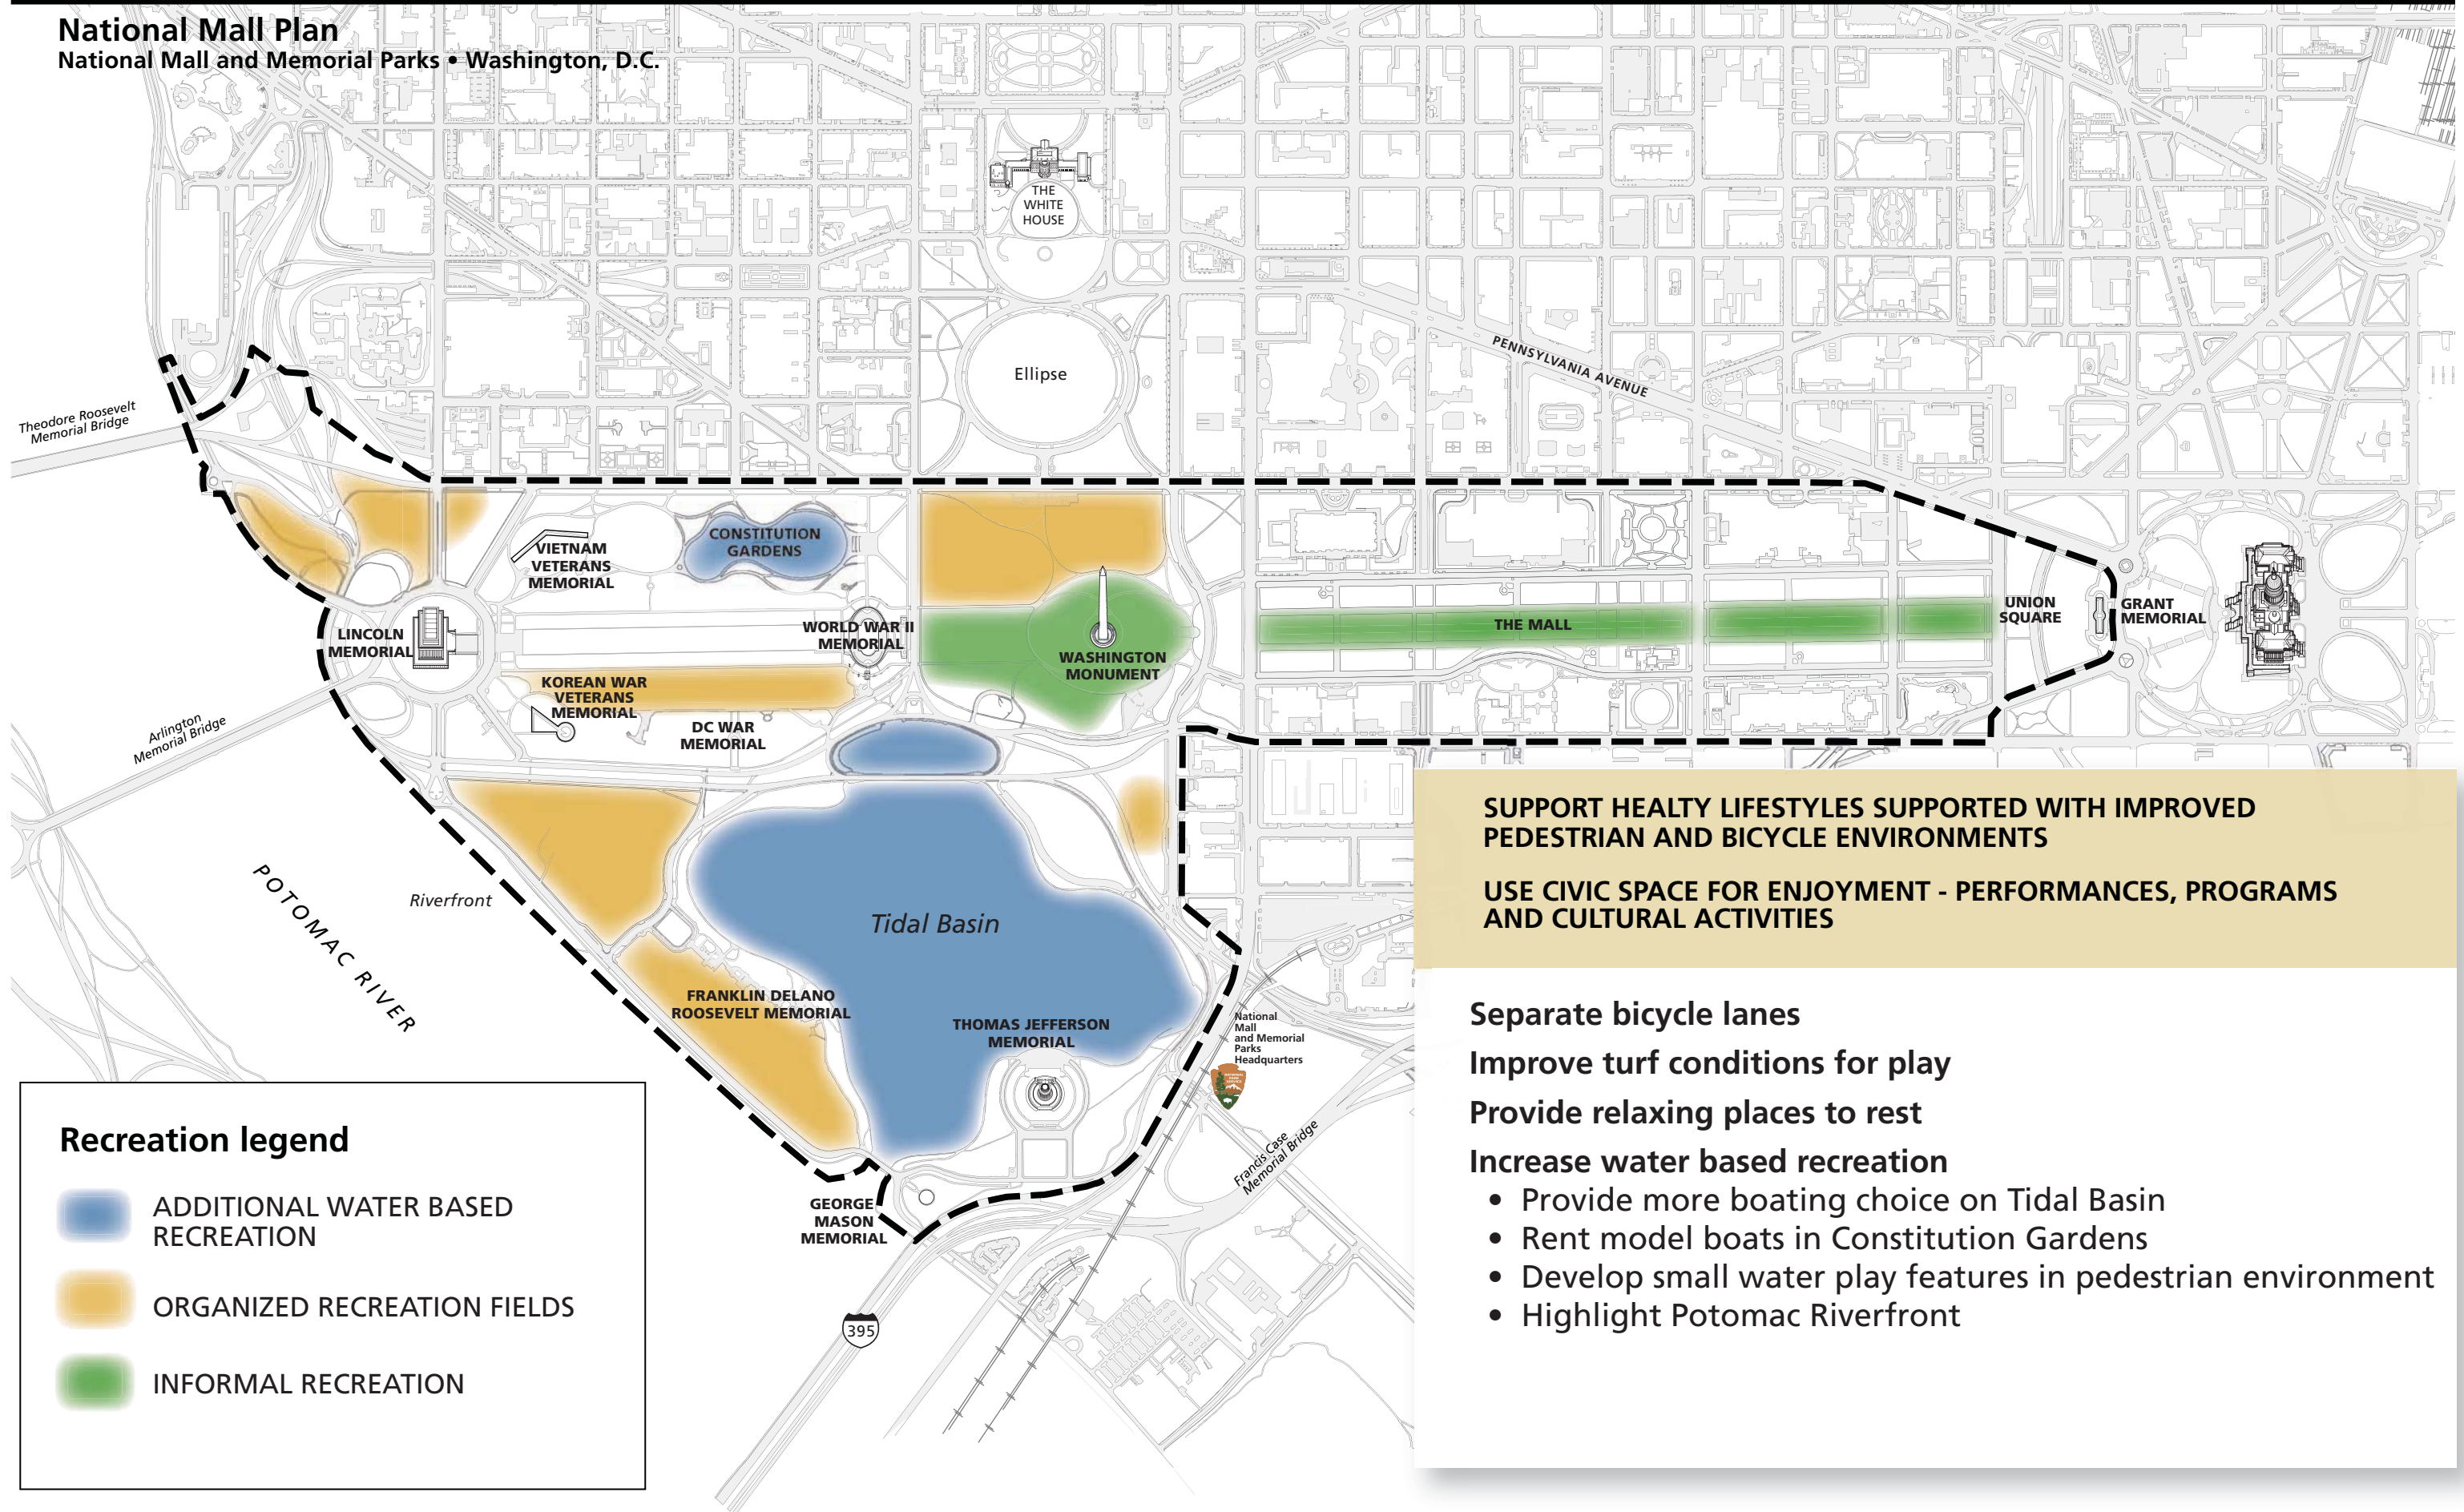

RECREATION AND VISITOR ENJOYMENT: More Opportunities for Informal Recreation and General Enjoyment

National Park Service
U.S. Department of the Interior

National Mall Plan National Mall and Memorial Parks • Washington, D.C.

SUPPORT HEALTHY LIFESTYLES SUPPORTED WITH IMPROVED PEDESTRIAN AND BICYCLE ENVIRONMENTS

USE CIVIC SPACE FOR ENJOYMENT - PERFORMANCES, PROGRAMS AND CULTURAL ACTIVITIES

Separate bicycle lanes

Improve turf conditions for play

Provide relaxing places to rest

Increase water based recreation

- Provide more boating choice on Tidal Basin
- Rent model boats in Constitution Gardens
- Develop small water play features in pedestrian environment
- Highlight Potomac Riverfront

Recreation legend

-  ADDITIONAL WATER BASED RECREATION
-  ORGANIZED RECREATION FIELDS
-  INFORMAL RECREATION