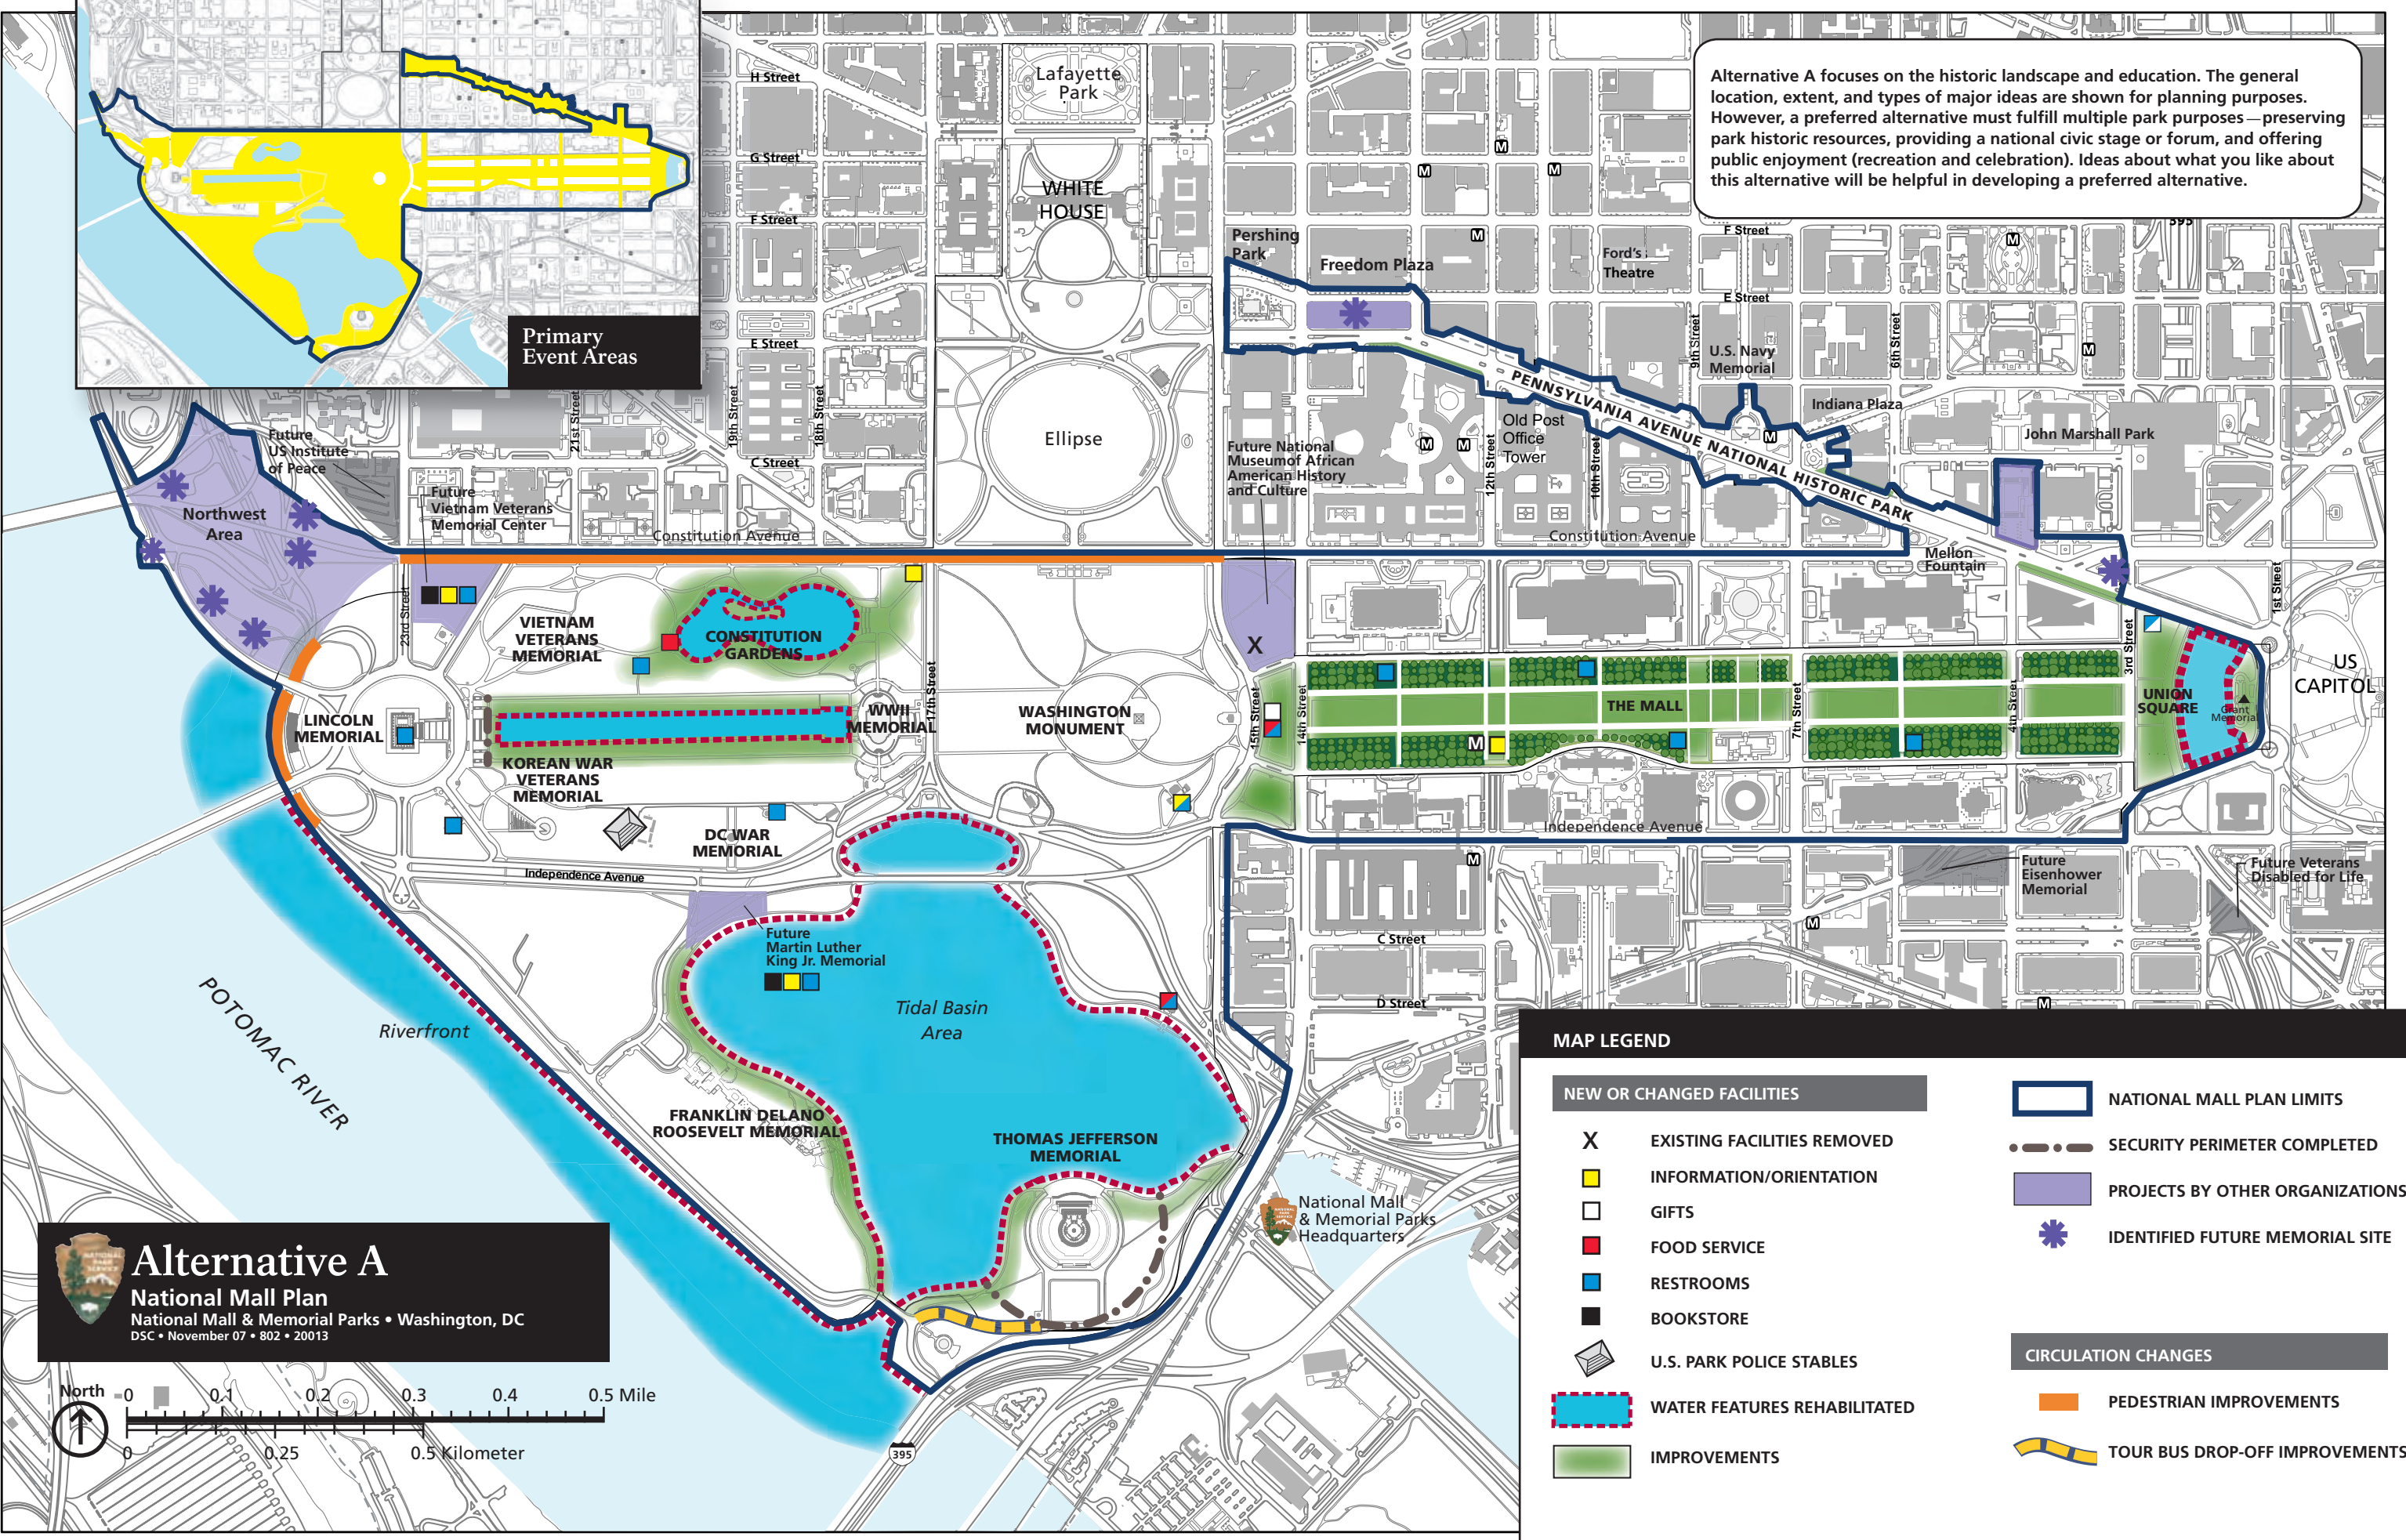

Alternative A focuses on the historic landscape and education. The general location, extent, and types of major ideas are shown for planning purposes. However, a preferred alternative must fulfill multiple park purposes — preserving park historic resources, providing a national civic stage or forum, and offering public enjoyment (recreation and celebration). Ideas about what you like about this alternative will be helpful in developing a preferred alternative.

Primary Event Areas

MAP LEGEND

NEW OR CHANGED FACILITIES		NATIONAL MALL PLAN LIMITS	
EXISTING FACILITIES REMOVED	INFORMATION/ORIENTATION	SECURITY PERIMETER COMPLETED	
GIFTS	FOOD SERVICE	PROJECTS BY OTHER ORGANIZATIONS	
RESTROOMS	BOOKSTORE	IDENTIFIED FUTURE MEMORIAL SITE	
U.S. PARK POLICE STABLES	WATER FEATURES REHABILITATED	CIRCULATION CHANGES	
IMPROVEMENTS	PEDESTRIAN IMPROVEMENTS	TOUR BUS DROP-OFF IMPROVEMENTS	

Alternative A
National Mall Plan
 National Mall & Memorial Parks • Washington, DC
 DSC • November 07 • 802 • 20013