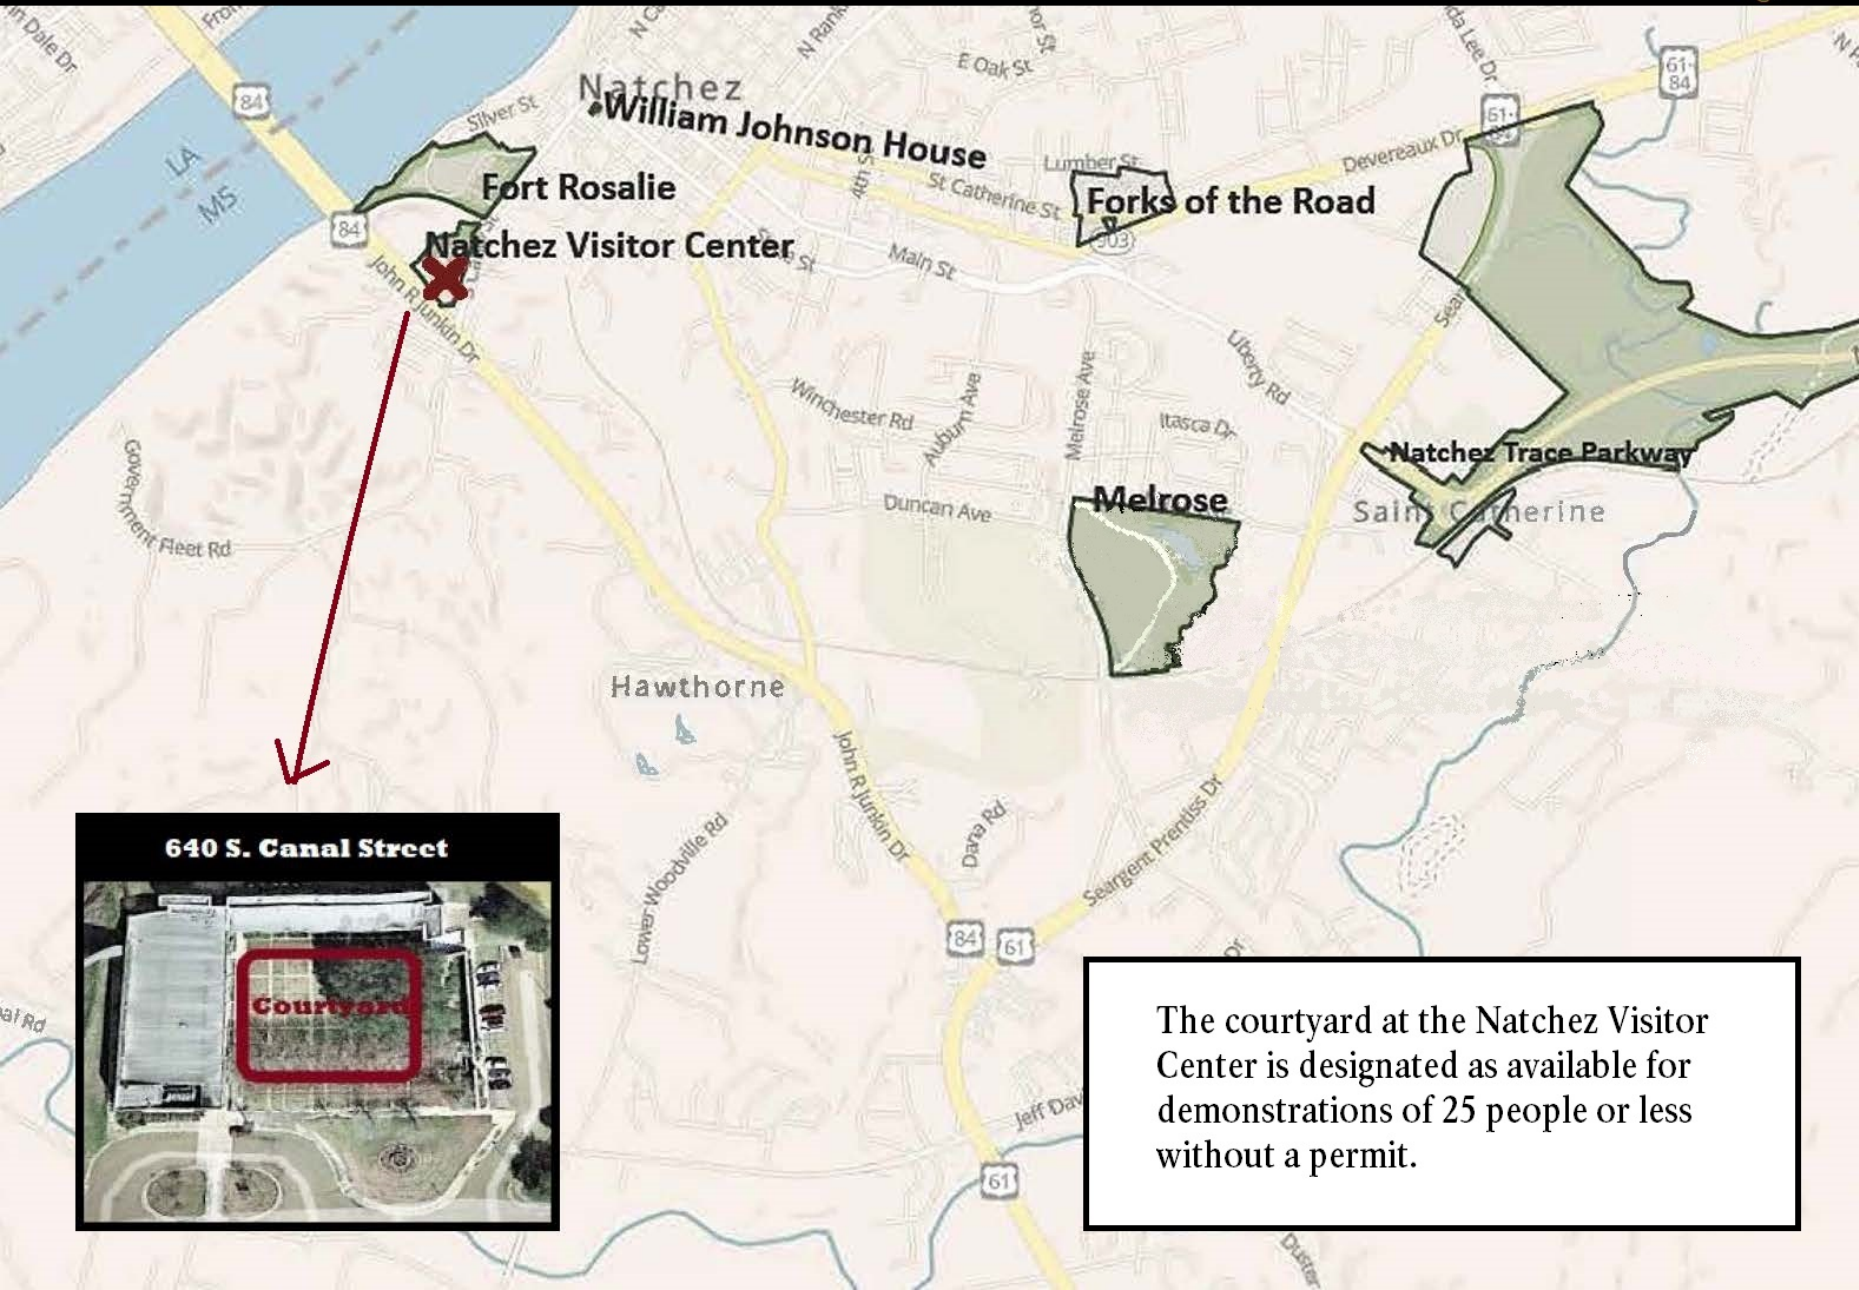

# Designated Demonstration Area

United States Department of the Interior  
National Park Service

Natchez National Historical Park  
Natchez, MS 39120

640 S. Canal Street

The courtyard at the Natchez Visitor Center is designated as available for demonstrations of 25 people or less without a permit.