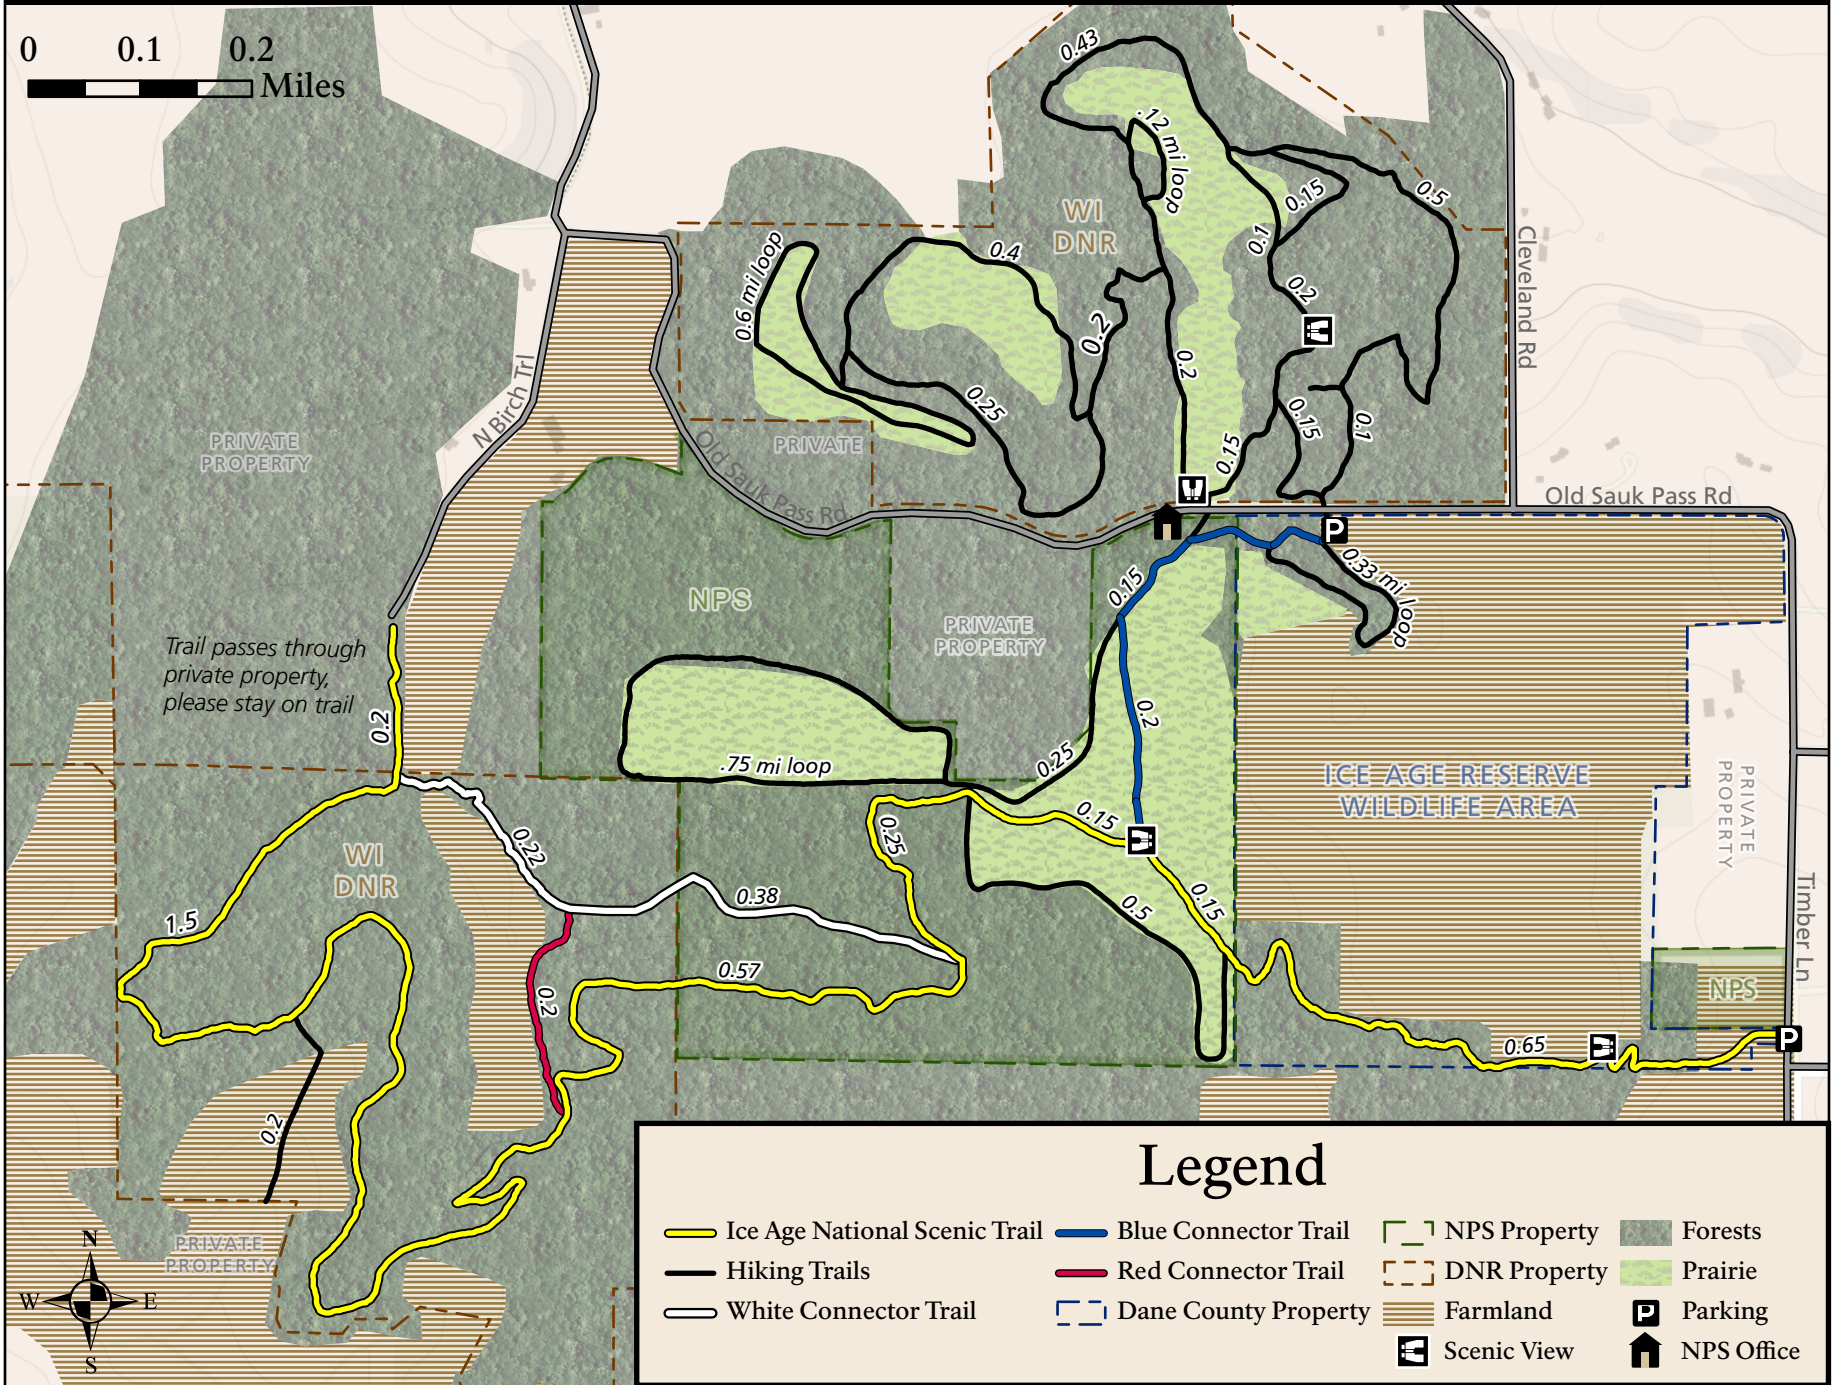

Ice Age National Scenic Trail

Glacial Passage Area Hiking Trails

0 0.1 0.2 Miles

Legend

- | | | | |
|-------------------------------|----------------------|--------------|---------|
| Ice Age National Scenic Trail | Blue Connector Trail | NPS Property | Forests |
| Hiking Trails | Red Connector Trail | DNR Property | Prairie |
| White Connector Trail | Dane County Property | Farmland | Parking |
| | Scenic View | NPS Office | |