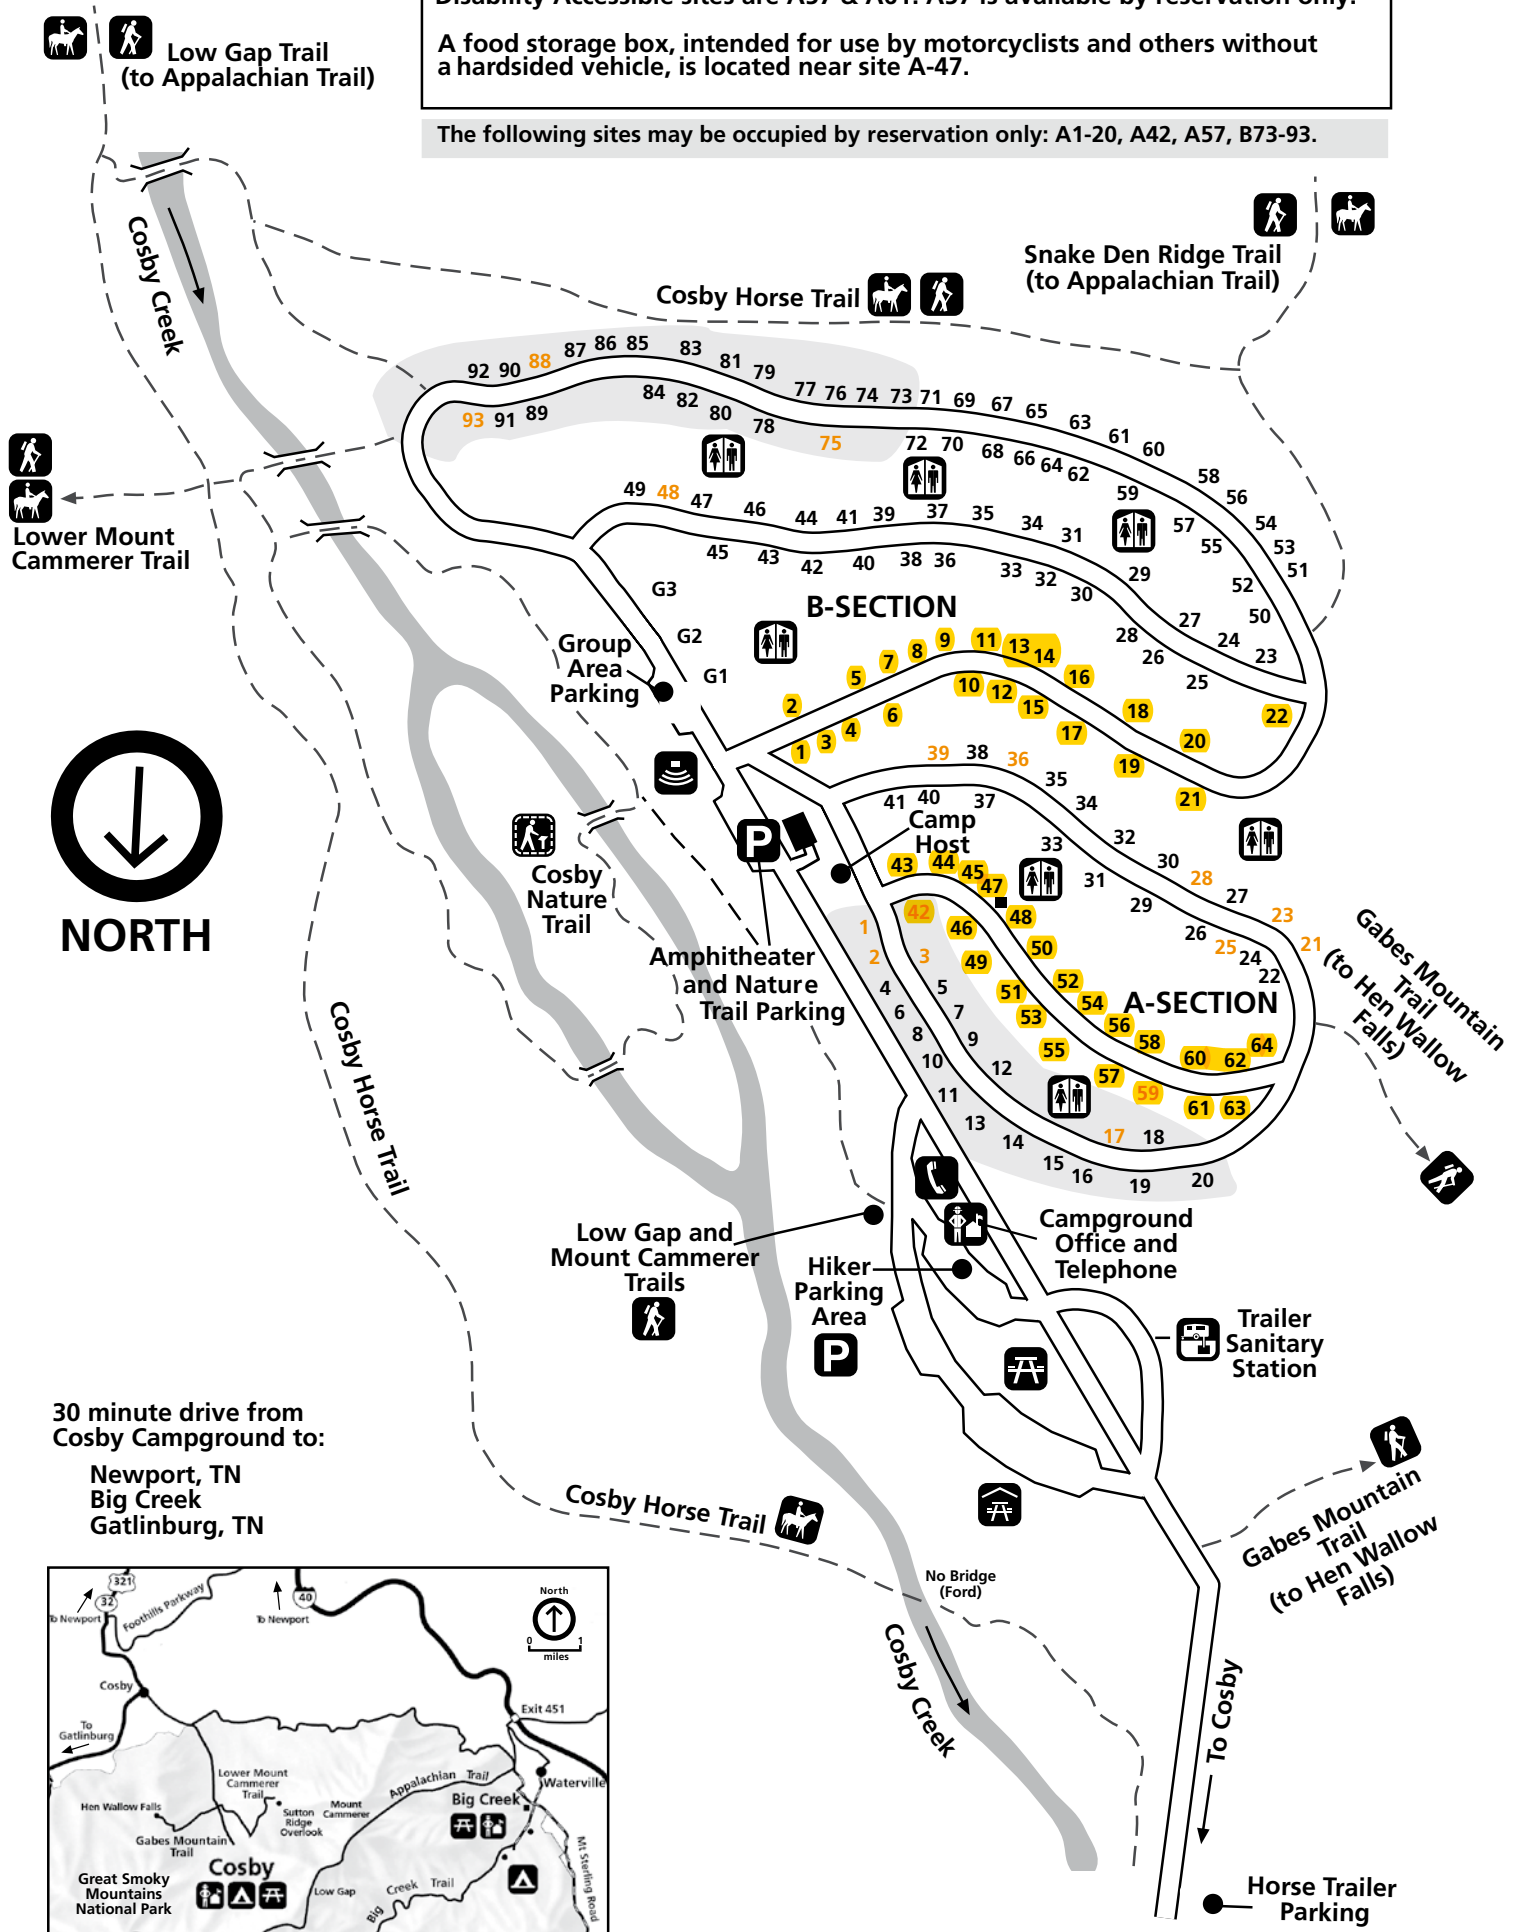

Cosby Campground Map

- | | | |
|--------------------|--------------|--------------------------|
| Ranger Station | Hiking Trail | Telephone |
| Restrooms | Parking | Amphitheater |
| Interpretive Trail | Horse Trail | Trailer/Sanitary Station |
| Campground | Picnic Area | Picnic Shelter |
| RVs only | Walk-up site | |

Disability Accessible sites are A57 & A61. A57 is available by reservation only.

A food storage box, intended for use by motorcyclists and others without a hardsided vehicle, is located near site A-47.

The following sites may be occupied by reservation only: A1-20, A42, A57, B73-93.

30 minute drive from
Cosby Campground to:
Newport, TN
Big Creek
Gatlinburg, TN