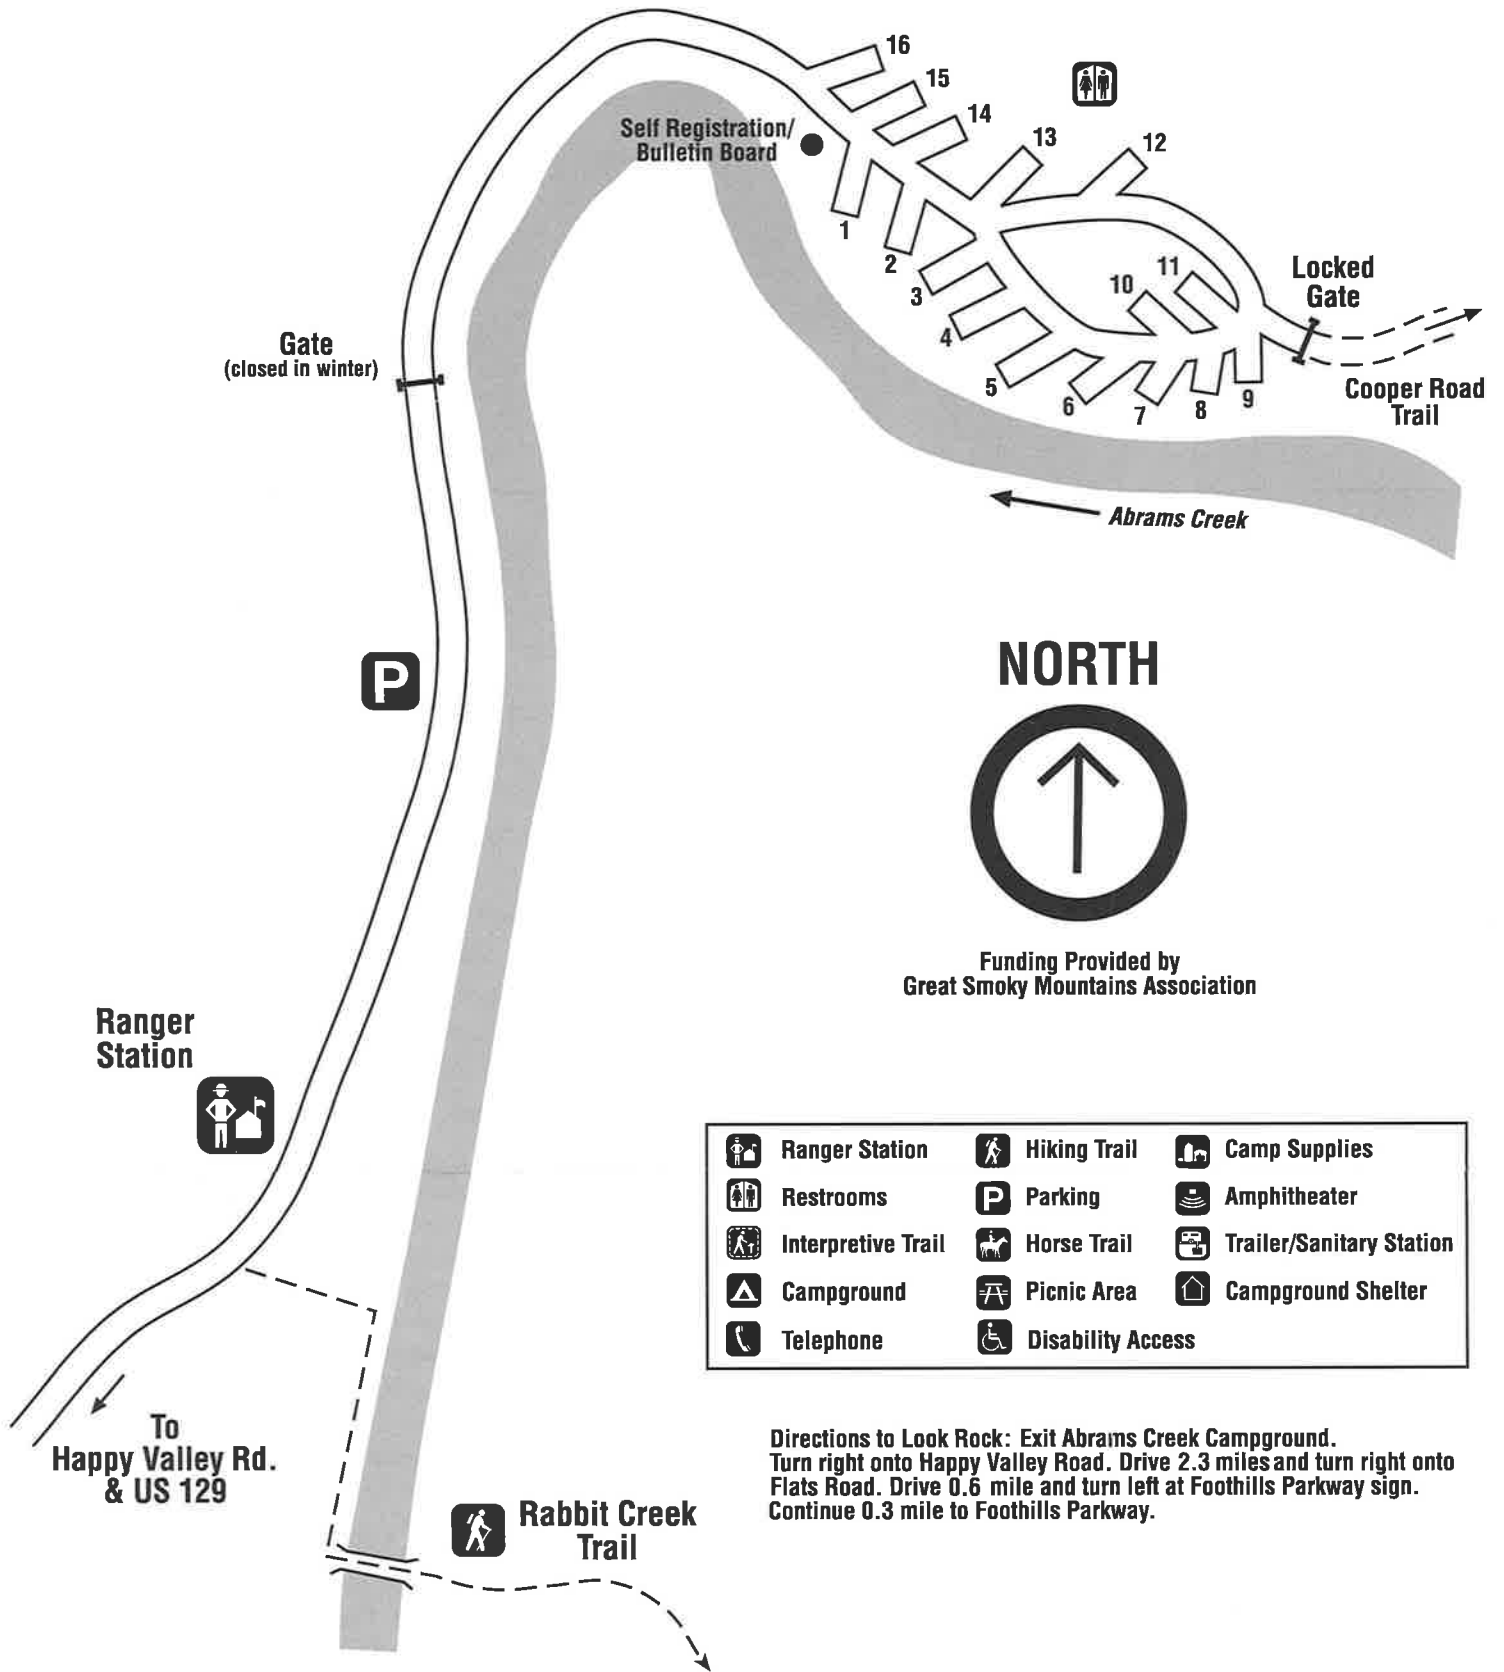

**Abrams Creek Campground Map**

	Ranger Station		Hiking Trail		Camp Supplies
	Restrooms		Parking		Amphitheater
	Interpretive Trail		Horse Trail		Trailer/Sanitary Station
	Campground		Picnic Area		Campground Shelter
	Telephone		Disability Access		

**Directions to Look Rock:** Exit Abrams Creek Campground. Turn right onto Happy Valley Road. Drive 2.3 miles and turn right onto Flats Road. Drive 0.6 mile and turn left at Foothills Parkway sign. Continue 0.3 mile to Foothills Parkway.