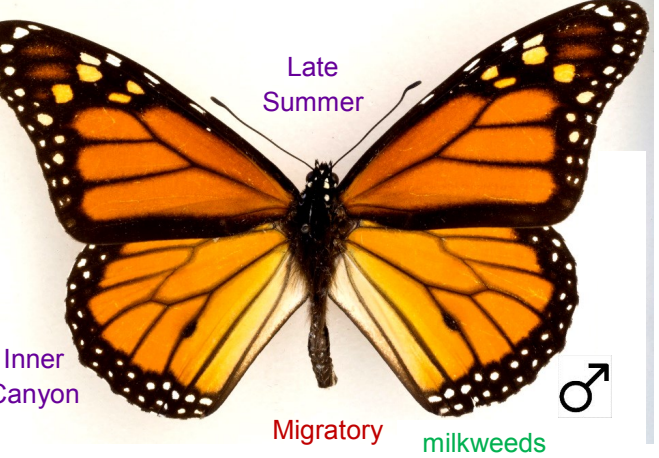

Orange
mallows
American Lady
West Coast Lady, *Vanessa annabella*

Inner Canyon
Willows/cottonwoods
Arizona Red Spotted Purple, *Limnitis arthemis arizonensis*

Inner Canyon to Rim
Willows/cottonwoods/
Weidemeyer's Admiral, *Limnitis weidemeryeri weidemeryeri*

Inner Canyon
oaks
Arizona Sister, *Adelpha eulalia*

Similar to AZ Viceroy
Inner Canyon
Queen, *Danaus gilppus thersippus*

Late Summer
Inner Canyon
Migratory
milkweeds
Monarch, *Danaus plexippus*

blue grama endemic
undersides
Mead's Wood-Nymph, *Cercyonis meadii damei*