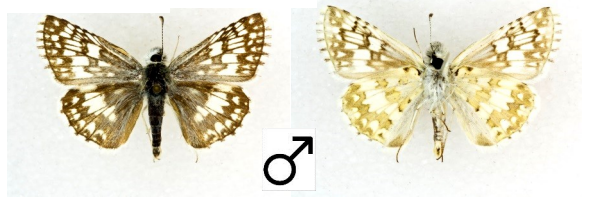

Buckweats undersides

15 blues

Blue Copper, *Lycaena heteronea*

Legumes, & Buckweats

Acmon Blue, *Plebejus acmon*

Lupines

Boisduval's Blue, *Plebejus icarioides*

Ceanothus

10 hairstreaks

Hedgerow Hairstreak, *Satyrium saepium*

generalist

Common

Gray Hairstreak, *Strymon melinus*

Gooseberries

Tailed Copper, *Lycaena arota shellbachi*

N. Rim endemic

Western Branded Skipper, *Hesperia colorado*

grasses

Mid Summer

Garita Skipperling, *Oarisma garita*

grasses

Mid Summer

Taxiles Skipper, *Poanes taxiles*

4 white

Common

mallows

Checkered Skipper,

North Rim endemic
Found near aspen
Loves thistle
Schellbach's Fritillary, *Speyeria hesperis schellbachi*

violets
Open Areas on Rim
Variegated Fritillary, *Euptoieta caudia*