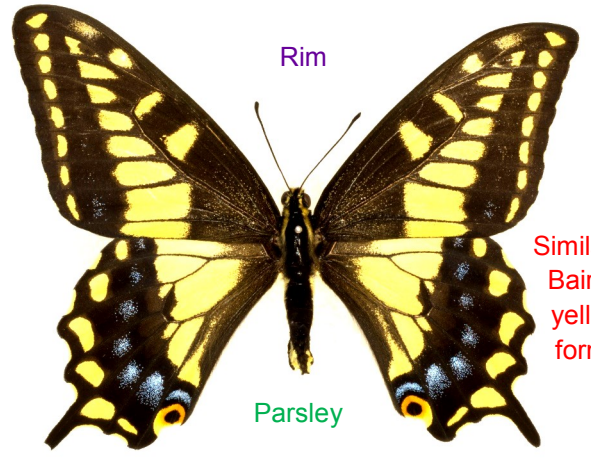

New Mexico locust

14 brown skippers

Rim & just below

underside

Silver-spotted Skipper, *Epargyreus clarus*

Butterflies of North Rim Grand Canyon

Robb Hannawacker publication 2015

Images Approximate to Life-size

Rim

Same species

Parsley

Baird's Swallowtail, *Papilio machaon bairdii*

Rim

Similar to Baird's yellow forms

Parsley

Anise Swallowtail, *Papilio zelicaon*