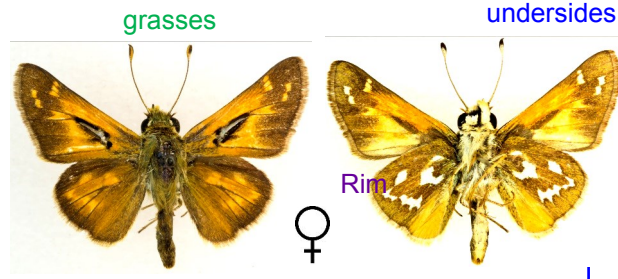

Buckweats undersides

15 blues

Blue Copper, *Lycaena heteronea*

Legumes, & Buckweats

Acmon Blue, *Plebejus acmon*

Lupines

Boisduval's Blue, *Plebejus icarioides*

Ceanothus

10 hairstreaks

Hedgerow Hairstreak, *Satyrium saepium*

generalist

Common

Gray Hairstreak, *Strymon melinus*

Gooseberries

Tailed Copper, *Lycaena arota shellbachi*

N. Rim endemic

Western Branded Skipper, *Hesperia colorado*

grasses

Mid Summer

Garita Skipperling, *Oarisma garita*

grasses

Mid Summer

Taxiles Skipper, *Poanes taxiles*

4 white