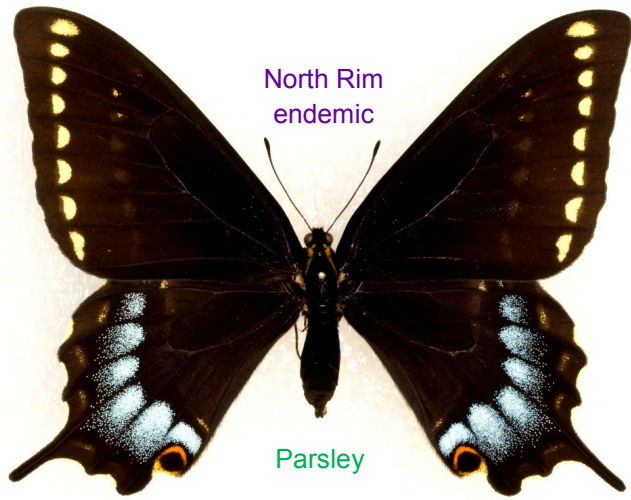

New Mexico locust

14 brown skippers

Rim & just below

underside

Silver-spotted Skipper, *Epargyreus clarus*

Butterflies of North Rim Grand Canyon

Robb Hannawacker publication 2015

Images Approximate to Life-size

Rim

Same species

Parsley

Baird's Swallowtail, *Papilio machaon bairdii*

Rim

Similar to Baird's yellow forms

Parsley

Anise Swallowtail, *Papilio zelicaon*

Rim

Aspen & Willows

Smaller than Two-tailed Swallowtail

7 Swallowtail Species

Western Swallowtail, *Papilio rutulus*

North Rim endemic

Parsley

Kaibab Swallowtail, *Papilio indra kaibabensis*