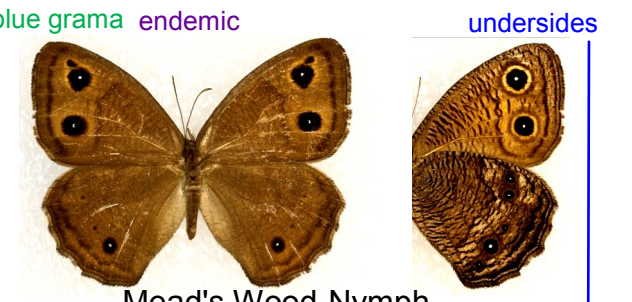

Orange
mallows
American Lady
West Coast Lady, *Vanessa annabella*

Inner Canyon
Willows/cottonwoods
Arizona Red Spotted Purple, *Limnitis arthemis arizonensis*

Inner Canyon to Rim
Willows/cottonwoods/
Weidemeyer's Admiral, *Limnitis weidemeryeri weidemeryeri*

Inner Canyon
oaks
Arizona Sister, *Adelpha eulalia*

Similar to AZ Viceroy
Inner Canyon
Queen, *Danaus gilppus thersippus*

Late Summer
Inner Canyon
Migratory
milkweeds
Monarch, *Danaus plexippus*

blue grama endemic
undersides
Mead's Wood-Nymph, *Cercyonis meadii damei*