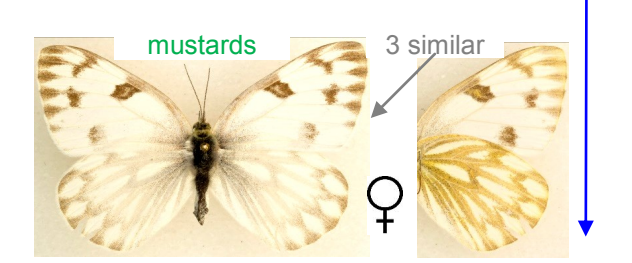

mustards
3 similar
Checked White, *Pontia p. protodice*