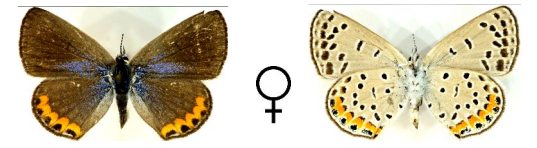

New Mexico locust

14 brown skippers

Rim & just below

underside

Silver-spotted Skipper, *Epargyreus clarus*

Butterflies of North Rim Grand Canyon

Robb Hannawacker publication 2015

Images Approximate to Life-size

Rim

Same species

Parsley

Baird's Swallowtail, *Papilio machaon bairdii*

Rim

Similar to Baird's yellow forms

Parsley

Anise Swallowtail, *Papilio zelicaon*

Rim

Aspen & Willows

Smaller than Two-tailed Swallowtail

7 Swallowtail Species

Western Swallowtail, *Papilio rutulus*

North Rim endemic

Parsley

Kaibab Swallowtail, *Papilio indra kaibabensis*

Buckweats undersides

15 blues

Blue Copper, *Lycaena heteronea*

Legumes, & Buckweats

Acmon Blue, *Plebejus acmon*

Lupines

Boisduval's Blue, *Plebejus icarioides*

Ceanothus