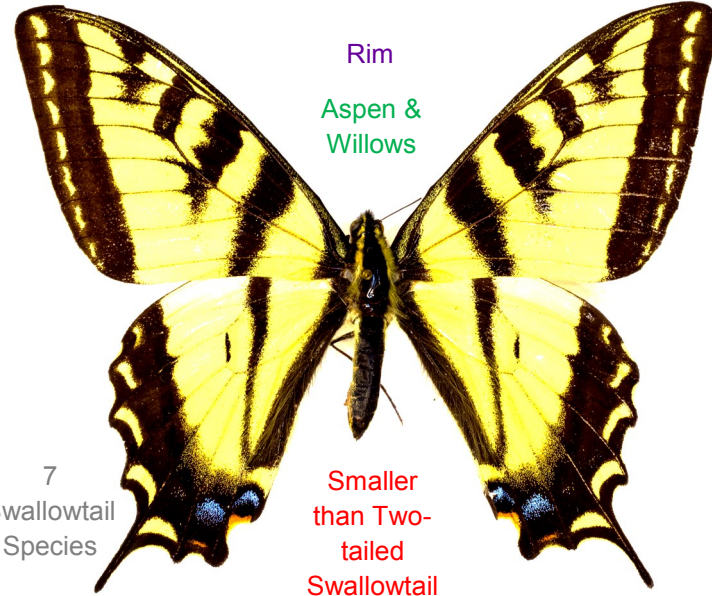

New Mexico locust

14 brown skippers

Rim & just below

underside

Silver-spotted Skipper, *Epargyreus clarus*

Butterflies of North Rim Grand Canyon

Robb Hannawacker publication 2015

Images Approximate to Life-size

Rim

Same species

Parsley

Baird's Swallowtail, *Papilio machaon bairdii*

Rim

Similar to Baird's yellow forms

Parsley

Anise Swallowtail, *Papilio zelicaon*

Rim

Aspen & Willows

Smaller than Two-tailed Swallowtail

7 Swallowtail Species

Western Swallowtail, *Papilio rutulus*

North Rim endemic

Parsley

Kaibab Swallowtail, *Papilio indra kaibabensis*