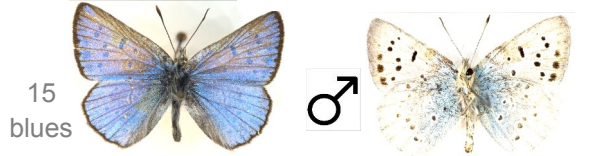

New Mexico locust

14 brown skippers

Rim & just below

underside

Silver-spotted Skipper, *Epargyreus clarus*

Butterflies of North Rim Grand Canyon

Robb Hannawacker publication 2015

Images Approximate to Life-size

Rim

Same species

Parsley

Baird's Swallowtail, *Papilio machaon bairdii*

Rim

Similar to Baird's yellow forms

Parsley

Anise Swallowtail, *Papilio zelicaon*

Rim

Aspen & Willows

Smaller than Two-tailed Swallowtail

7 Swallowtail Species

Western Swallowtail, *Papilio rutulus*

North Rim endemic

Parsley

Kaibab Swallowtail, *Papilio indra kaibabensis*

Buckweats undersides

15 blues

Blue Copper, *Lycaena heteronea*

Legumes, & Buckweats

Acmon Blue, *Plebejus acmon*

Lupines

Boisduval's Blue, *Plebejus icarioides*

Ceanothus