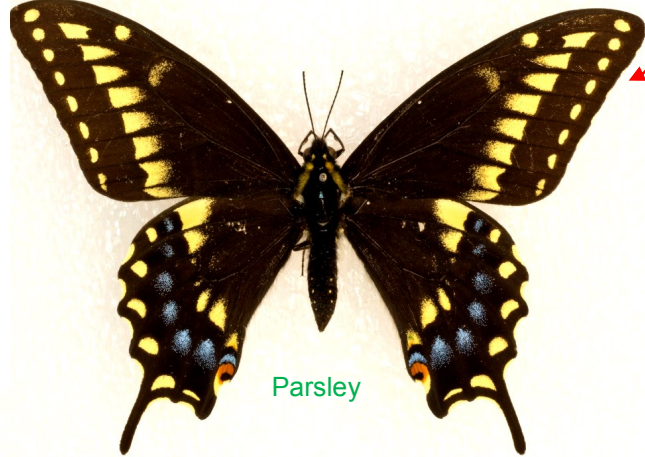

New Mexico locust

14 brown skippers

Rim & just below

underside

Silver-spotted Skipper, *Epargyreus clarus*

Butterflies of North Rim Grand Canyon

Robb Hannawacker publication 2015

Images Approximate to Life-size

Rim

Same species

Parsley

Baird's Swallowtail, *Papilio machaon bairdii*

Rim

Similar to Baird's yellow forms

Parsley

Anise Swallowtail, *Papilio zelicaon*