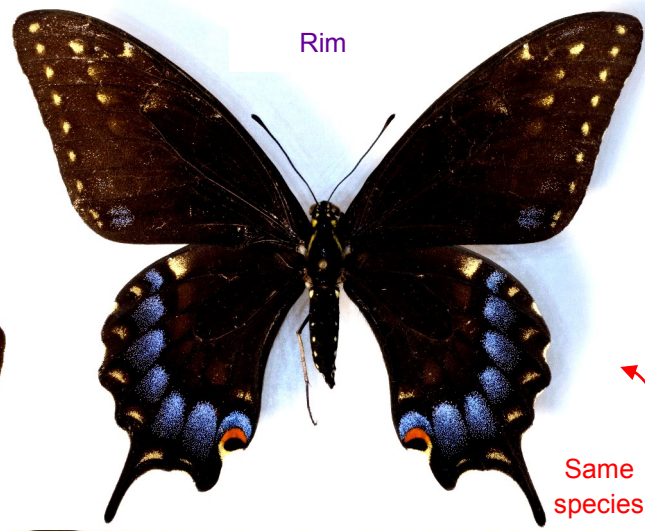

New Mexico locust

14 brown skippers

Rim & just below

underside

Silver-spotted Skipper, *Epargyreus clarus*

Butterflies of North Rim Grand Canyon

Robb Hannawacker publication 2015

Images Approximate to Life-size

Rim

Same species

Parsley

Baird's Swallowtail, *Papilio machaon bairdii*

Rim

Similar to Baird's yellow forms

Parsley

Anise Swallowtail, *Papilio zelicaon*