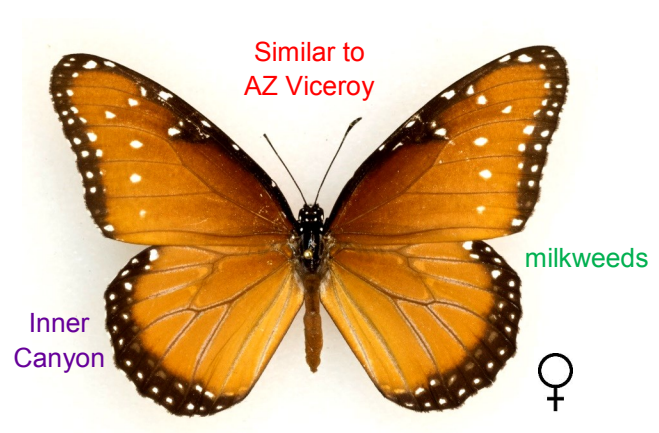

Orange
mallows
American Lady
West Coast Lady, *Vanessa annabella*

Inner Canyon
Willows/cottonwoods
Arizona Red Spotted Purple, *Limnitis arthemis arizonensis*

Inner Canyon to Rim
Willows/cottonwoods/
Weidemeyer's Admiral, *Limnitis weidemeryeri weidemeryeri*

Inner Canyon
oaks
Arizona Sister, *Adelpha eulalia*

Similar to AZ Viceroy
Inner Canyon
Queen, *Danaus gilppus thersippus*

Late Summer
Inner Canyon
Migratory
milkweeds
Monarch, *Danaus plexippus*

blue grama endemic
undersides
Mead's Wood-Nymph, *Cercyonis meadii damei*