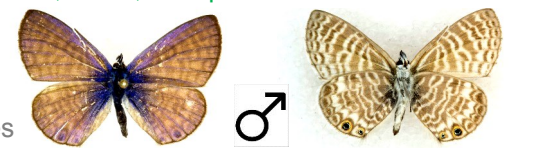

Dalea

Southern Dogface, *Zerene cesonia*

Desert mistletoe

10
hairstreaks

Great Purple Hair-

generalist

Common

Gray Hairstreak, Common

Acacia, Lotus, Mesquite

15
blues

Marine Blue, *Leptotes marina*

Larval host plant unknown

Zela Metalmark, *Emesis zela*

Buckwheat & Saltbush

Mormon Metalmark, *Apodemia mormo*

Sagebrush Checkerspot, *Chlosyne acastus*