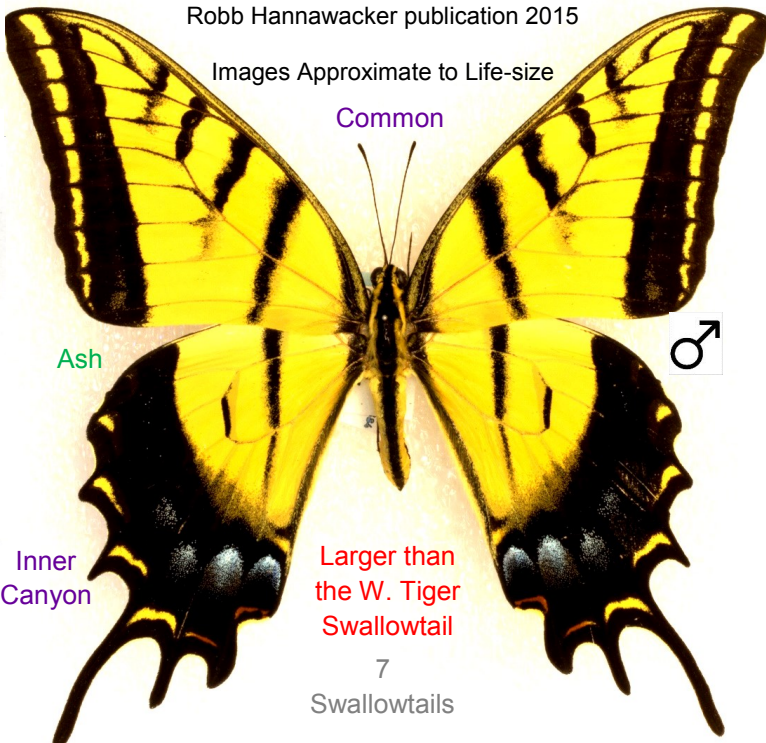

mallows

Small Checkered Skipper, *Pyrgus scriptura*

mallows

Northern White Skipper, *Heliopetes ericetorum*

11 orange
skippers

reeds

Yuma Skipper, *Ochlodes yuma*

grasses

Orange Skipperling, *Copaeodes aurantiaca*

Common

Ash

Inner
Canyon

Larger than
the W. Tiger
Swallowtail

7
Swallowtails

Two-tailed Swallowtail, *Papilio multicaudata*

Inner
Canyon