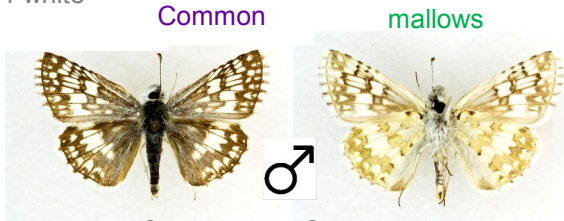

Butterflies of the Inner Grand Canyon

Robb Hannawacker publication 2015

Images Approximate to Life-size

Legumes

Funereal Duskywing, *Erynnis funeralis*
4 white

Common

mallows

Checkered Skipper, *Pyrgus communis* / or *albescens*

mallows

Small Checkered Skipper, *Pyrgus scriptura*

mallows

Northern White Skipper, *Heliopetes ericetorum*

11 orange
skippers

reeds

Yuma Skipper, *Ochlodes yuma*

grasses

Orange Skipperling, *Copaeodes aurantiaca*

Common

Ash

Inner
Canyon

Larger than
the W. Tiger
Swallowtail

7
Swallowtails

Two-tailed Swallowtail, *Papilio multicaudata*

Inner
Canyon