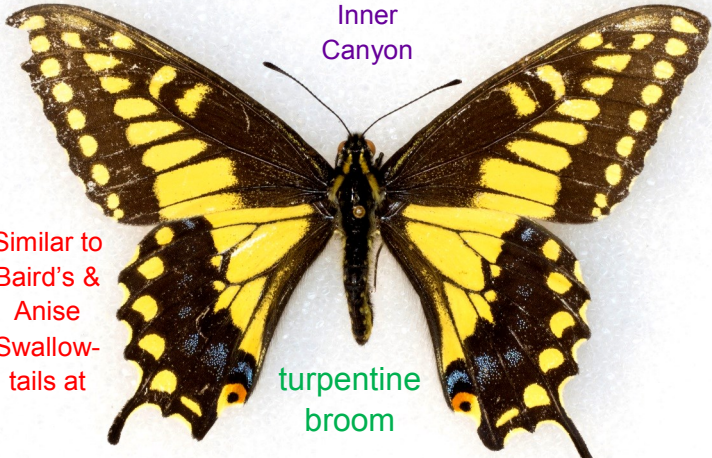

mallows

Small Checkered Skipper, *Pyrgus scriptura*

mallows

Northern White Skipper, *Heliopetes ericetorum*

11 orange
skippers

reeds

Yuma Skipper, *Ochlodes yuma*

grasses

Orange Skipperling, *Copaeodes aurantiaca*

Common

Ash

Inner
Canyon

Larger than
the W. Tiger
Swallowtail

7
Swallowtails

Two-tailed Swallowtail, *Papilio multicaudata*

Inner
Canyon