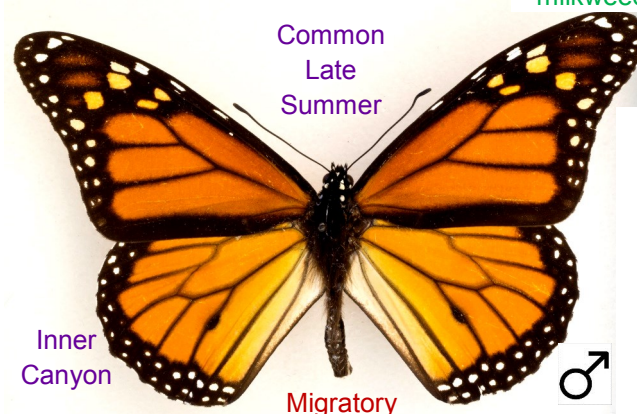

Similar to Hoary Comma

Satyr Comma, *Polgonia satyrus*

Willows

Mourning Cloak, *Nymphalis antiopa*

Inner Canyon

Arizona Sister, *Adelpha eulalia*

oaks

Similar to AZ Viceroy

Queen, *Danaus gilippus thersippus*

milkweeds

Inner Canyon

Monarch, *Danaus plexippus*

Common
Late
Summer

Migratory

Inner Canyon

Arizona Red Spotted Purple, *Limenitis arthemis arizonensis*