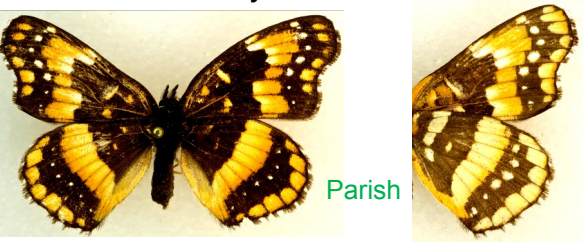

Dalea

Southern Dogface, *Zerene cesonia*

Desert mistletoe

10
hairstreaks

Great Purple Hair-

generalist

Common

Gray Hairstreak, Common

Acacia, Lotus, Mesquite

15
blues

Marine Blue, *Leptotes marina*

Larval host plant unknown

Zela Metalmark, *Emesis zela*

Buckwheat & Saltbush

Mormon Metalmark, *Apodemia mormo*

Sagebrush Checkerspot, *Chlosyne acastus*