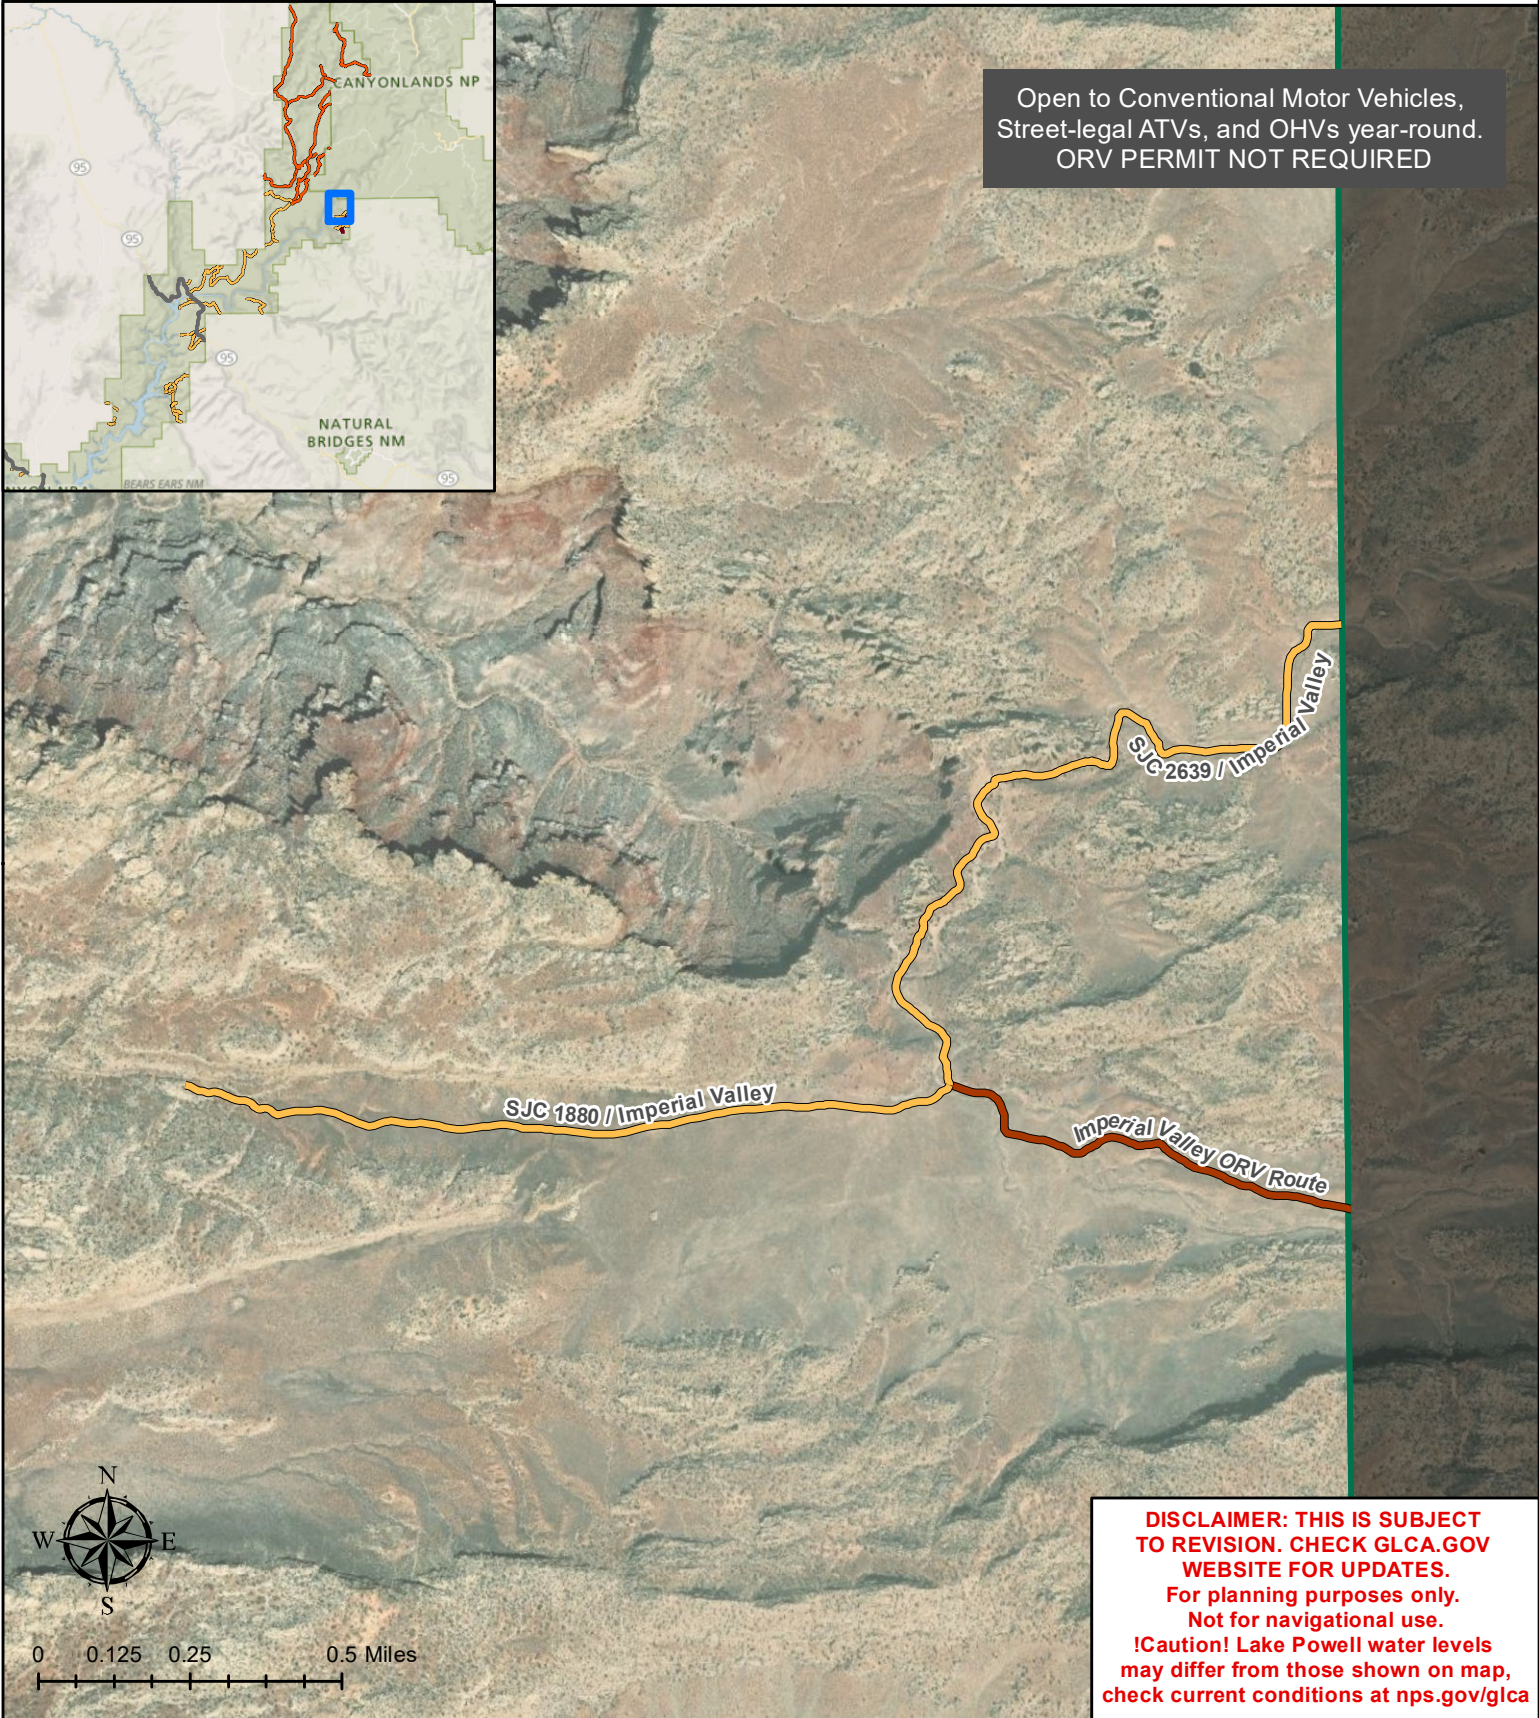

ORV: Imperial Valley Area

 **Unpaved Designated Road**

Open to Conventional Vehicles,
OHVs, and Street-Legal ATVs

 **Designated ORV Routes**

Open to Conventional Vehicles,
OHVs, and Street-Legal ATVs

 Glen Canyon NRA Boundary

Open to Conventional Motor Vehicles,
Street-legal ATVs, and OHVs year-round.
ORV PERMIT NOT REQUIRED

DISCLAIMER: THIS IS SUBJECT TO REVISION. CHECK GLCA.GOV WEBSITE FOR UPDATES.
For planning purposes only.
Not for navigational use.
!Caution! Lake Powell water levels may differ from those shown on map, check current conditions at nps.gov/glca