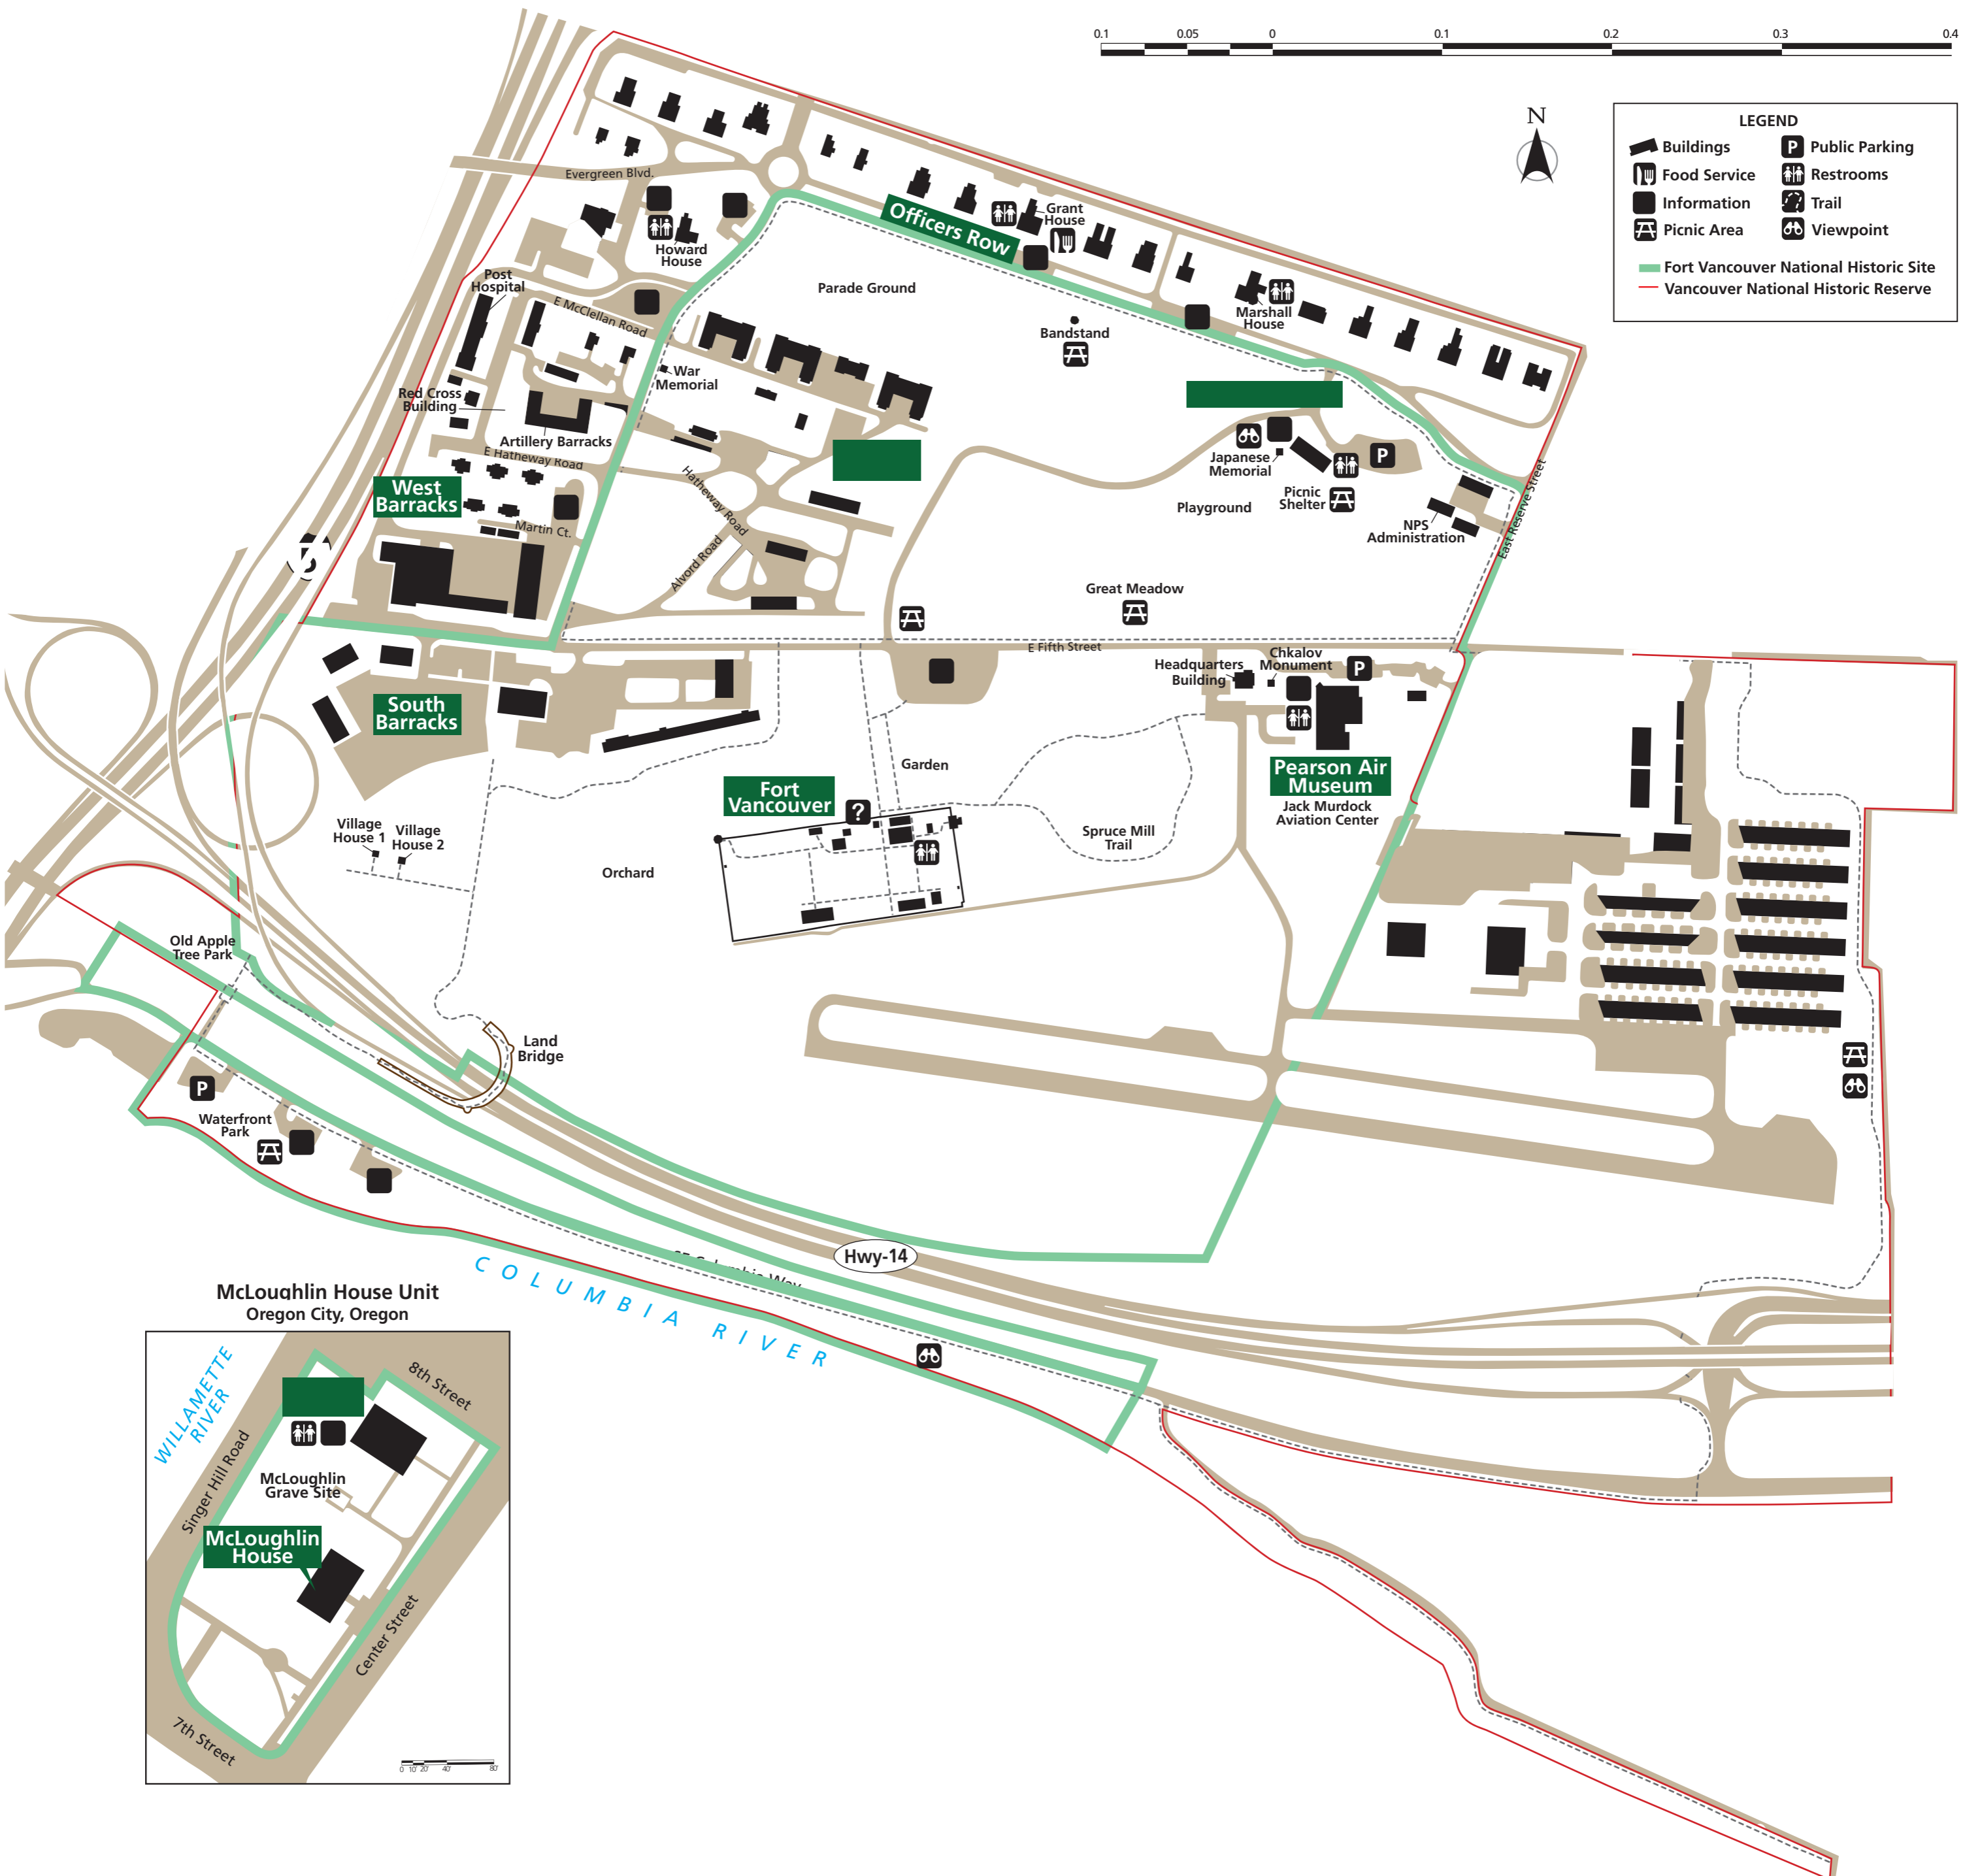

LEGEND

Buildings	Public Parking
Food Service	Restrooms
Information	Trail
Picnic Area	Viewpoint

Fort Vancouver National Historic Site
 Vancouver National Historic Reserve

McLoughlin House Unit
Oregon City, Oregon