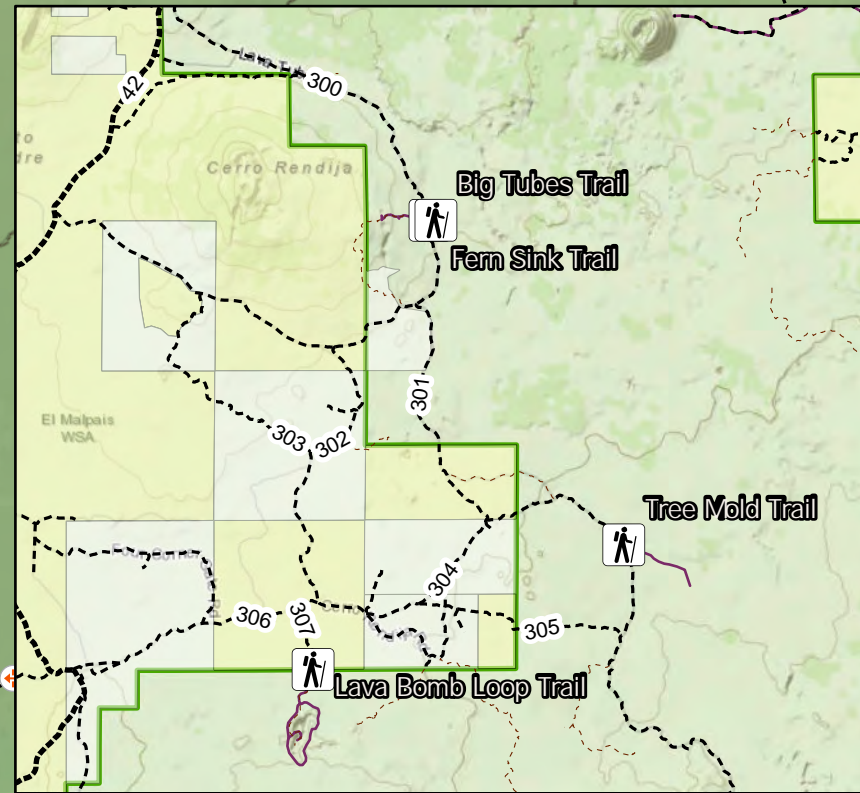

El Malpais National Monument

Lava Bomb Loop Trail

El Malpais National Monument
National Park Service
U.S. Department of the Interior

- Gate
- Trailhead
- Trail
- Lava Bomb Arch
- Recommended Wilderness

Produced by El Malpais Natural Resources Division
Grants, New Mexico

ELMA Natural Resources Program
January 2022
Data Sources: NPS Park Data, ESRI Basedata