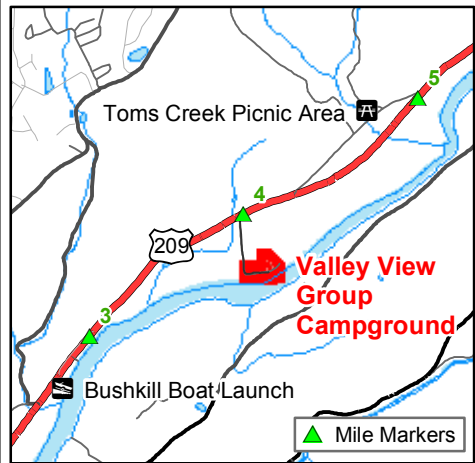

Valley View Group Campground

Delaware Water Gap NRA - PA/NJ
National Park Service

To McDade
 Recreational Trail
 & Rt. 209

- Legend**
- Group Campsite
 - Common Area
 - Campground
 - Parking
 - Bus Turnaround & Handicapped Parking
 - Shrubland
 - Maple Floodplain Forest
 - Food Storage
 - Wayside Exhibit
 - Fire Ring
 - Biking
 - Hiking
 - Bathrooms
 - Trash
 - Water
 - Unpaved Road
 - Foot Path
 - Fence
 - Gate