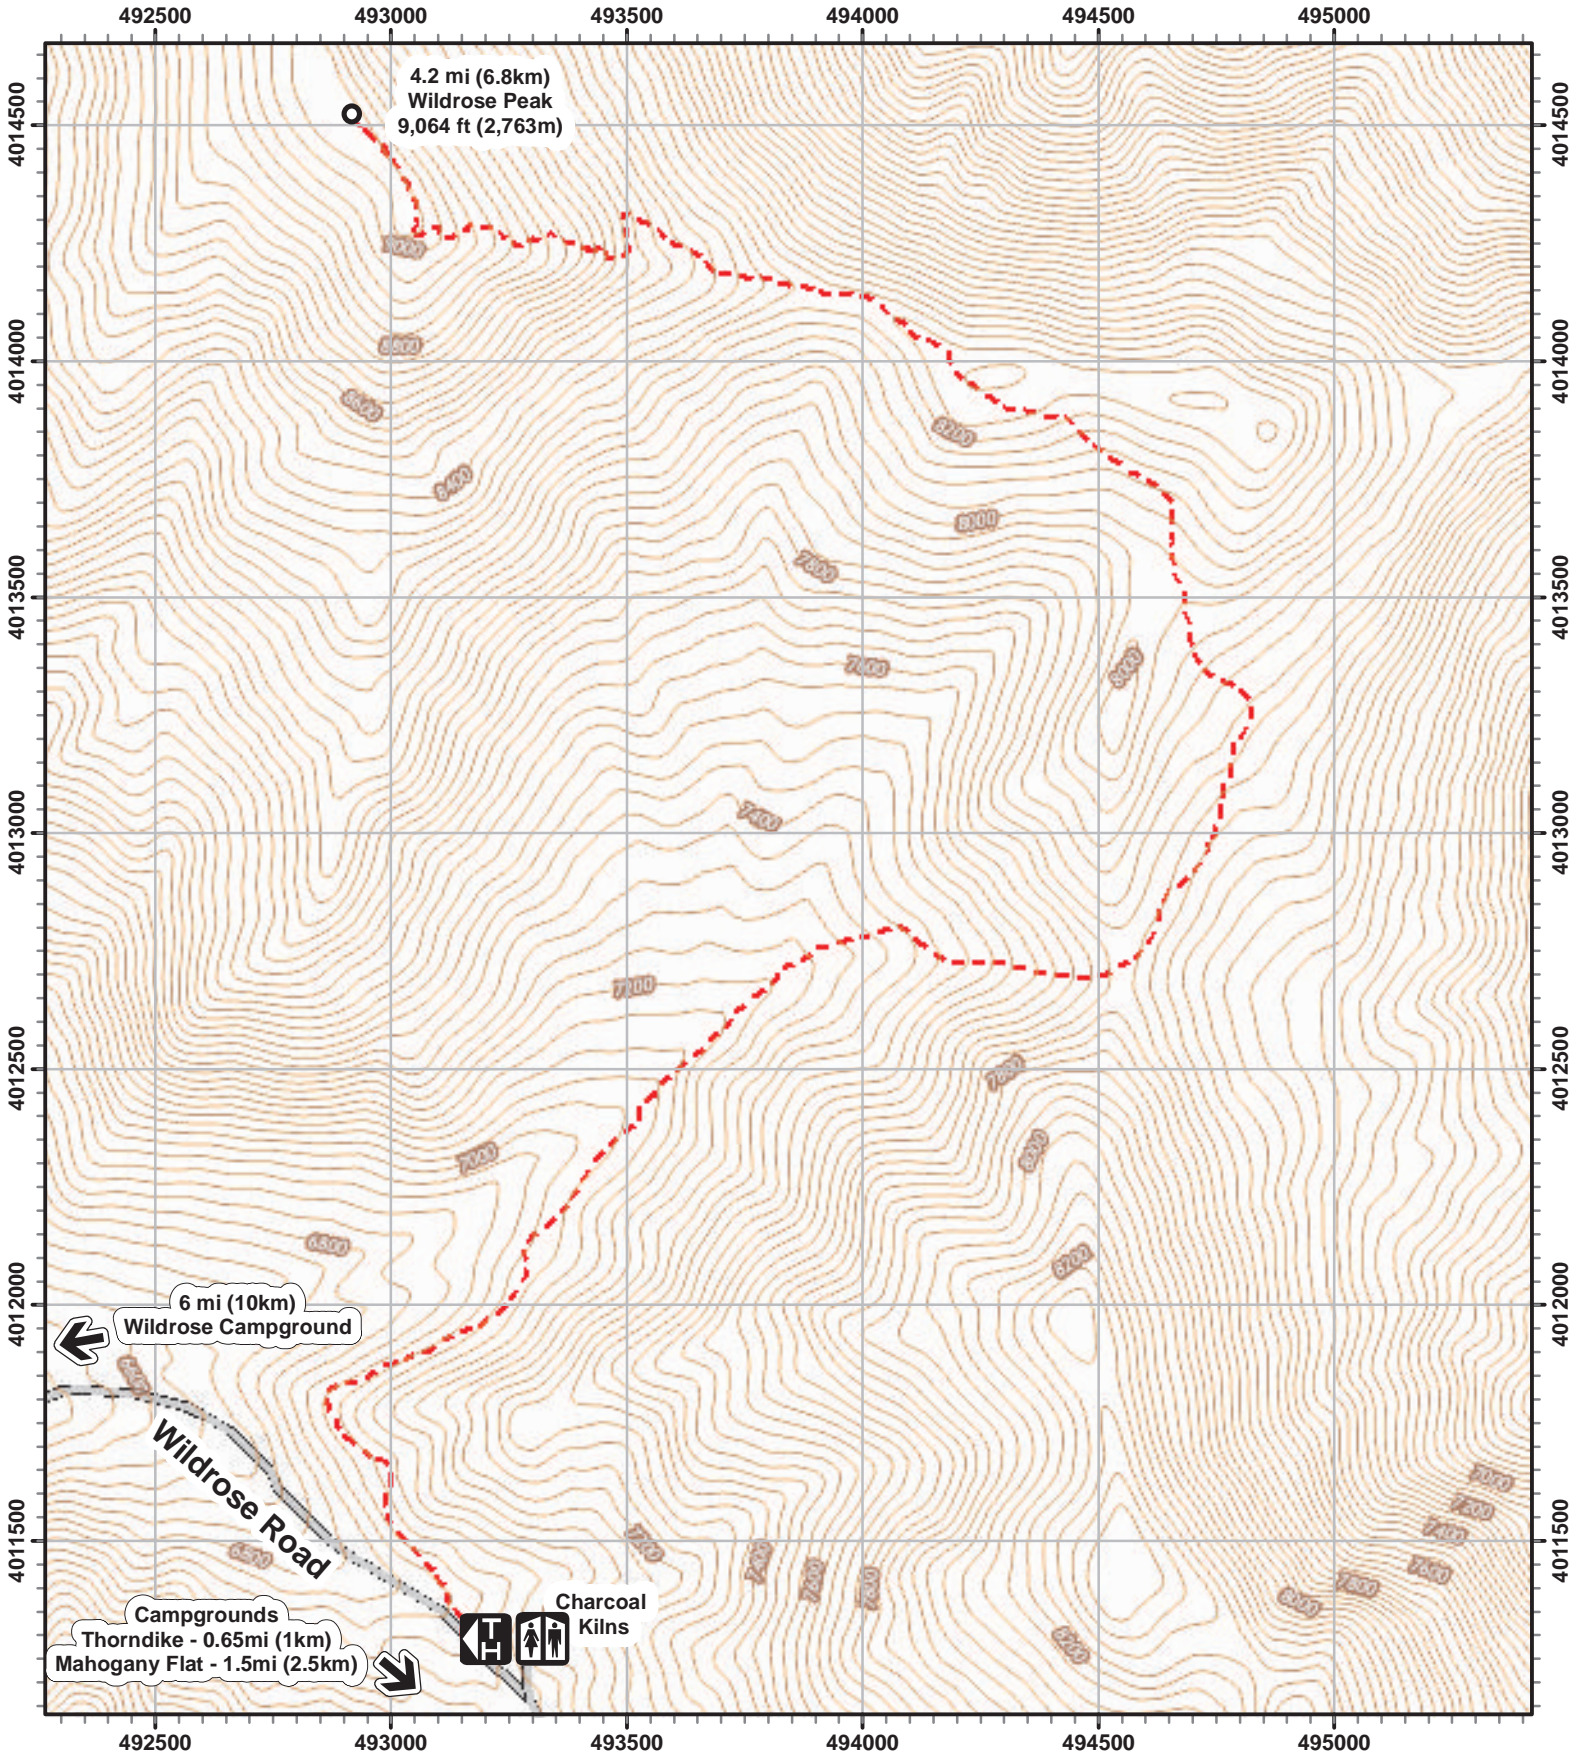

Wildrose Peak

Death Valley National Park
California / Nevada

Scale = 1:16,028

Contour Interval = 40 feet / 12 meters

Datum = WGS84 / UTM Zone 11N