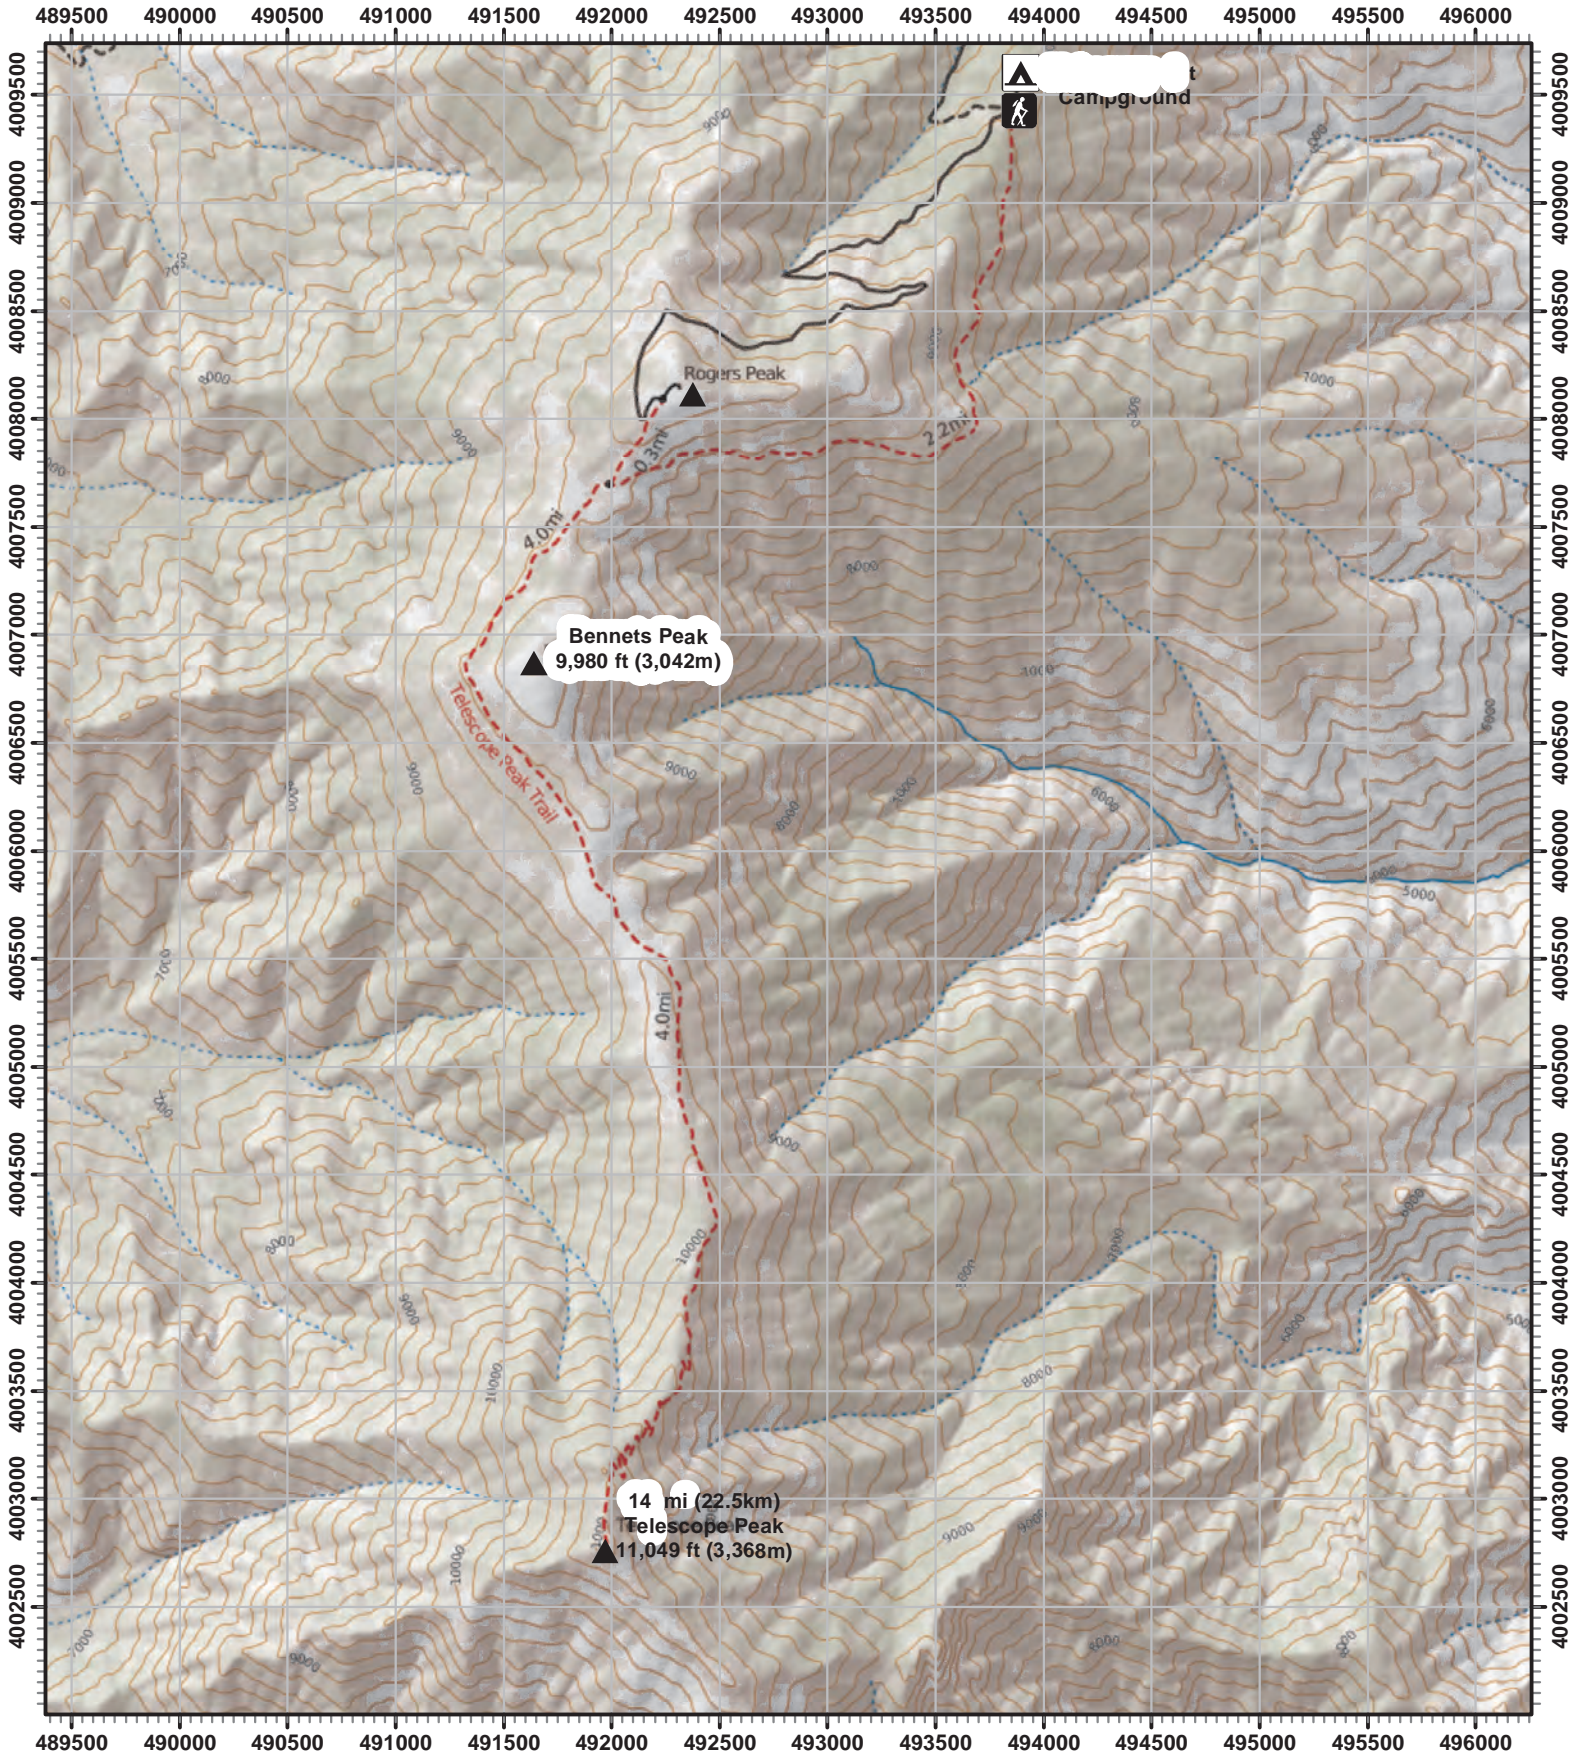

Telescope Peak

Death Valley National Park
California / Nevada

Scale = 1:35,000
Contour Interval = 200 feet / 61 meters
Datum = WGS84 / UTM Zone 11N