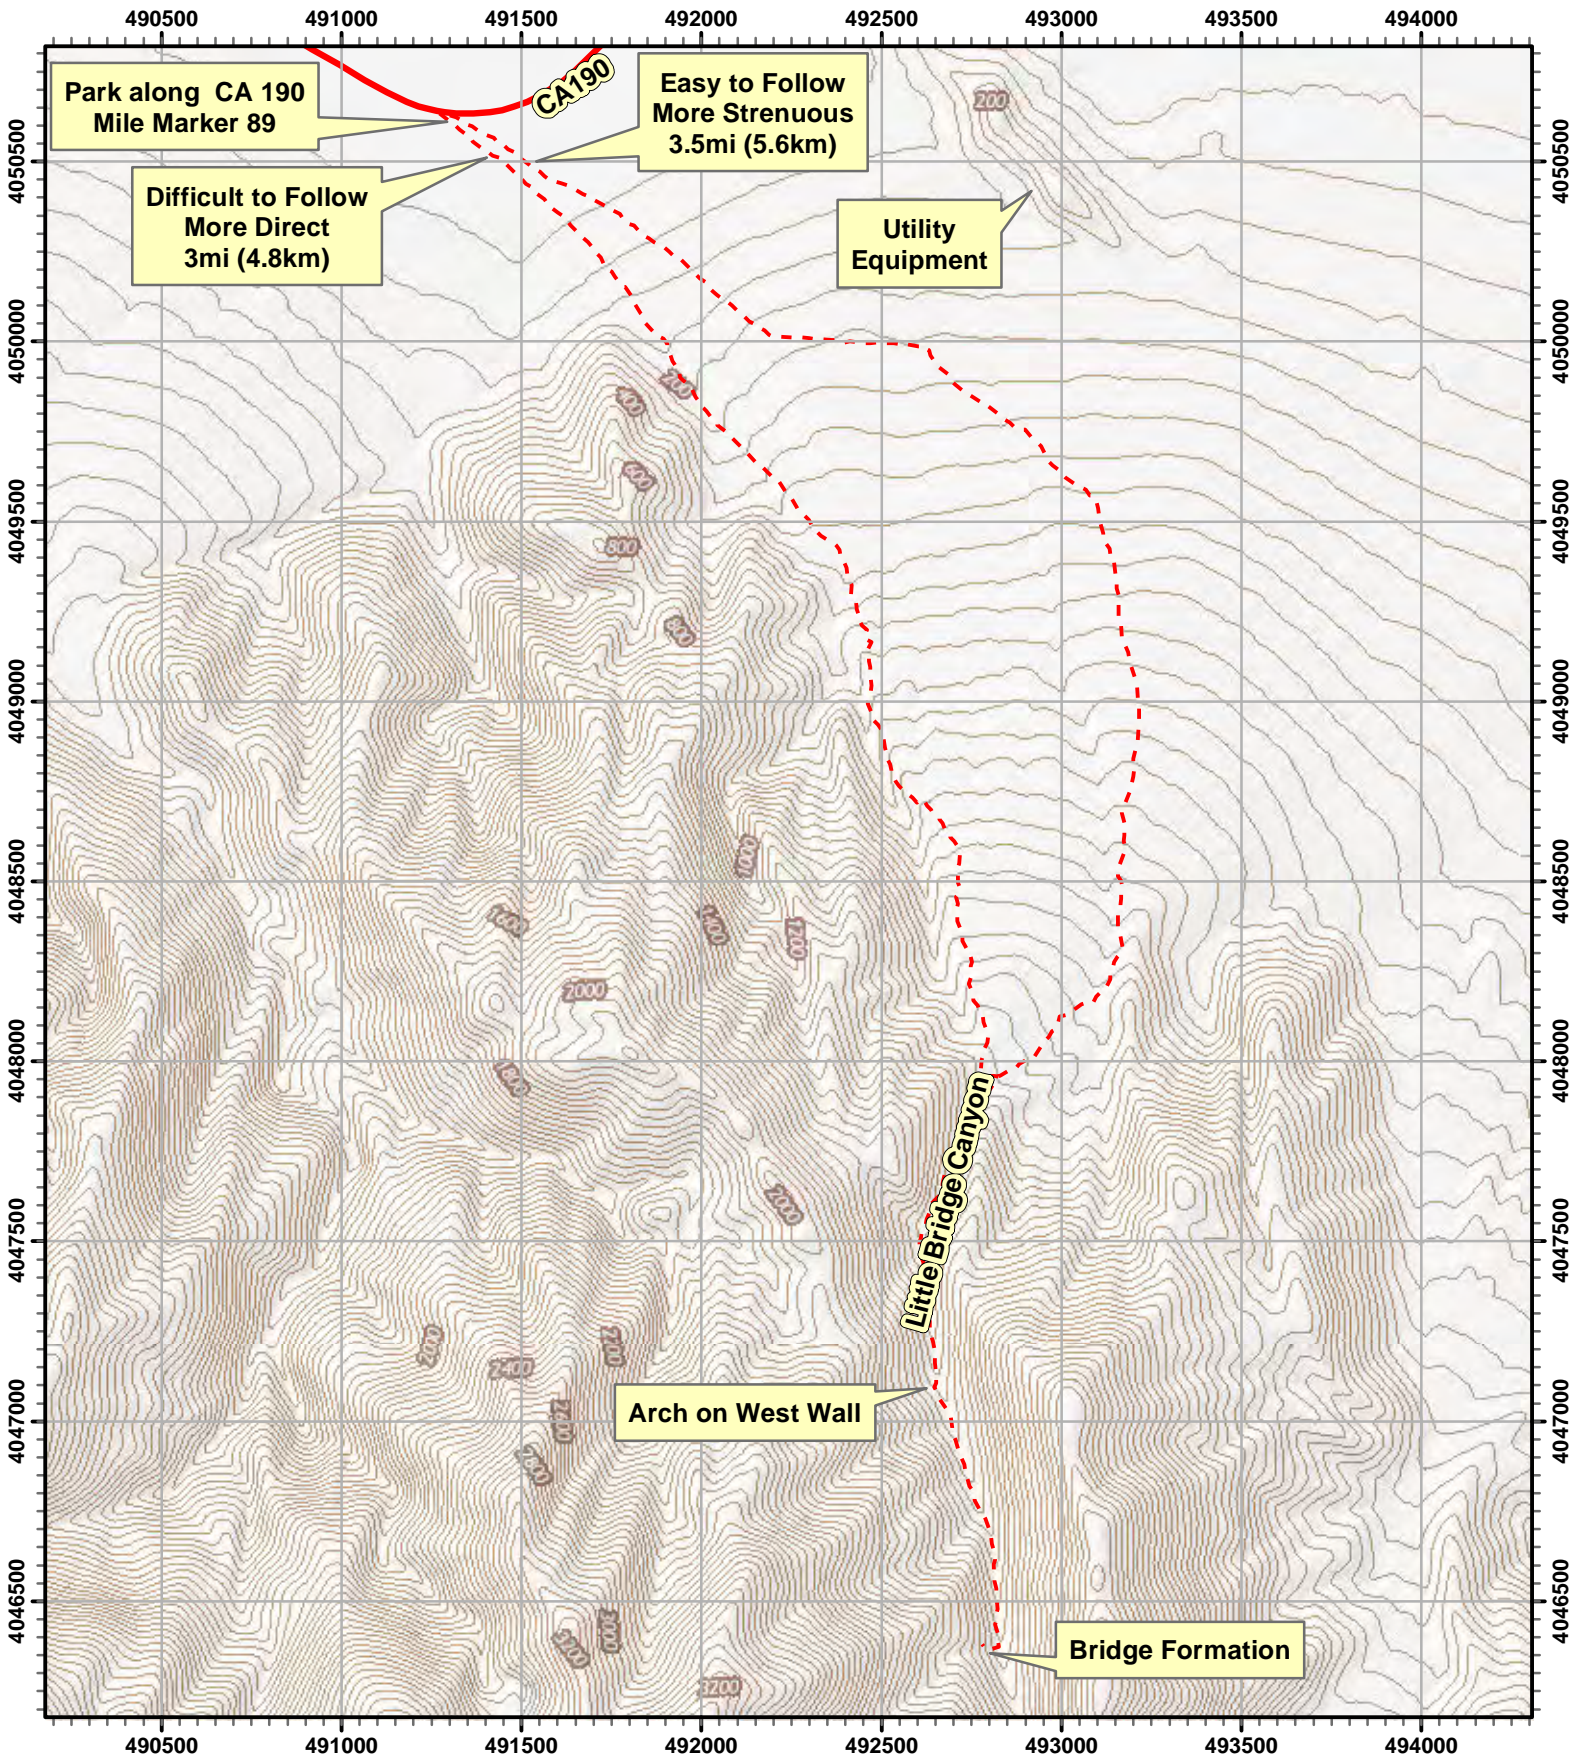

Little Bridge Canyon

Death Valley National Park
California / Nevada

0 0.75 1.5 Kilometers

0 0.5 1 Miles

Contour Interval = 40 feet / 12 meters

Scale = 1:21,000

Datum = WGS84 / UTM Zone 11N