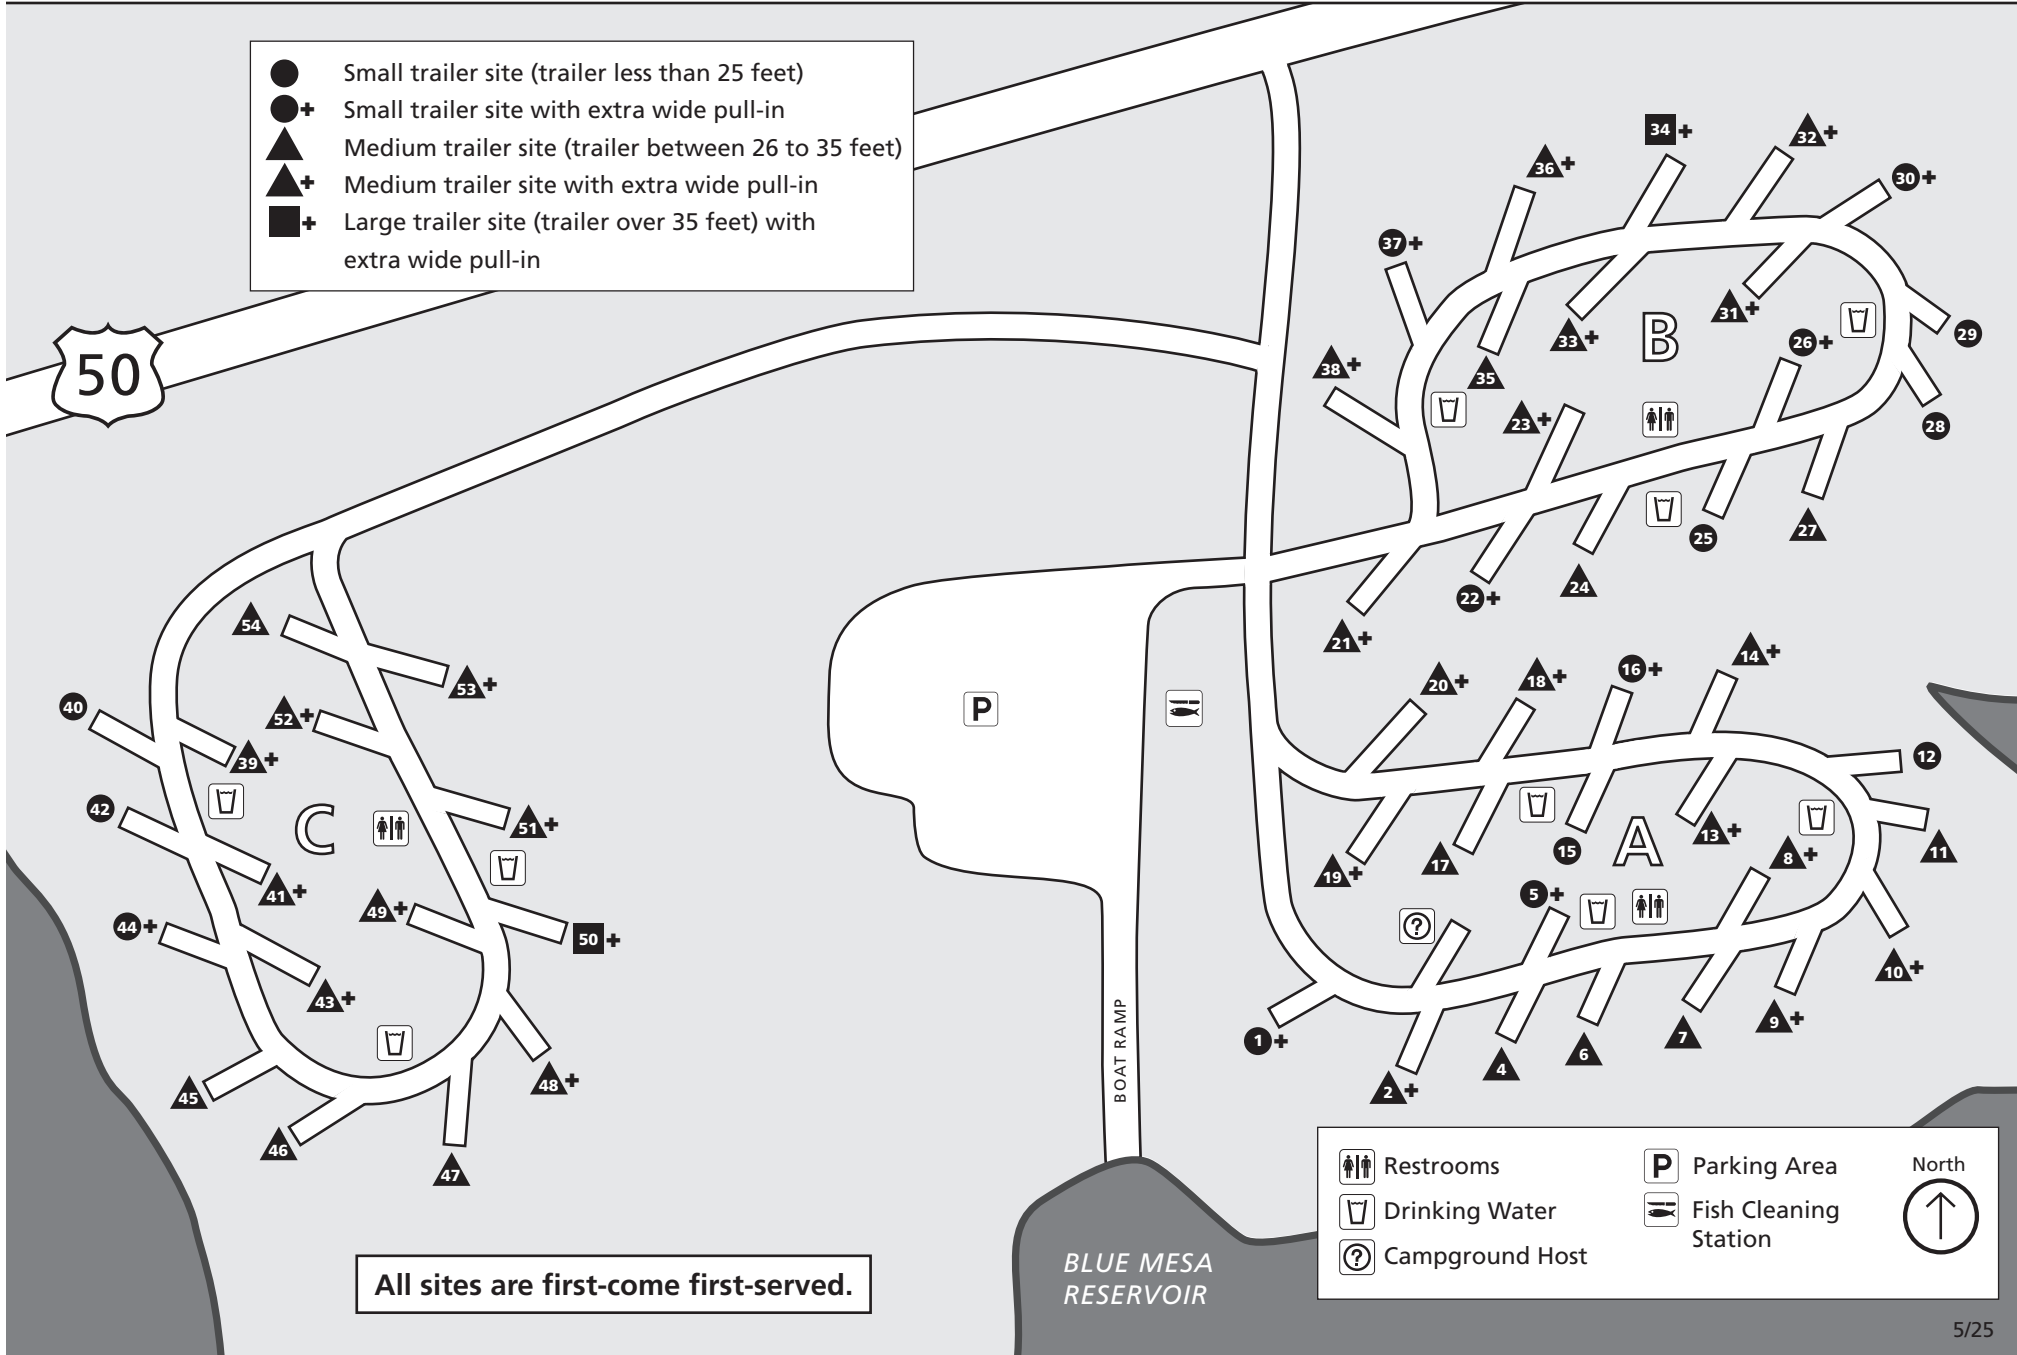

Stevens Creek Campground

National Park Service
U.S. Department of the Interior

Curecanti National Recreation Area
Colorado

- Small trailer site (trailer less than 25 feet)
- + Small trailer site with extra wide pull-in
- ▲ Medium trailer site (trailer between 26 to 35 feet)
- ▲+ Medium trailer site with extra wide pull-in
- + Large trailer site (trailer over 35 feet) with extra wide pull-in

All sites are first-come first-served.

- Restrooms
- Drinking Water
- Campground Host
- Parking Area
- Fish Cleaning Station
- North