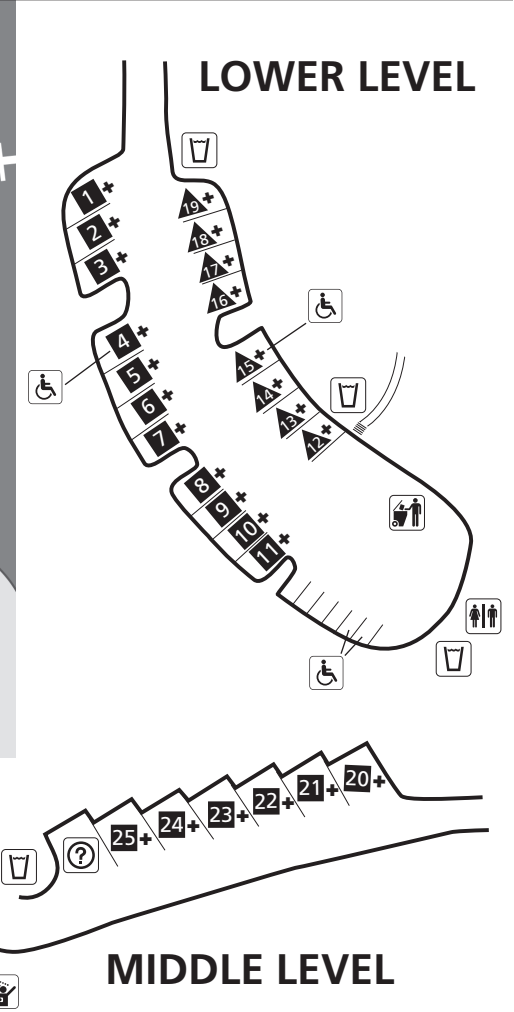

Lake Fork Campground

National Park Service
U.S. Department of the Interior

Curecanti National Recreation Area
Colorado

Reservations required year-round.

- Medium trailer site (trailer between 26 to 35 feet)
- Medium trailer site with extra wide pull-in
- Large trailer site (trailer over 35 feet)
- Large trailer site with extra wide pull-in