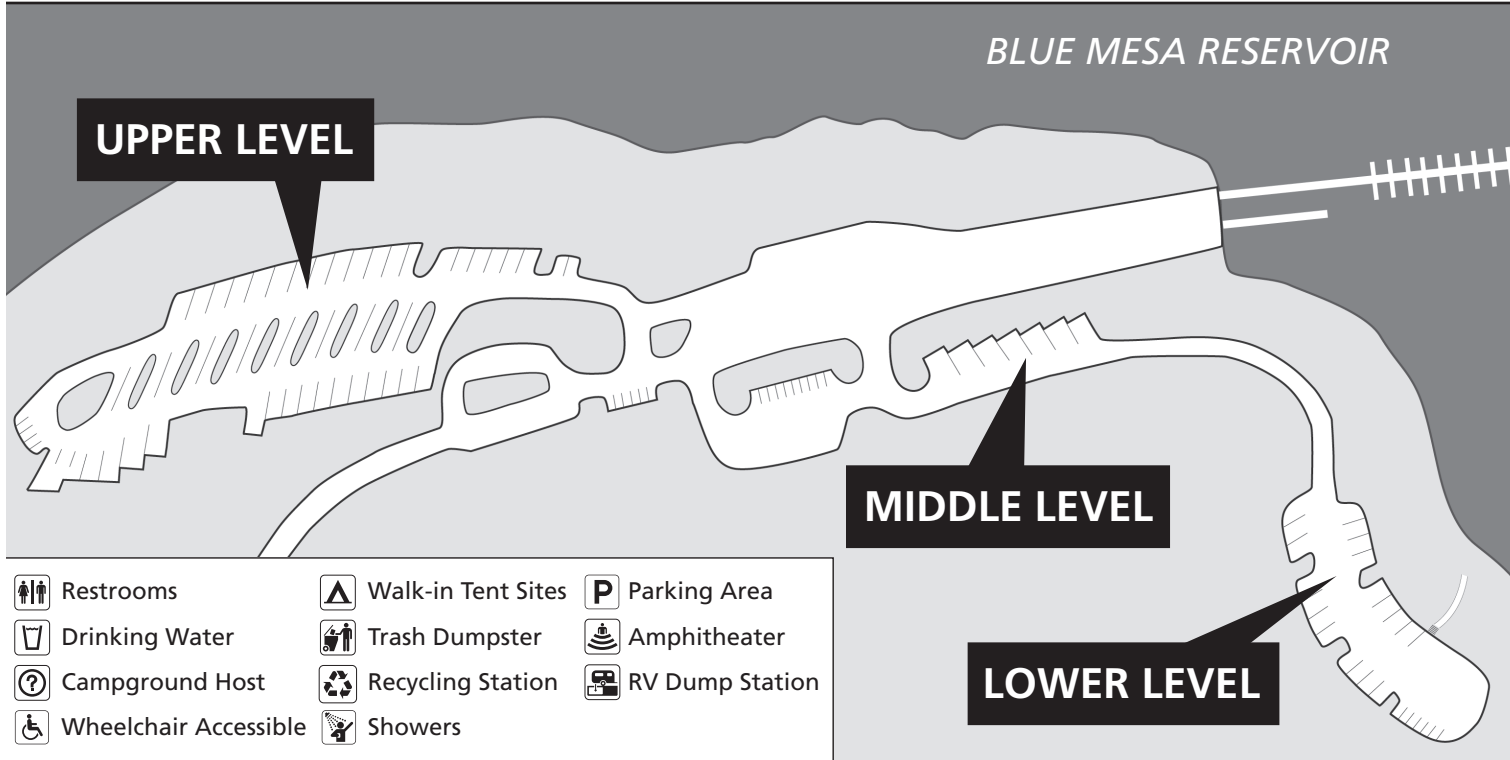

Lake Fork Campground

National Park Service
U.S. Department of the Interior

Curecanti National Recreation Area
Colorado

Reservations required year-round.

- Medium trailer site (trailer between 26 to 35 feet)
- Medium trailer site with extra wide pull-in
- Large trailer site (trailer over 35 feet)
- Large trailer site with extra wide pull-in