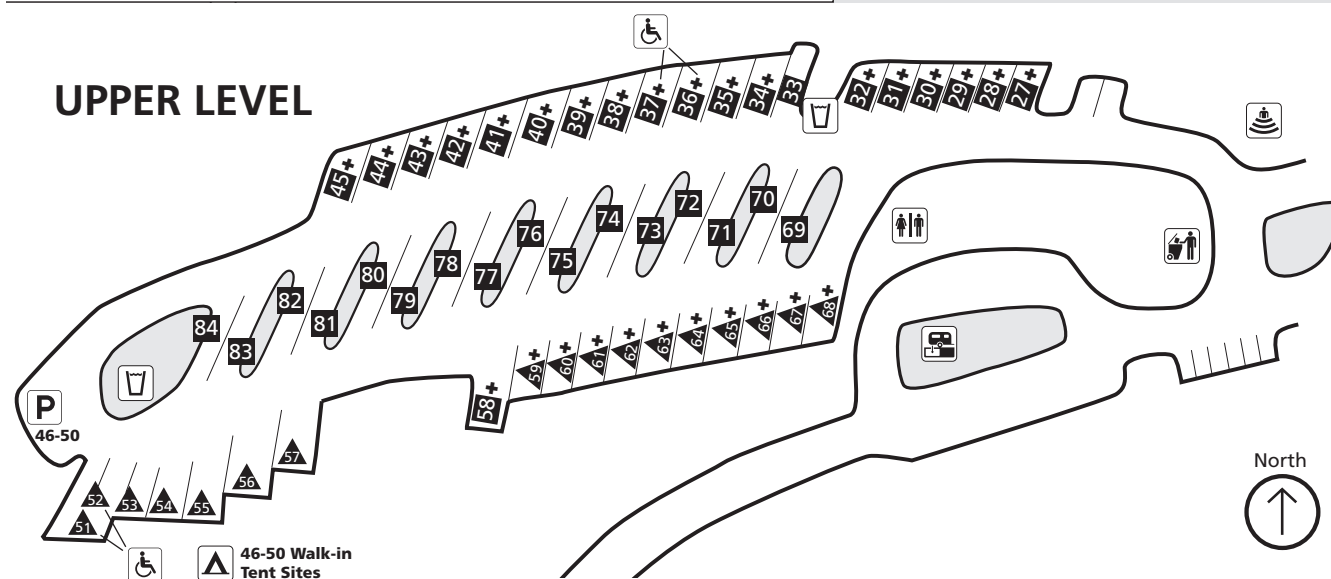

Lake Fork Campground

National Park Service
U.S. Department of the Interior

Curecanti National Recreation Area
Colorado

Reservations required year-round.

- Medium trailer site (trailer between 26 to 35 feet)
- Medium trailer site with extra wide pull-in
- Large trailer site (trailer over 35 feet)
- Large trailer site with extra wide pull-in