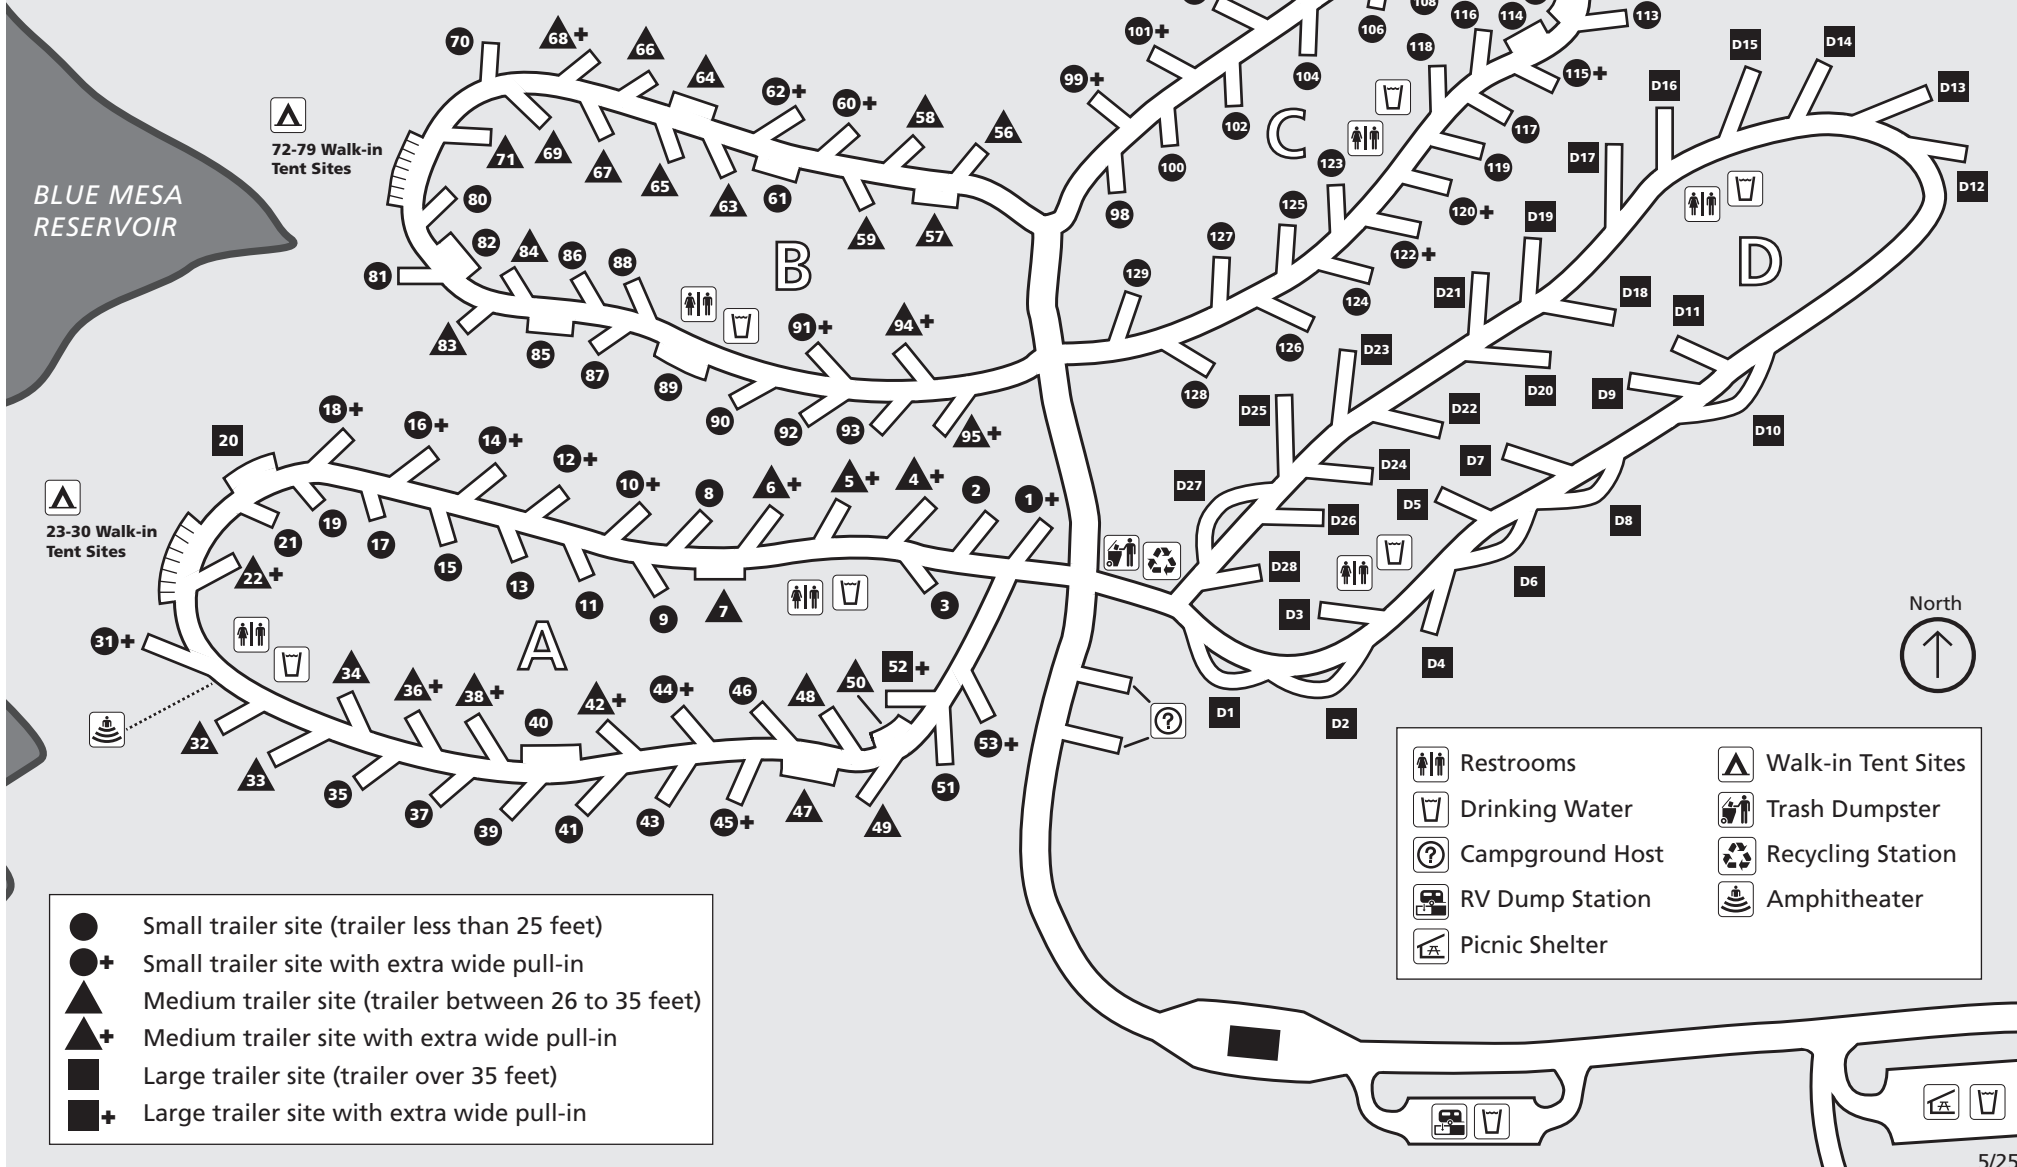

# Elk Creek Campground

National Park Service  
U.S. Department of the Interior

Curecanti National Recreation Area  
Colorado

**Reservations required year-round.**

**Loop D:** Electric hookups available.

- Small trailer site (trailer less than 25 feet)
- + Small trailer site with extra wide pull-in
- ▲ Medium trailer site (trailer between 26 to 35 feet)
- ▲+ Medium trailer site with extra wide pull-in
- Large trailer site (trailer over 35 feet)
- + Large trailer site with extra wide pull-in

- |                 |                    |
|-----------------|--------------------|
| Restrooms       | Walk-in Tent Sites |
| Drinking Water  | Trash Dumpster     |
| Campground Host | Recycling Station  |
| RV Dump Station | Amphitheater       |
| Picnic Shelter  |                    |