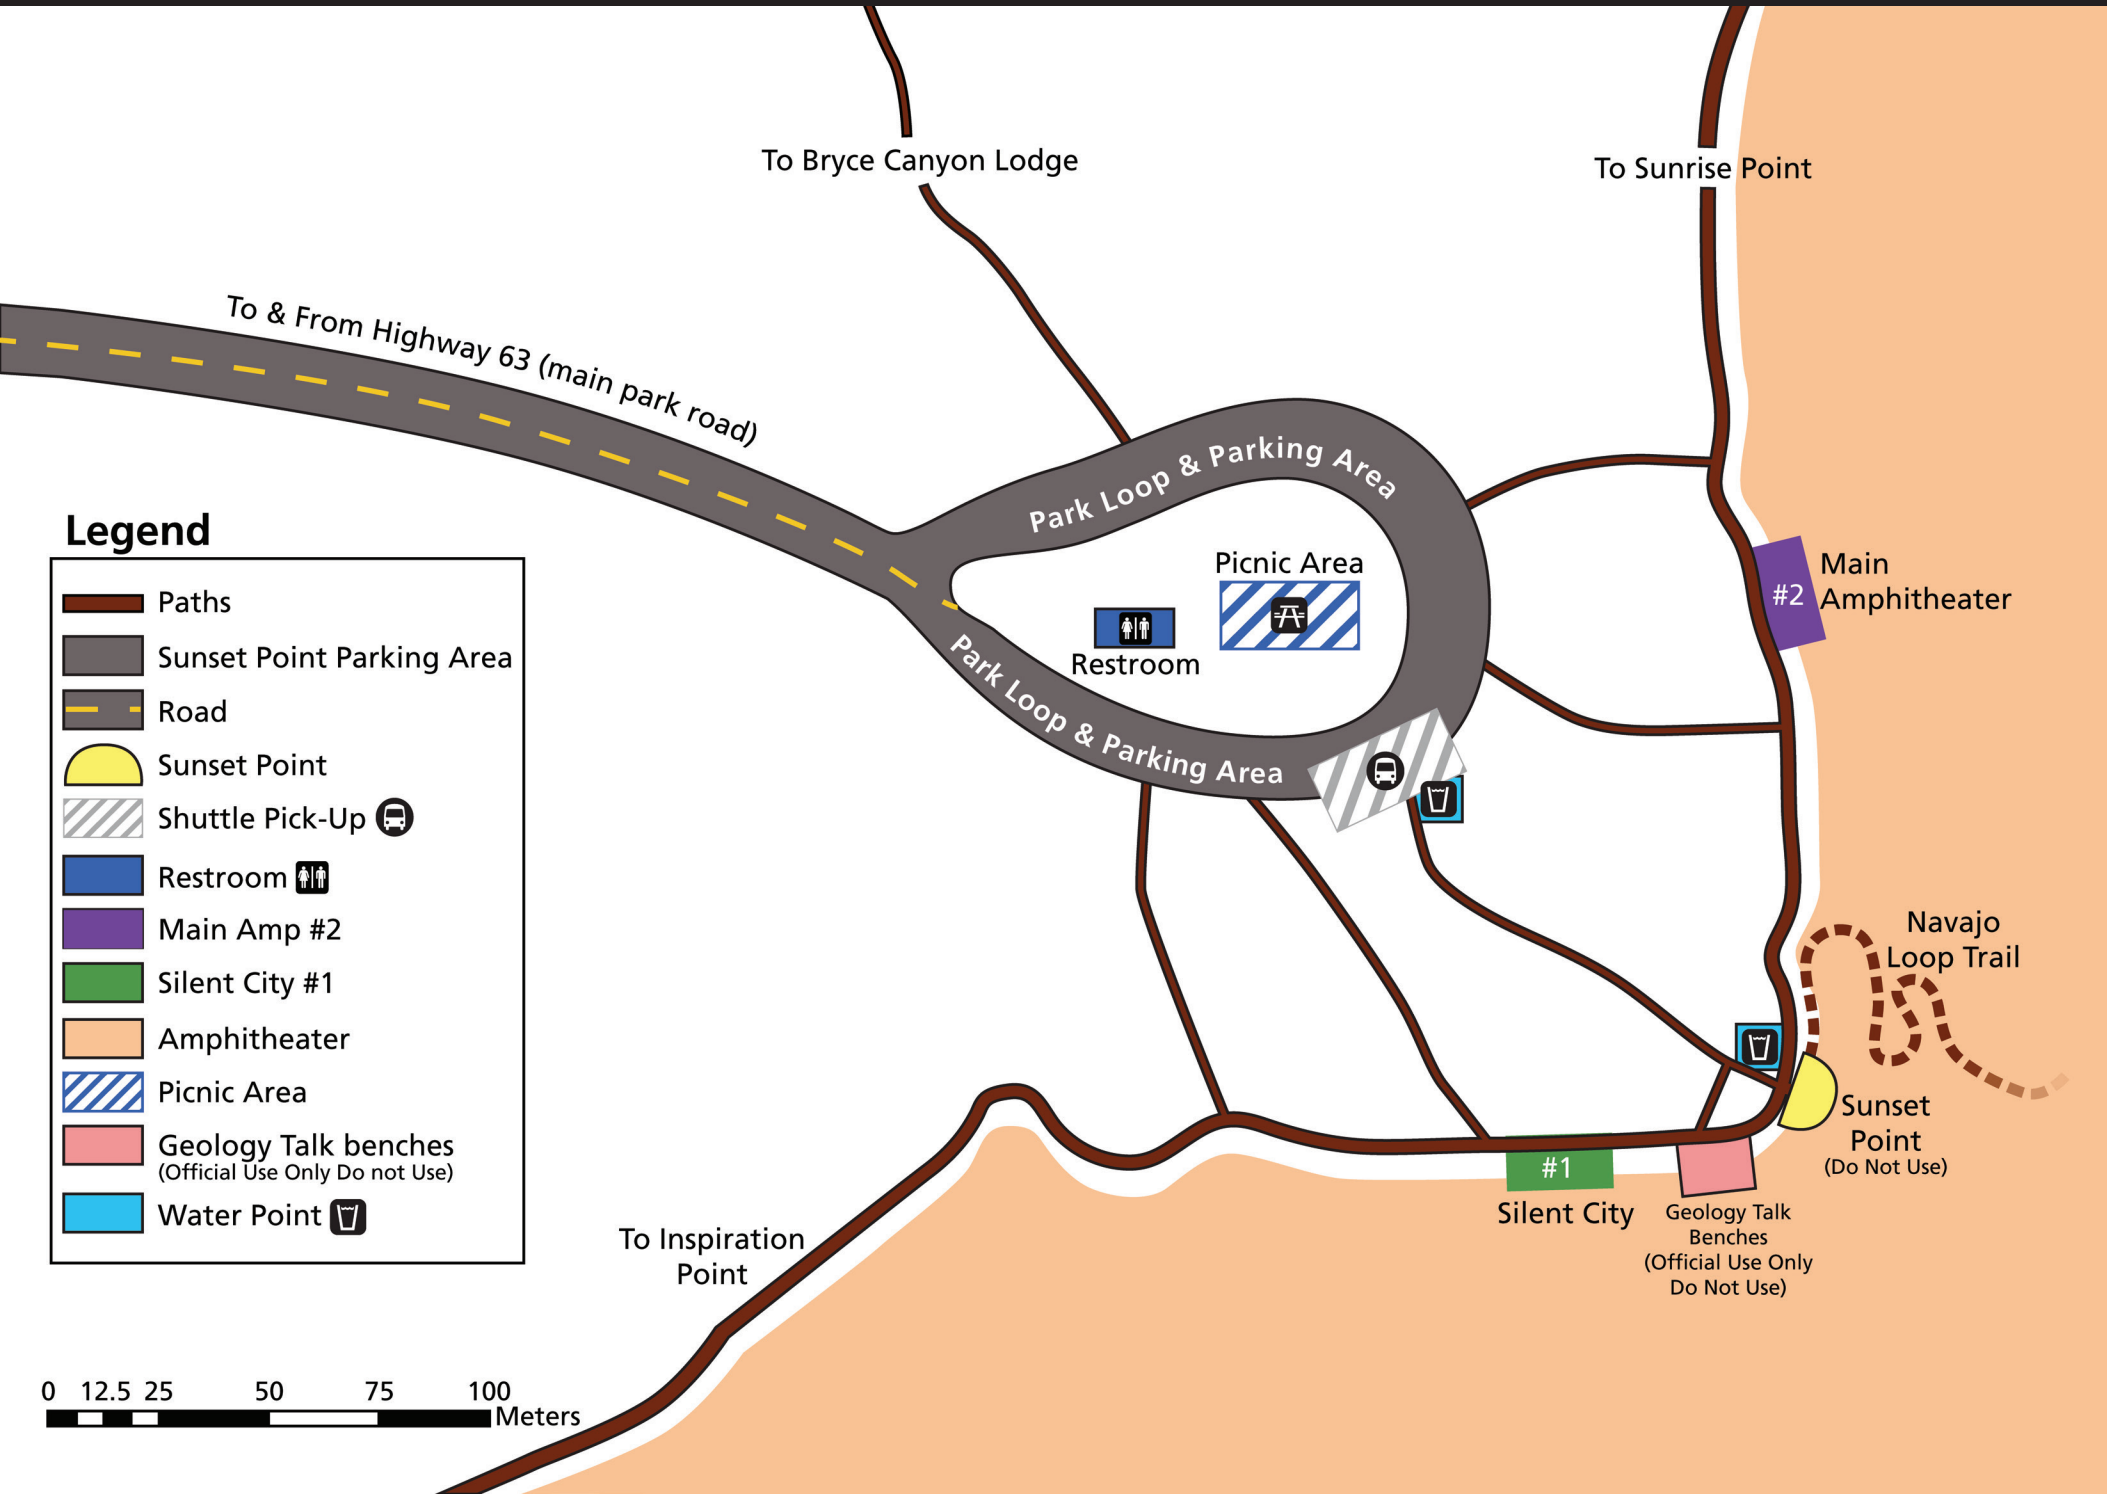

Sunset Point Special Use Permit Areas

Resource Management
As of 28 July, 2015

National Park Service
U.S. Department of the Interior

Bryce Canyon National Park Utah

Legend

- Paths
- Sunset Point Parking Area
- Road
- Sunset Point
- Shuttle Pick-Up
- Restroom
- Main Amp #2
- Silent City #1
- Amphitheater
- Picnic Area
- Geology Talk benches (Official Use Only Do not Use)
- Water Point

0 12.5 25 50 75 100 Meters