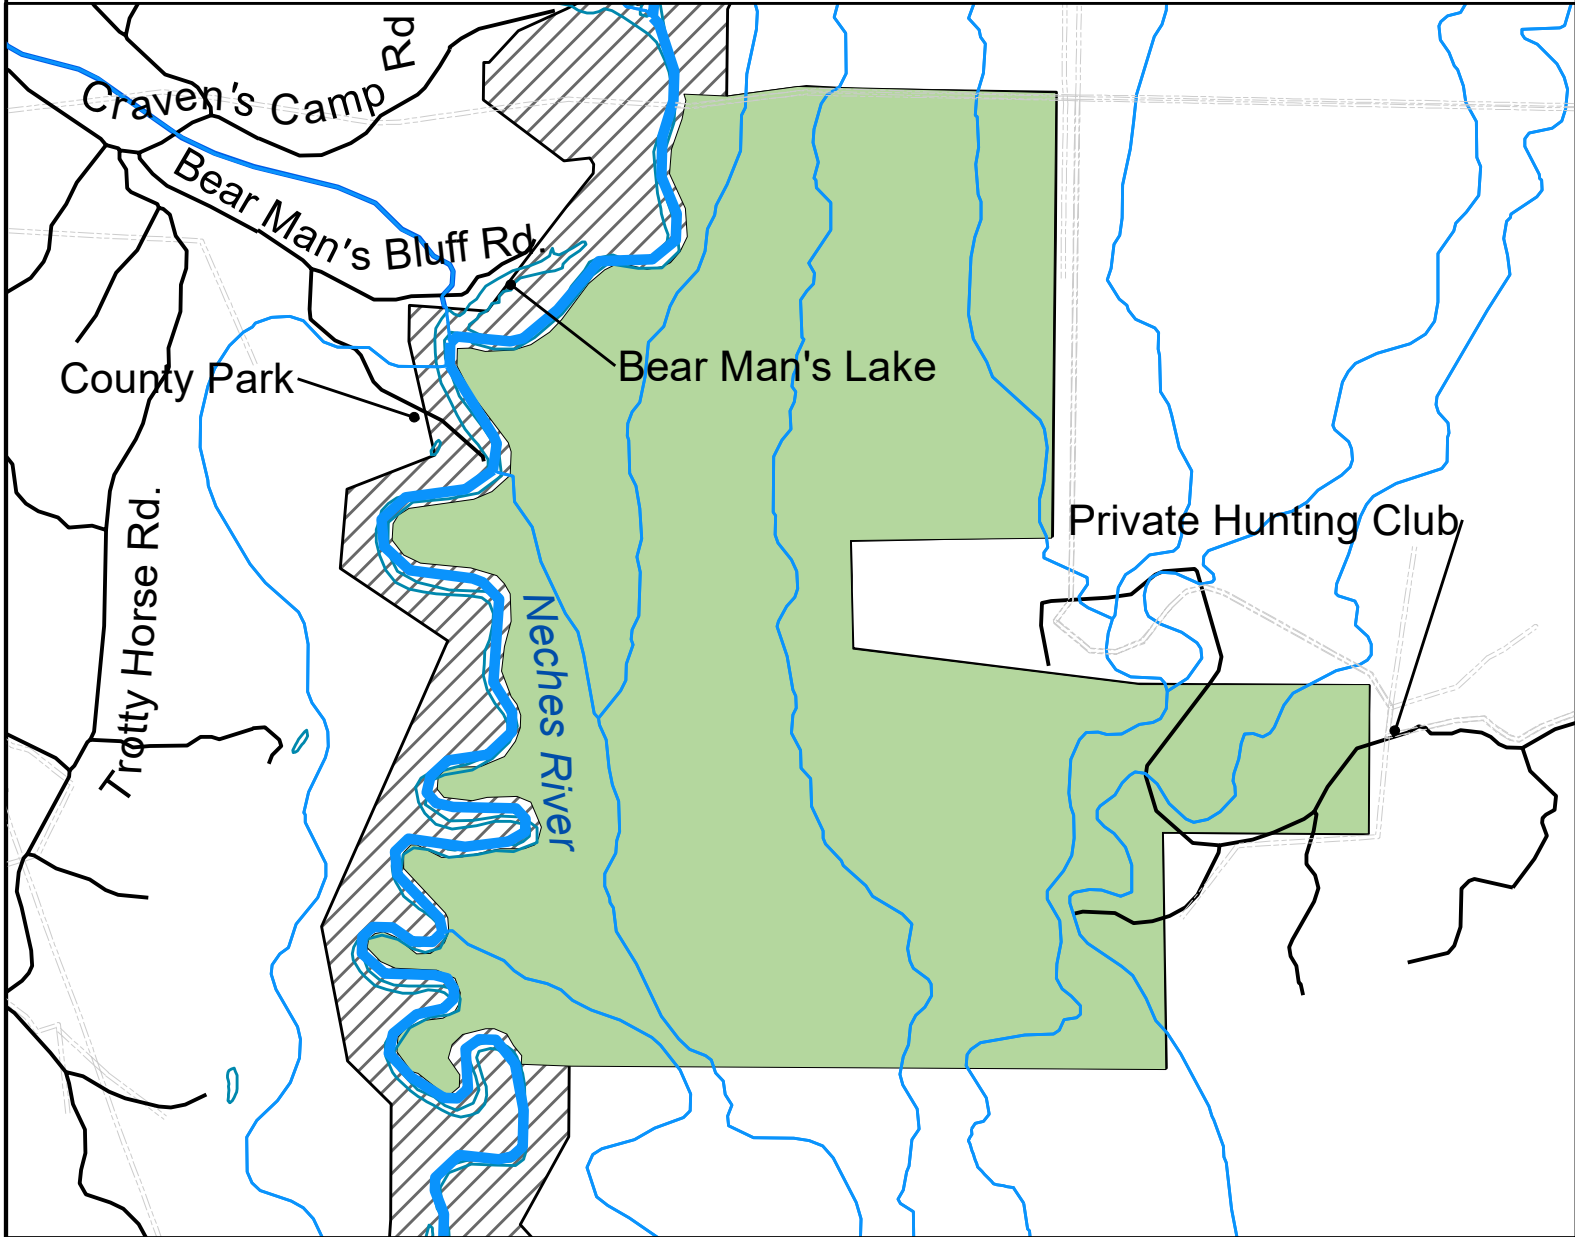

Neches Bottom - Hunting Area Map

Legend

- Hunting Area
- No Hunting
- Roads
- Creeks & Streams
- Pipelines

No hunting within 500 feet of any designated trail, roadway, residence, or Neches River.

Do not trespass on private land.