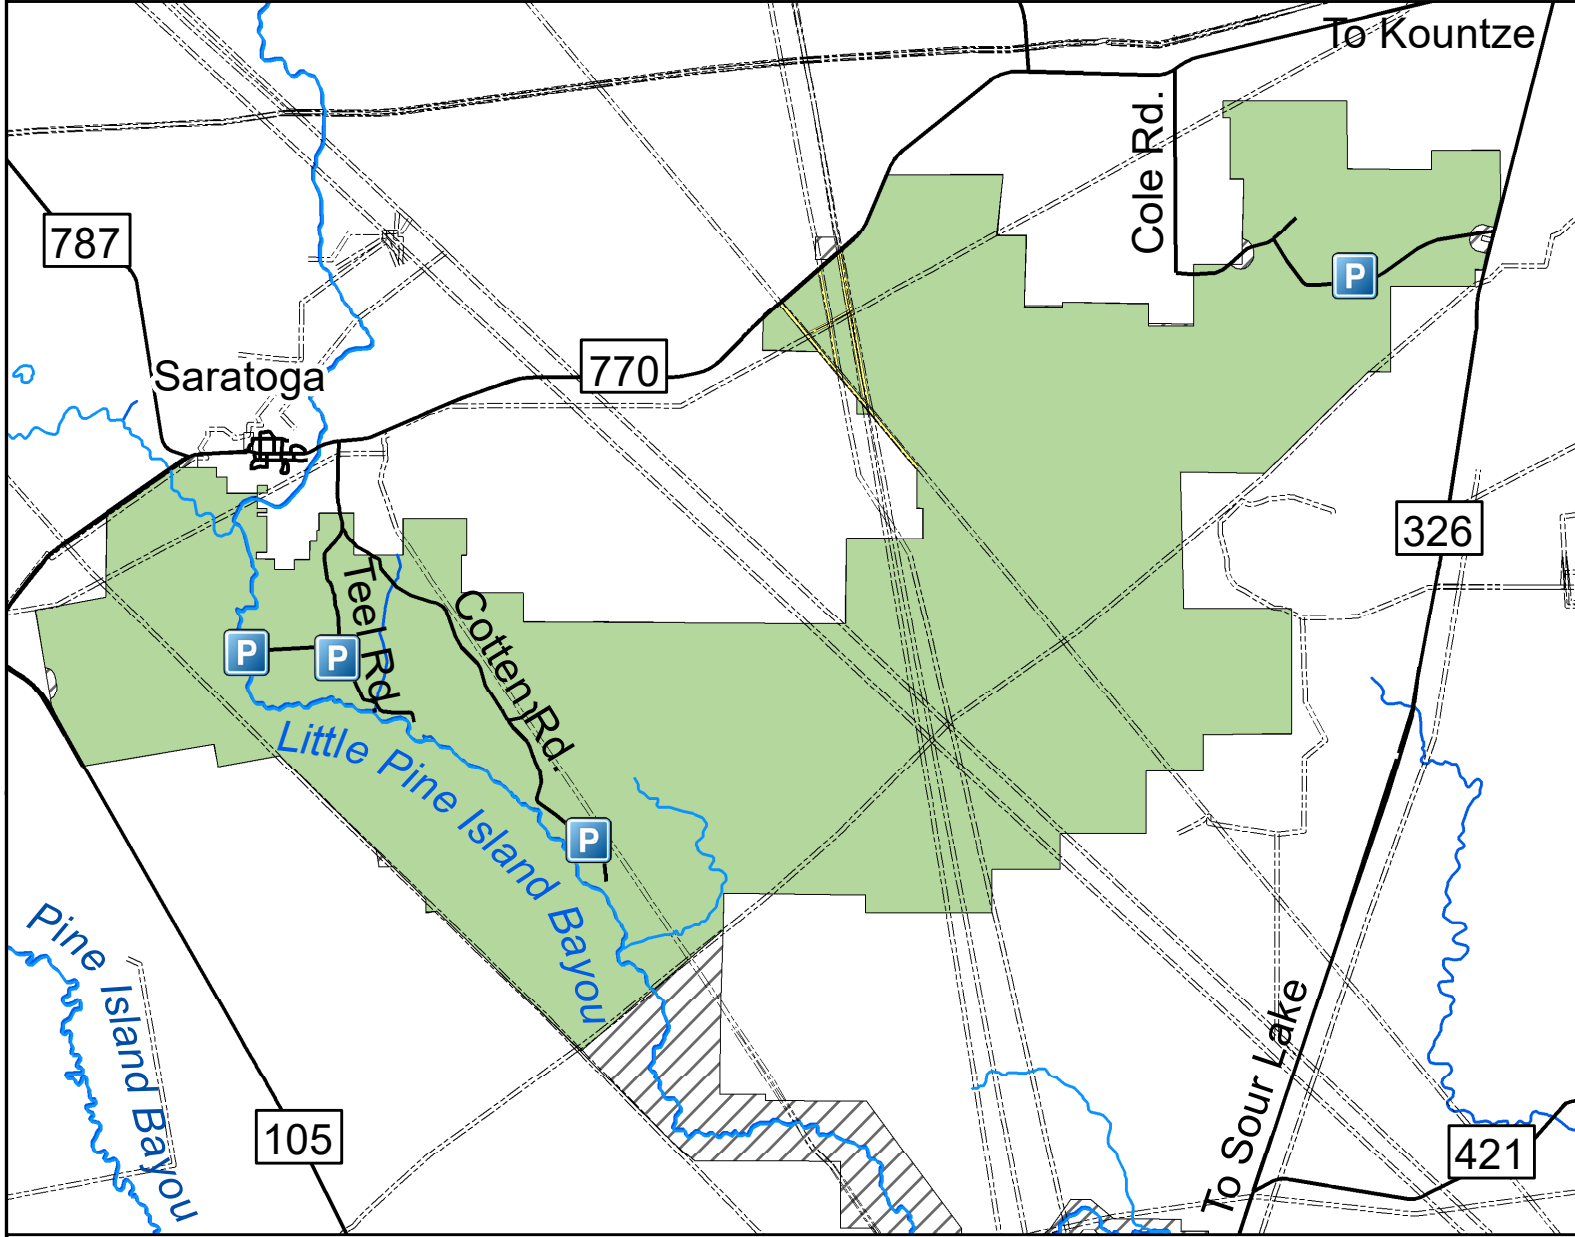

Lance Roiser Unit - Hunting Area Map

Legend

- Visitor Areas/ Parking
- Roads
- Creeks & Streams
- Pipelines
- Hunting Area
- No Hunting

No hunting within 500 feet of any designated trail, roadway, or residence.

Do not trespass on private land.