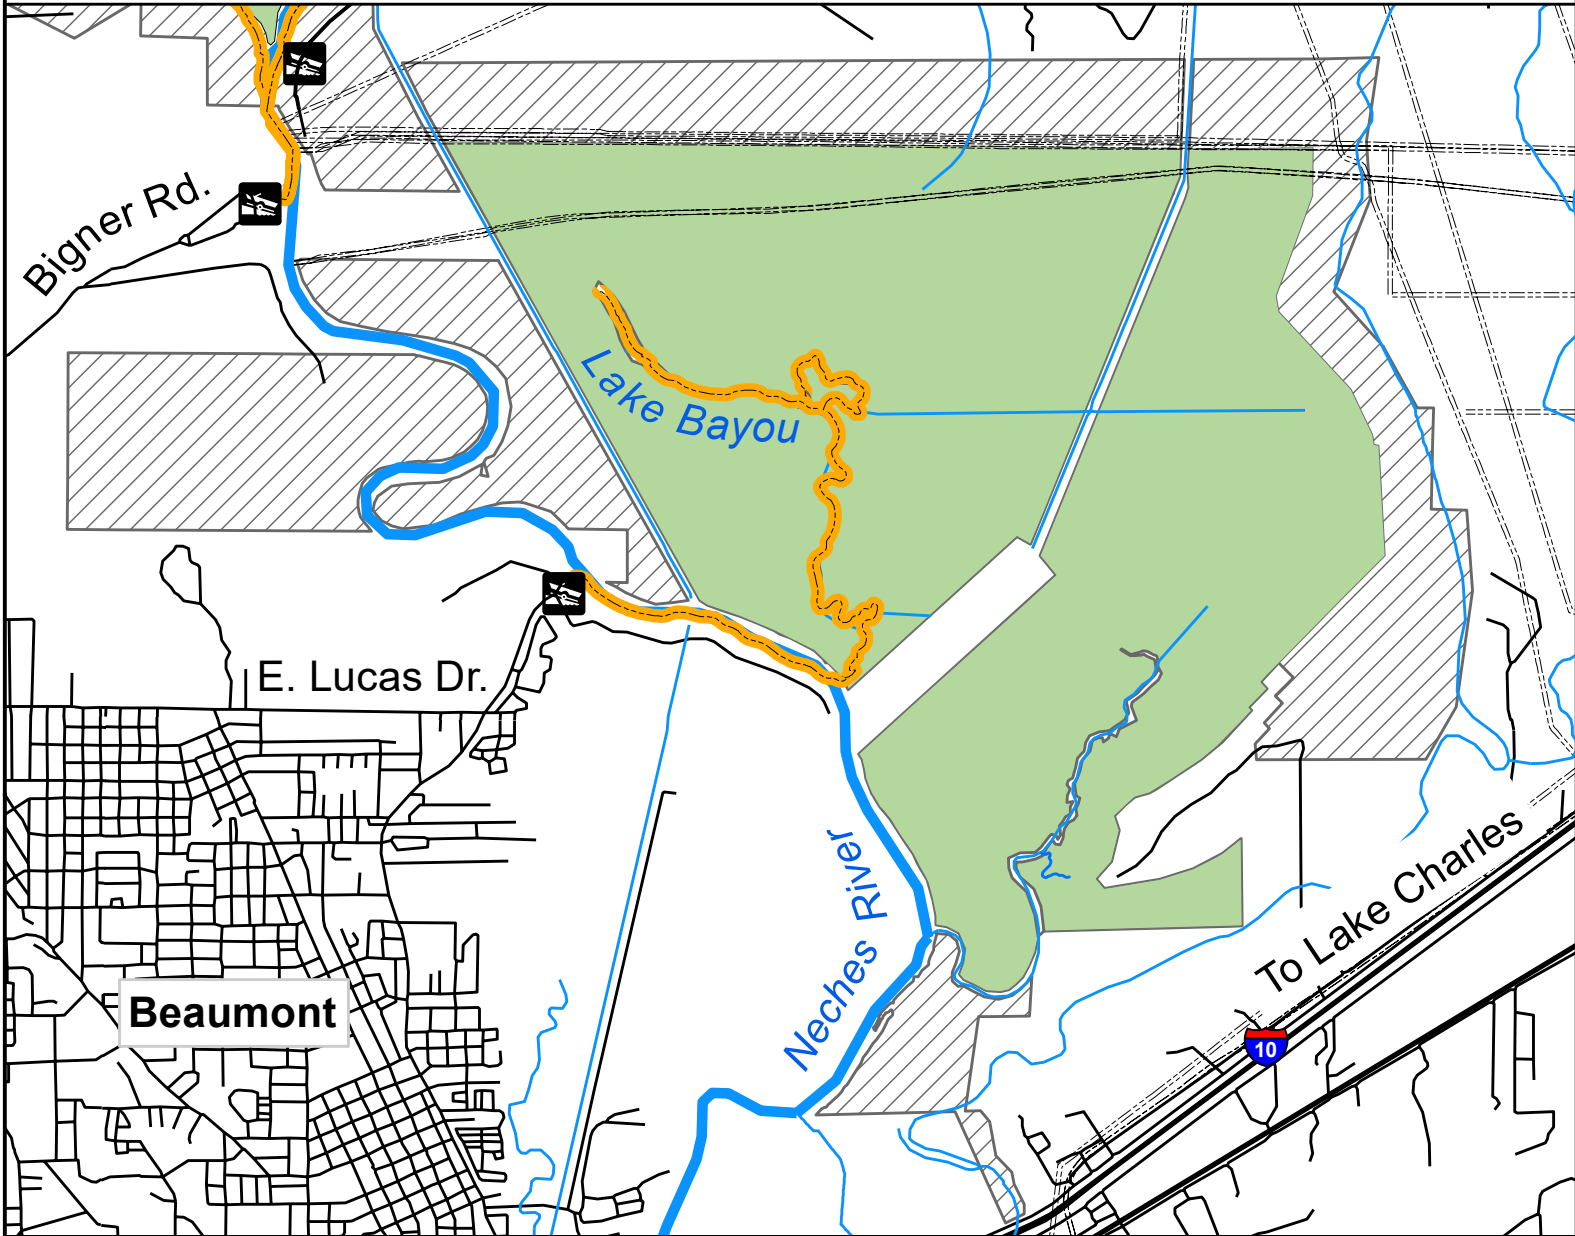

Lake Bayou Hunting Unit - Hunting Area Map

Legend

- Roads
- Rivers & Streams
- - - Pipelines
- Hunting Area
- ▨ No Hunting
- Boat Ramps
- - - Designated Texas Paddling Trail

No hunting within 500 feet of any designated trail, roadway, or residence.

Do not trespass on private land.