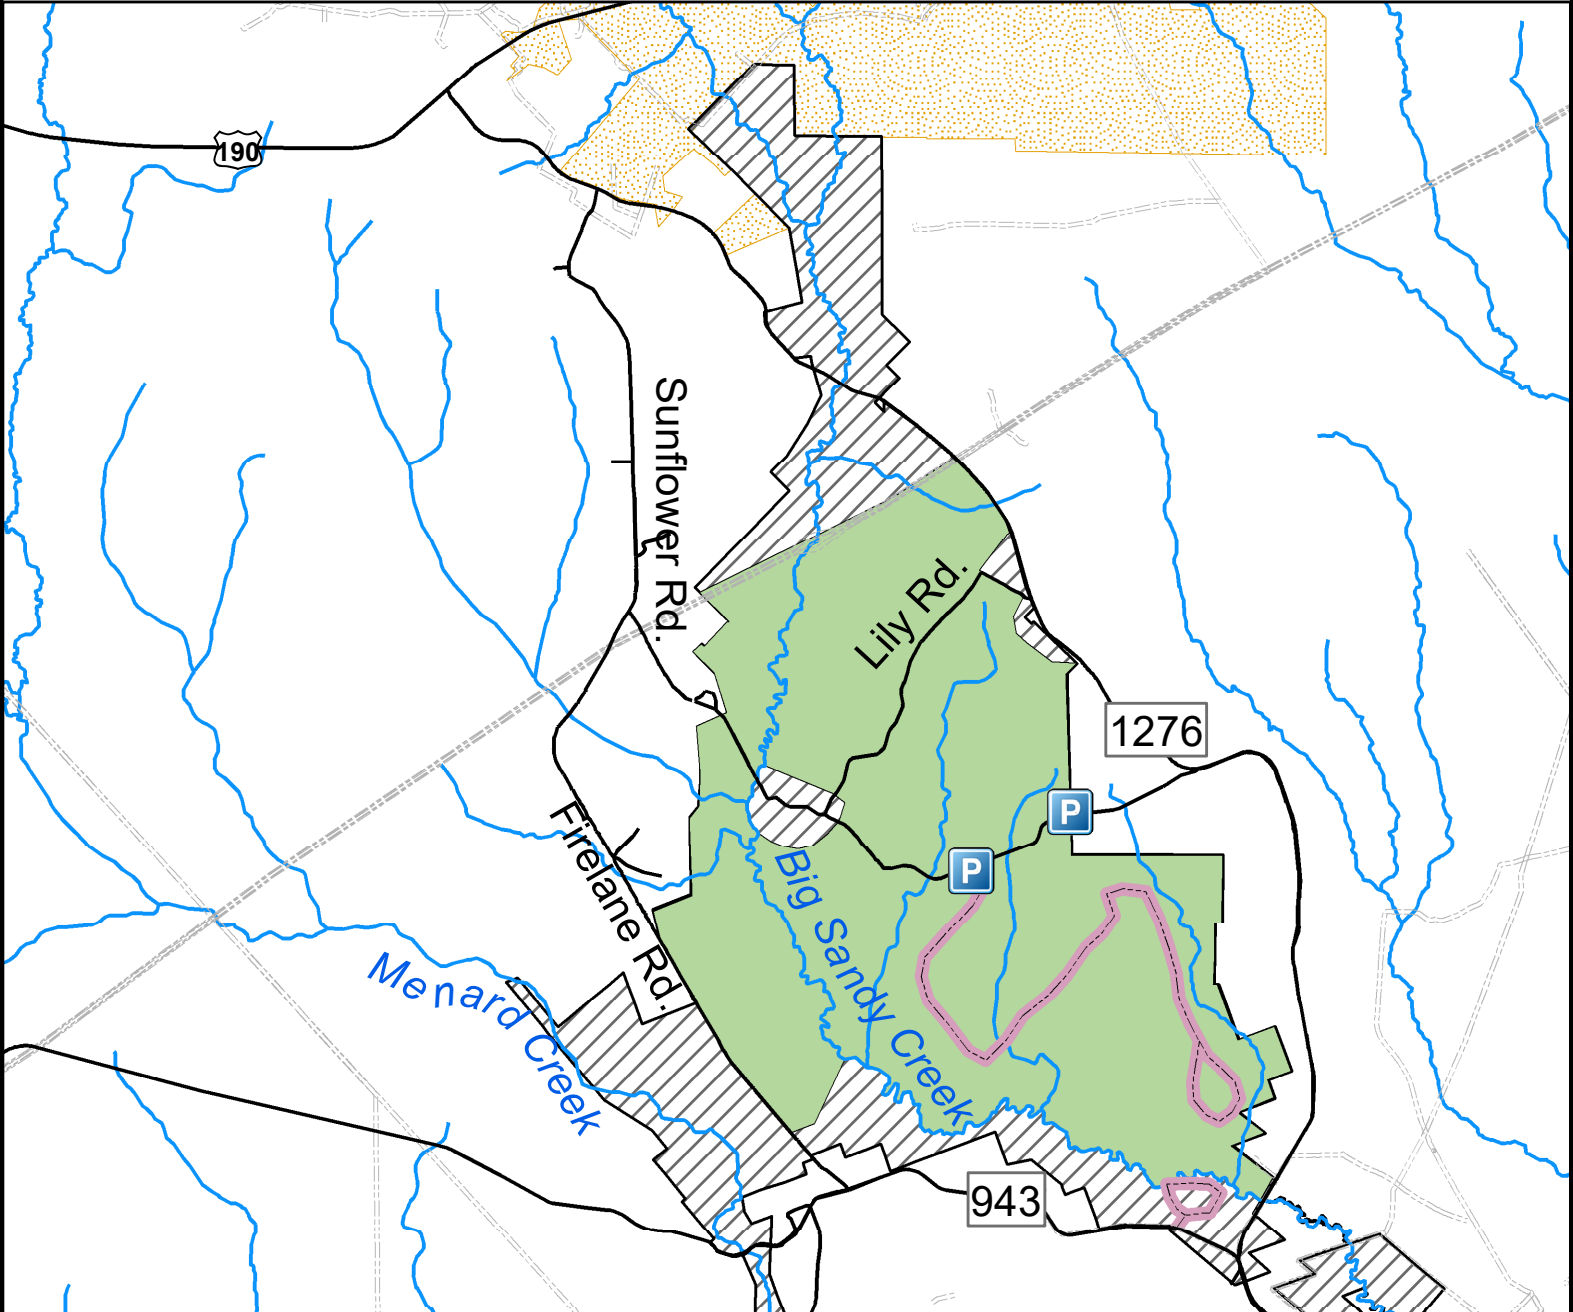

# Big Sandy Creek Unit - Hunting Area Map

## Legend

Day Use Area/ Parking

Roads

Pipelines

Hiking Trails

Hunting Area

No Hunting

Alabama-Coushatta Indian Reservation

No hunting within 500 feet of any designated trail, roadway, or residence.

Do not trespass on private land.