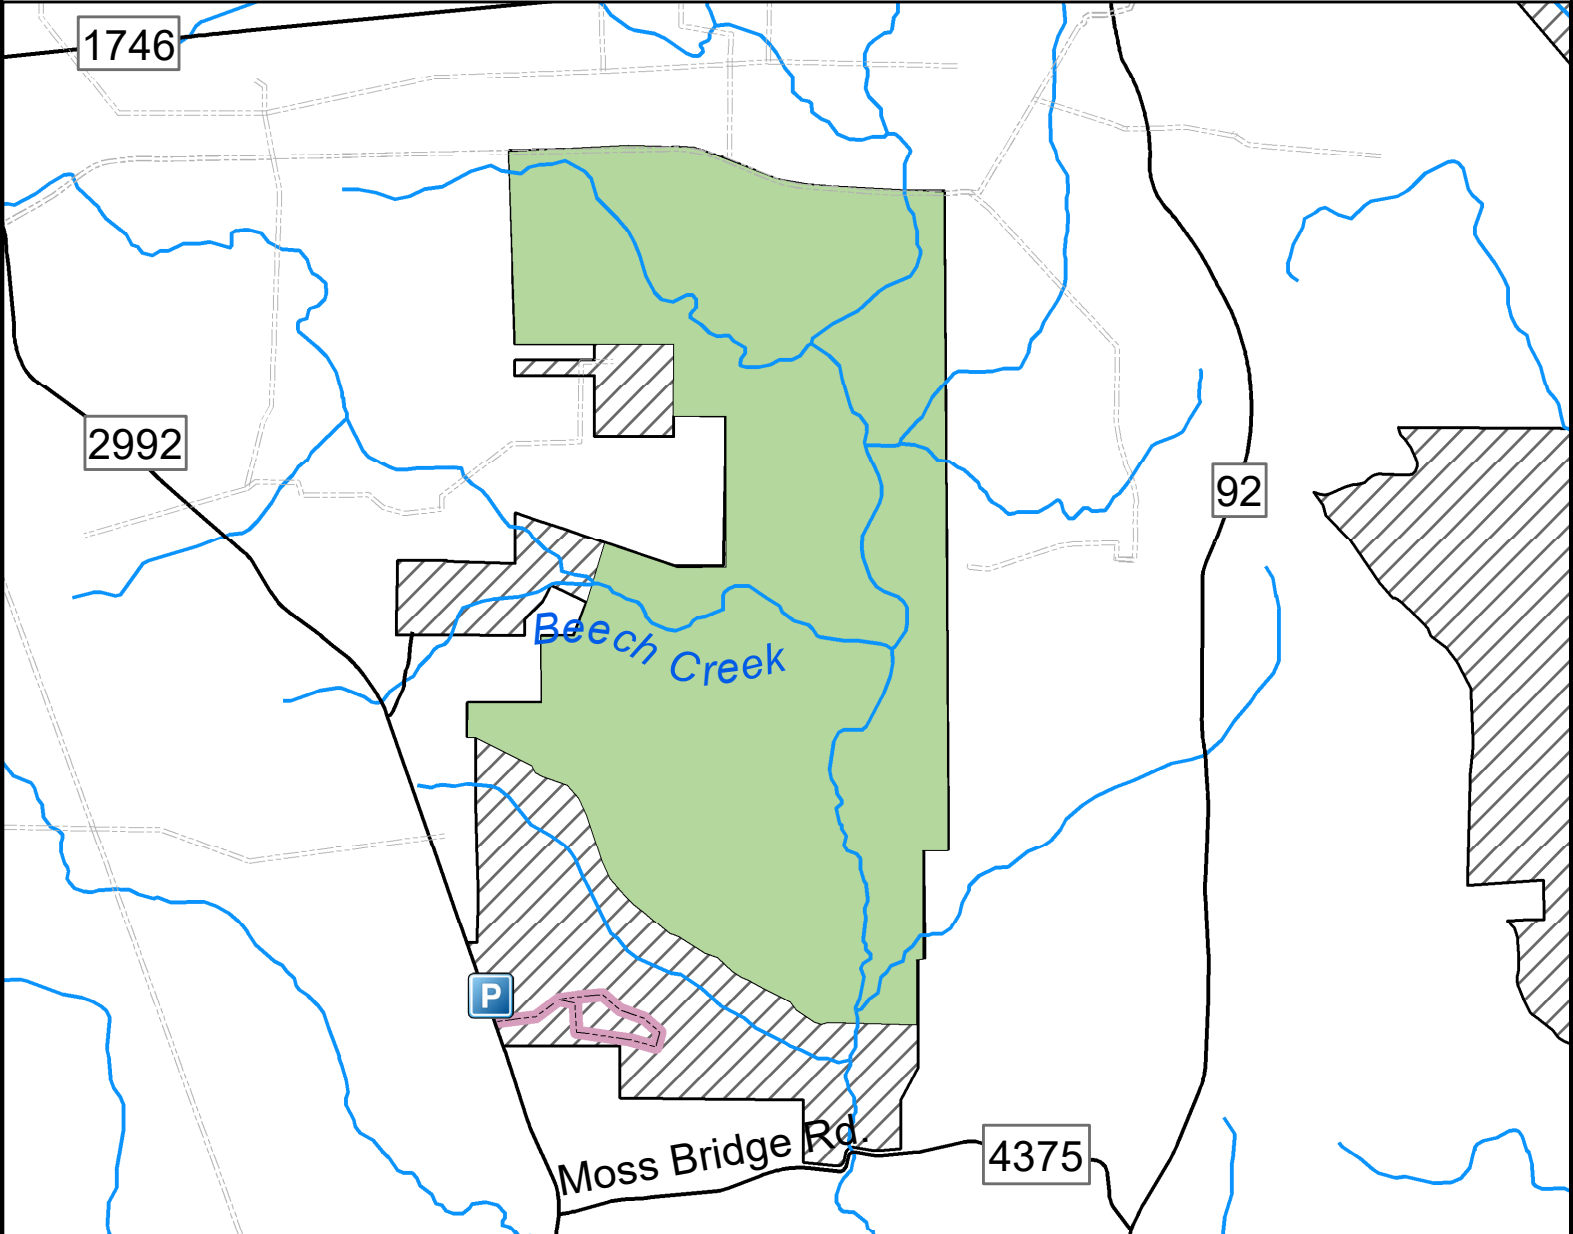

Beech Creek Unit - Hunting Area Map

Legend

No hunting within 500 feet of any designated trail, roadway, or residence.

 Day Use Area/ Parking

 Pipelines

 Hiking Trails

 Hunting Area

 No Hunting