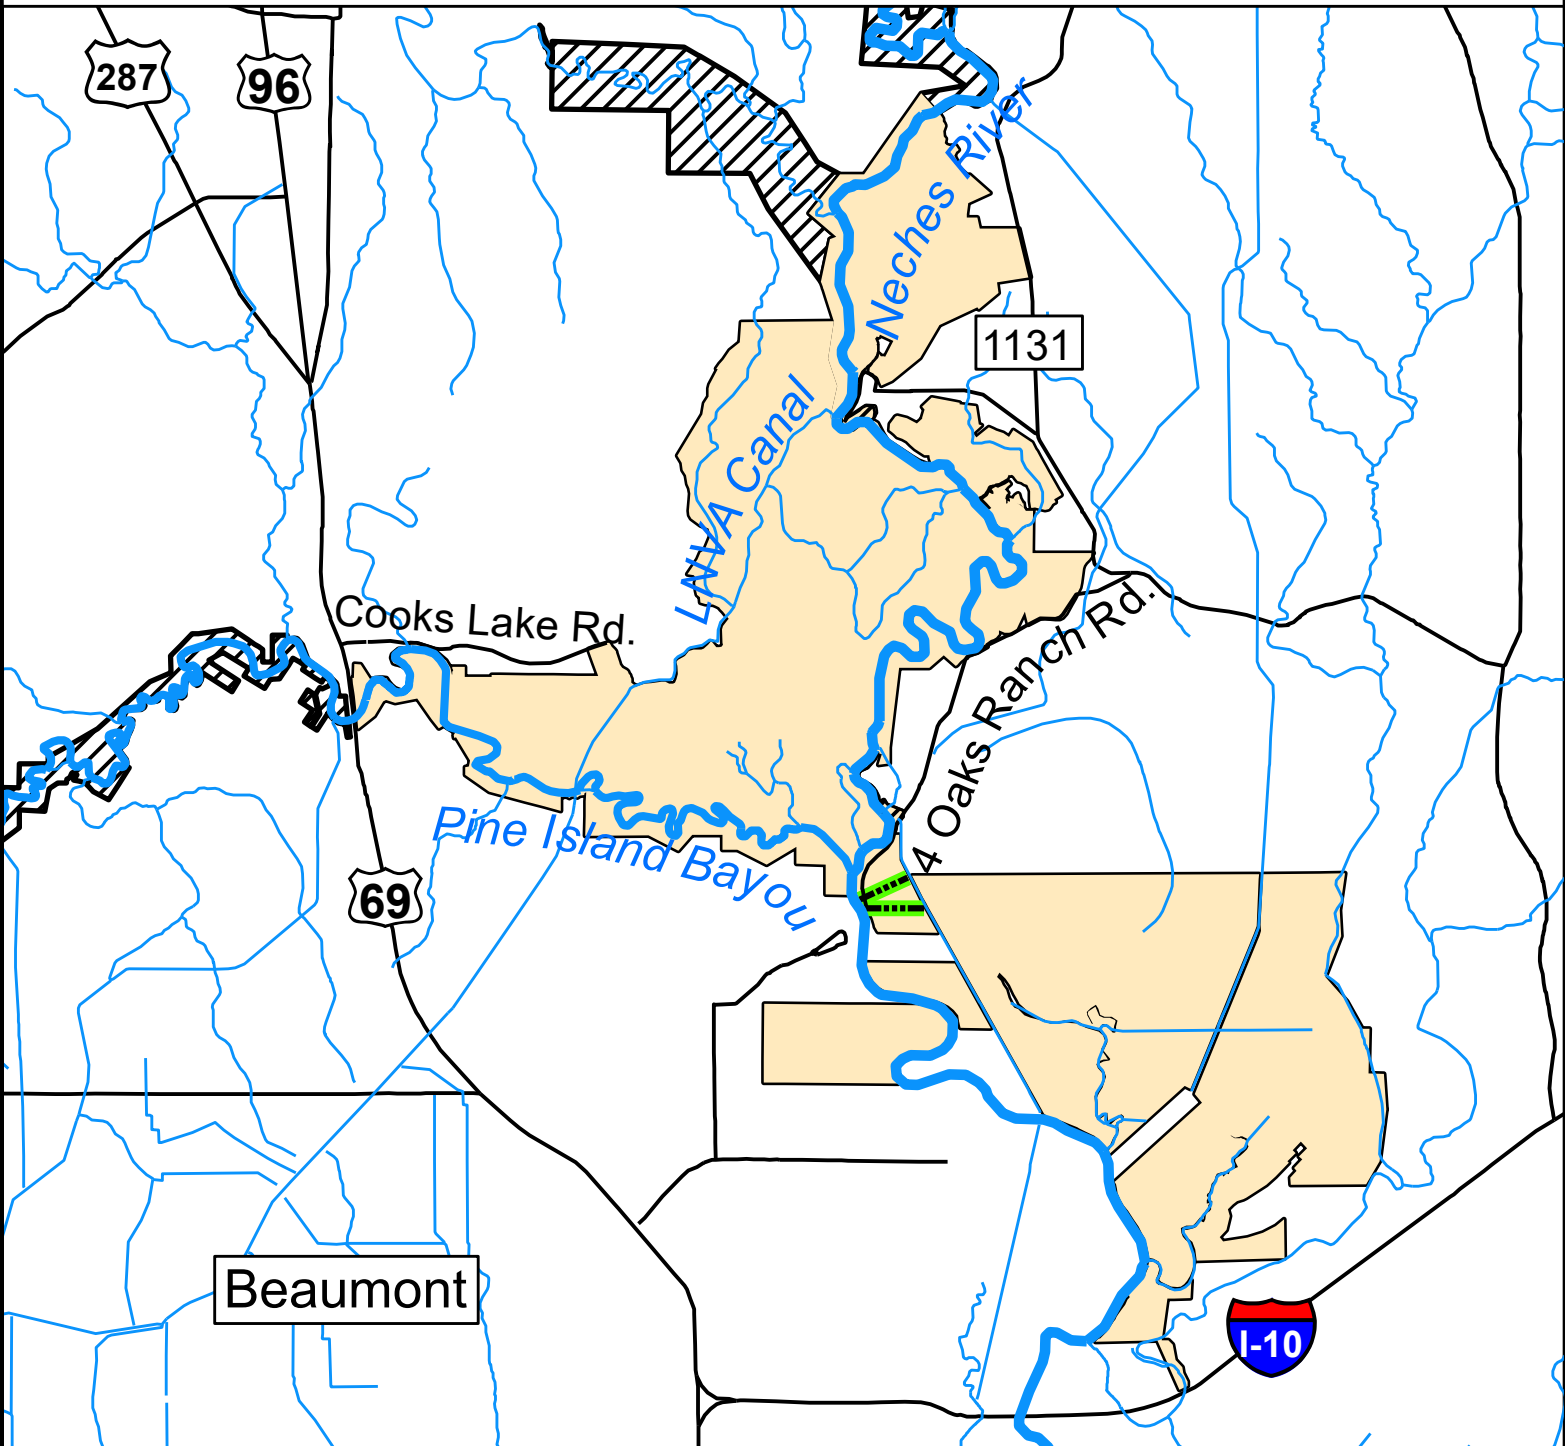

Beaumont Unit - Hog Trapping Area Map

Legend

- Roads
- Designated ROWs & Fire breaks
- ▨ No Hog Trapping
- Hog Trapping Area

Traps must be 500 feet from hiking trails, day use areas, houses, boat ramps, buildings, and cemeteries.