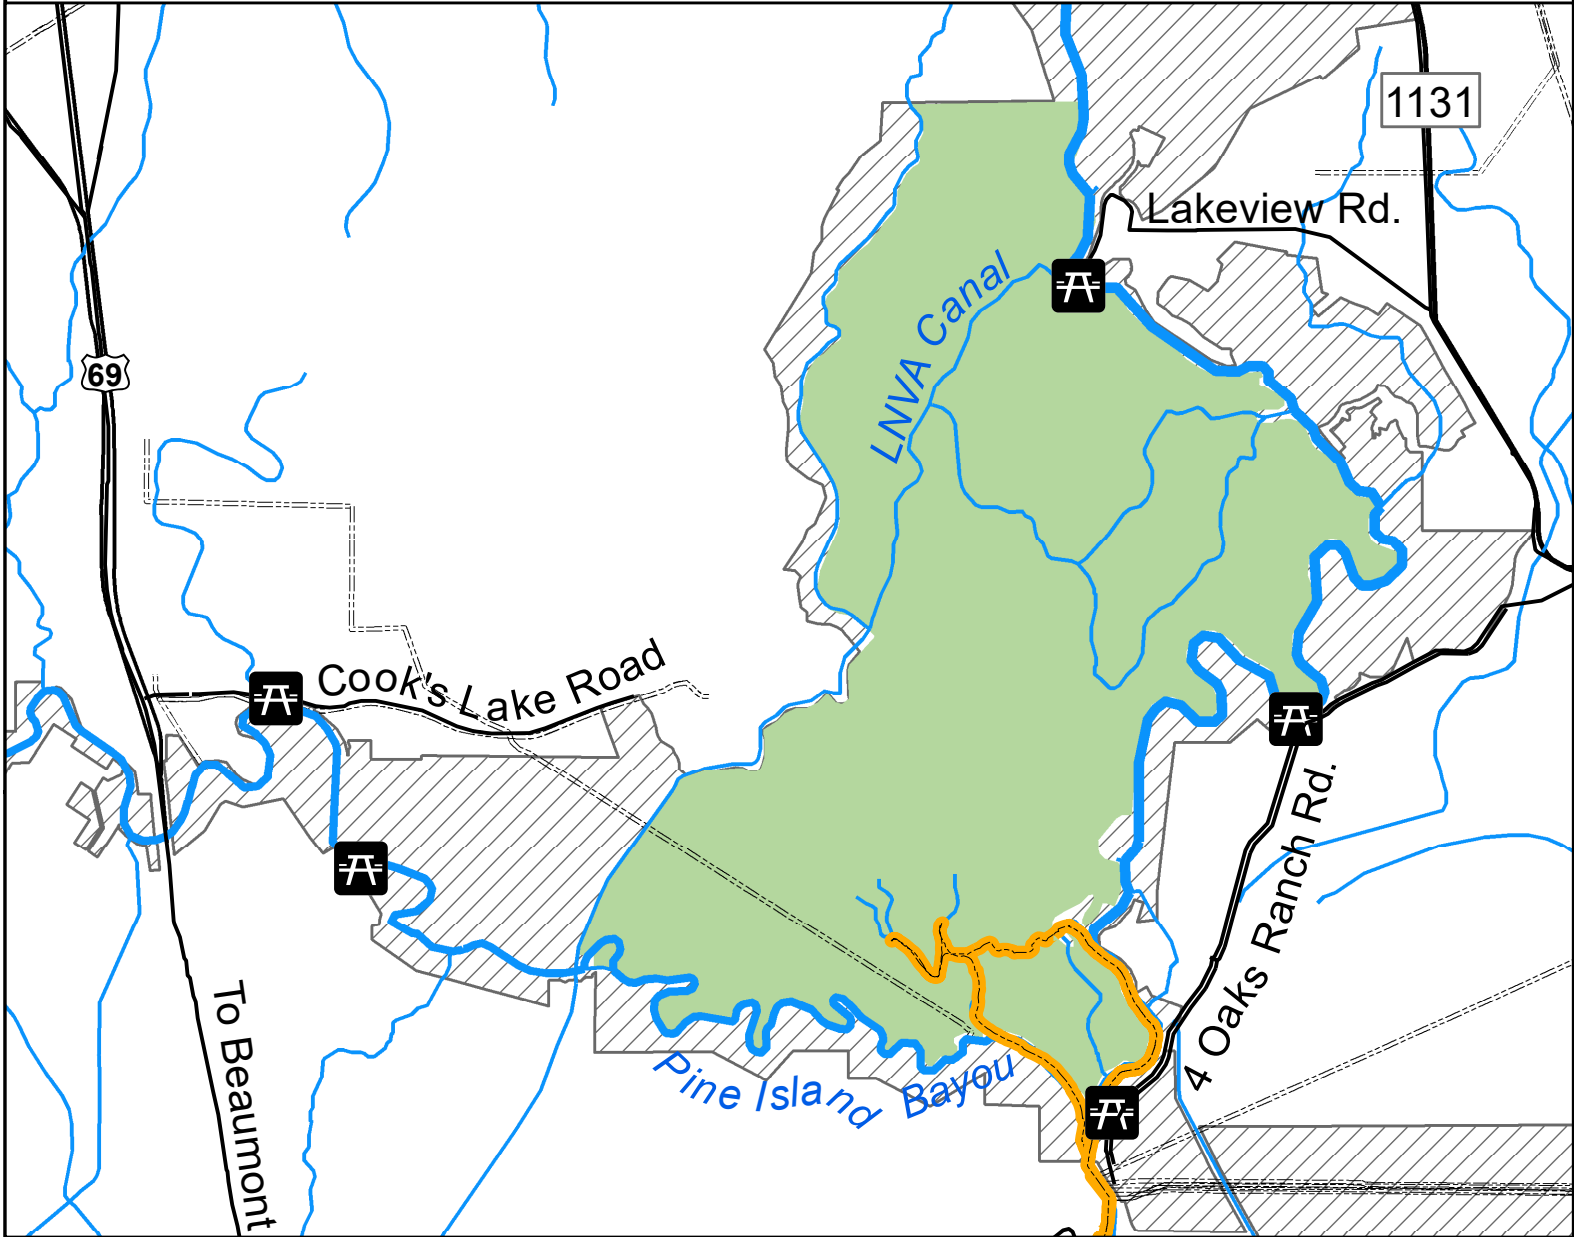

# Beaumont Unit - Hunting Area Map

## Legend

- Day Use Area/ Parking
- Roads
- Designated Texas Paddling Trail
- Creeks & Streams
- Pipelines
- Hunting Area
- No Hunting

No hunting within 500 feet of any designated trail, roadway, residence, or navigable waterways including the Neches River and Pine Island Bayou.