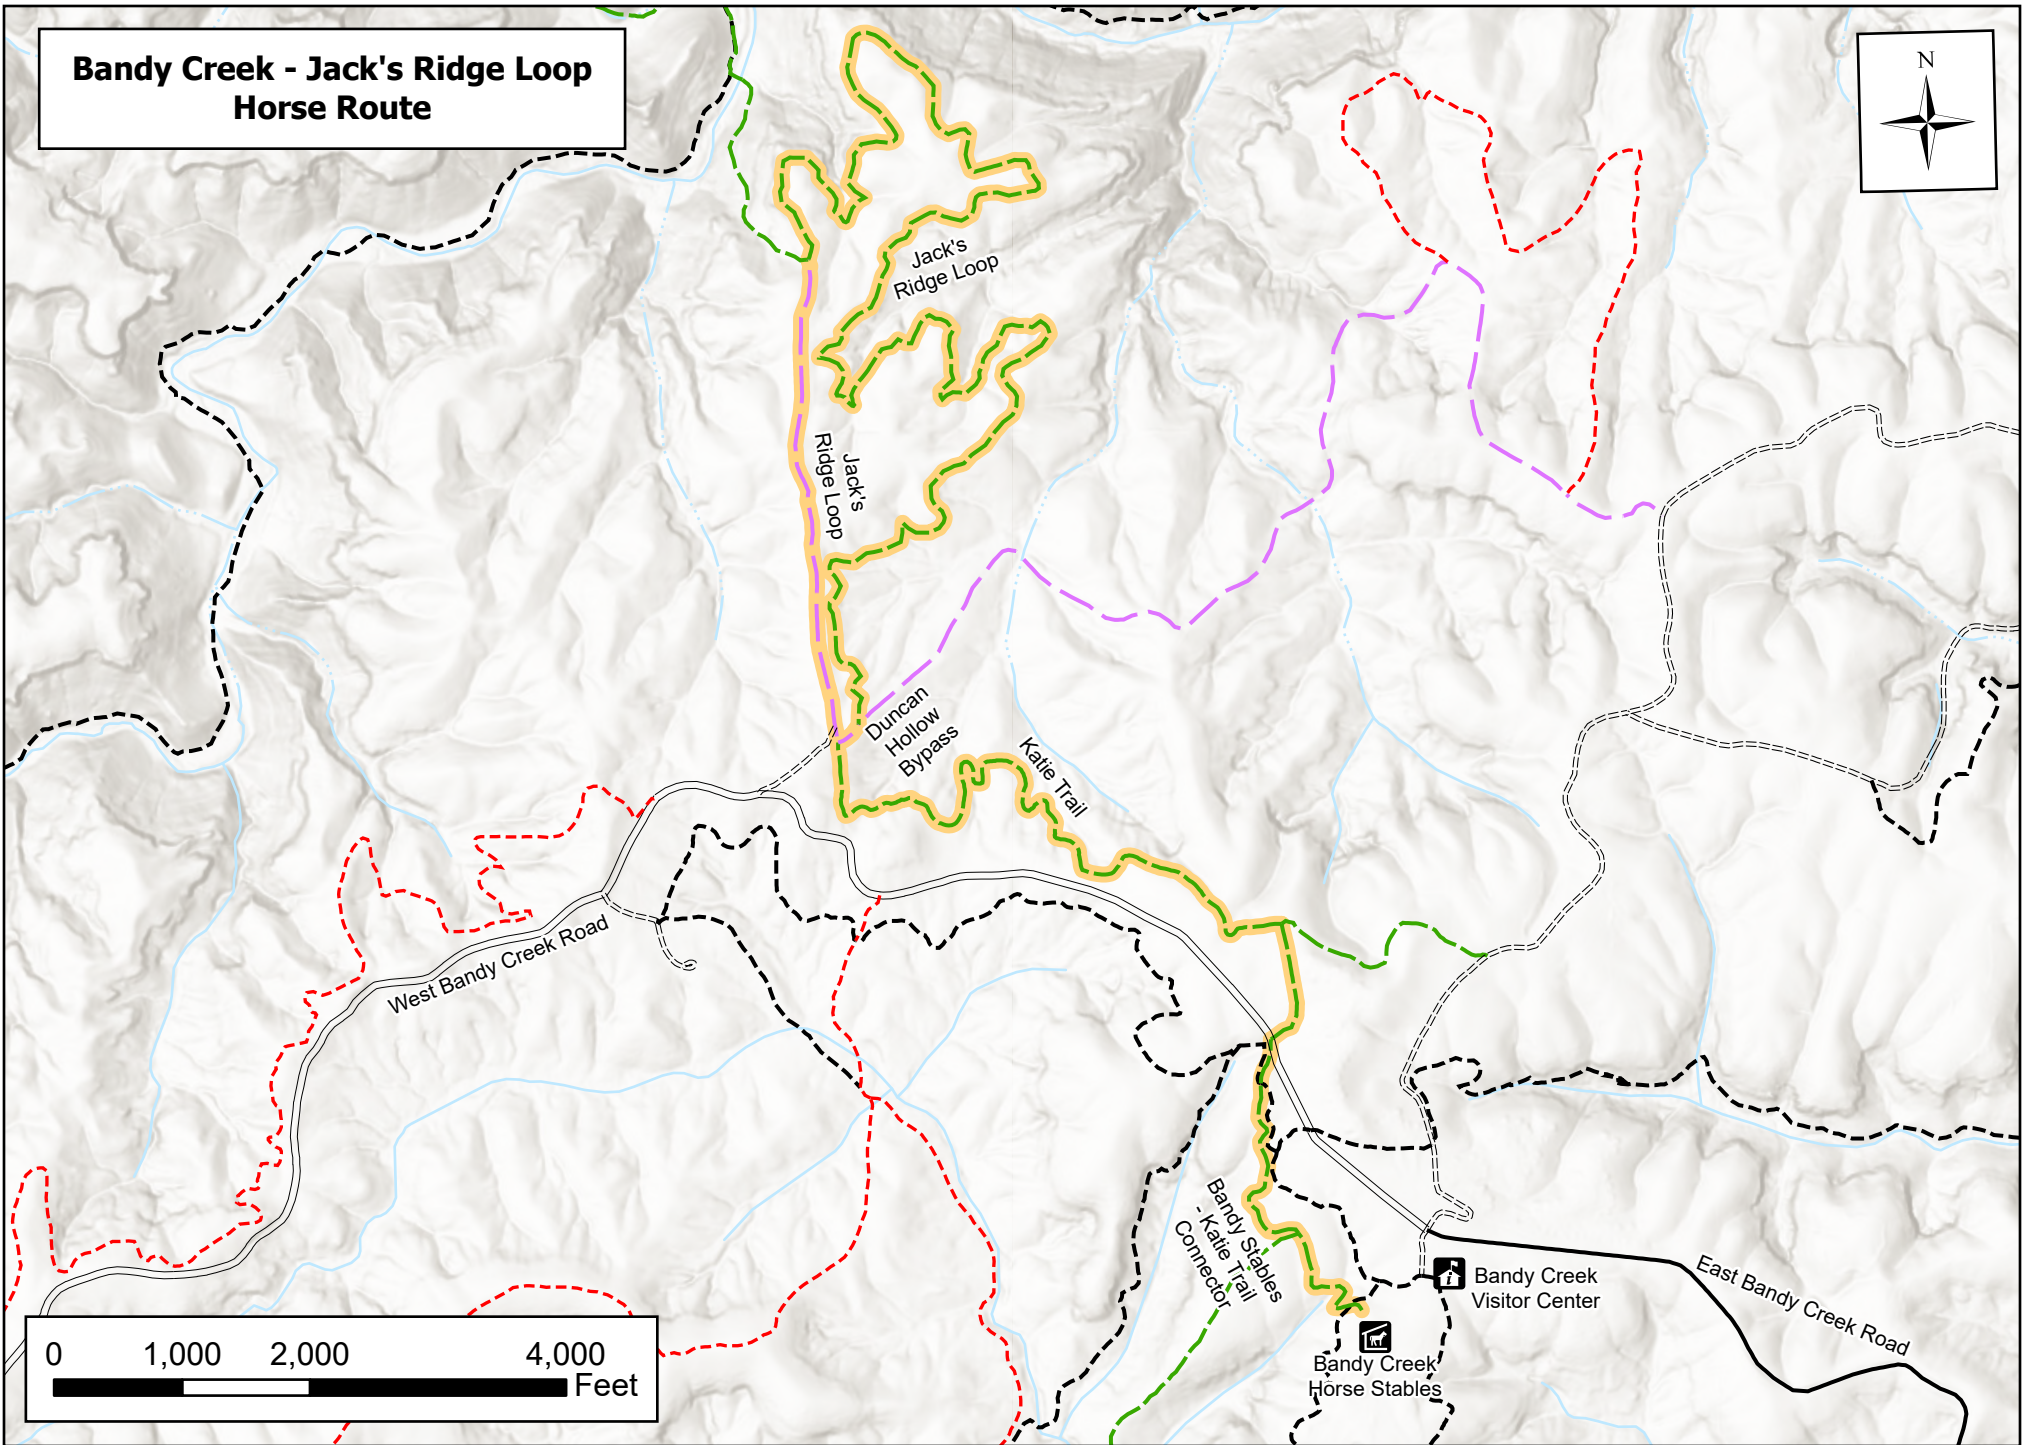

Bandy Creek - Jack's Ridge Loop Horse Route

March 2024

Produced by BISO GIS Office
 PCS: NAD 1983 UTM Zone 16N

- Hike
- Paved Road
- Bike
- Visitor Center
- Horse
- Improved Road
- Highlighted Route
- Stables
- Multi-Use
- Unimproved Road