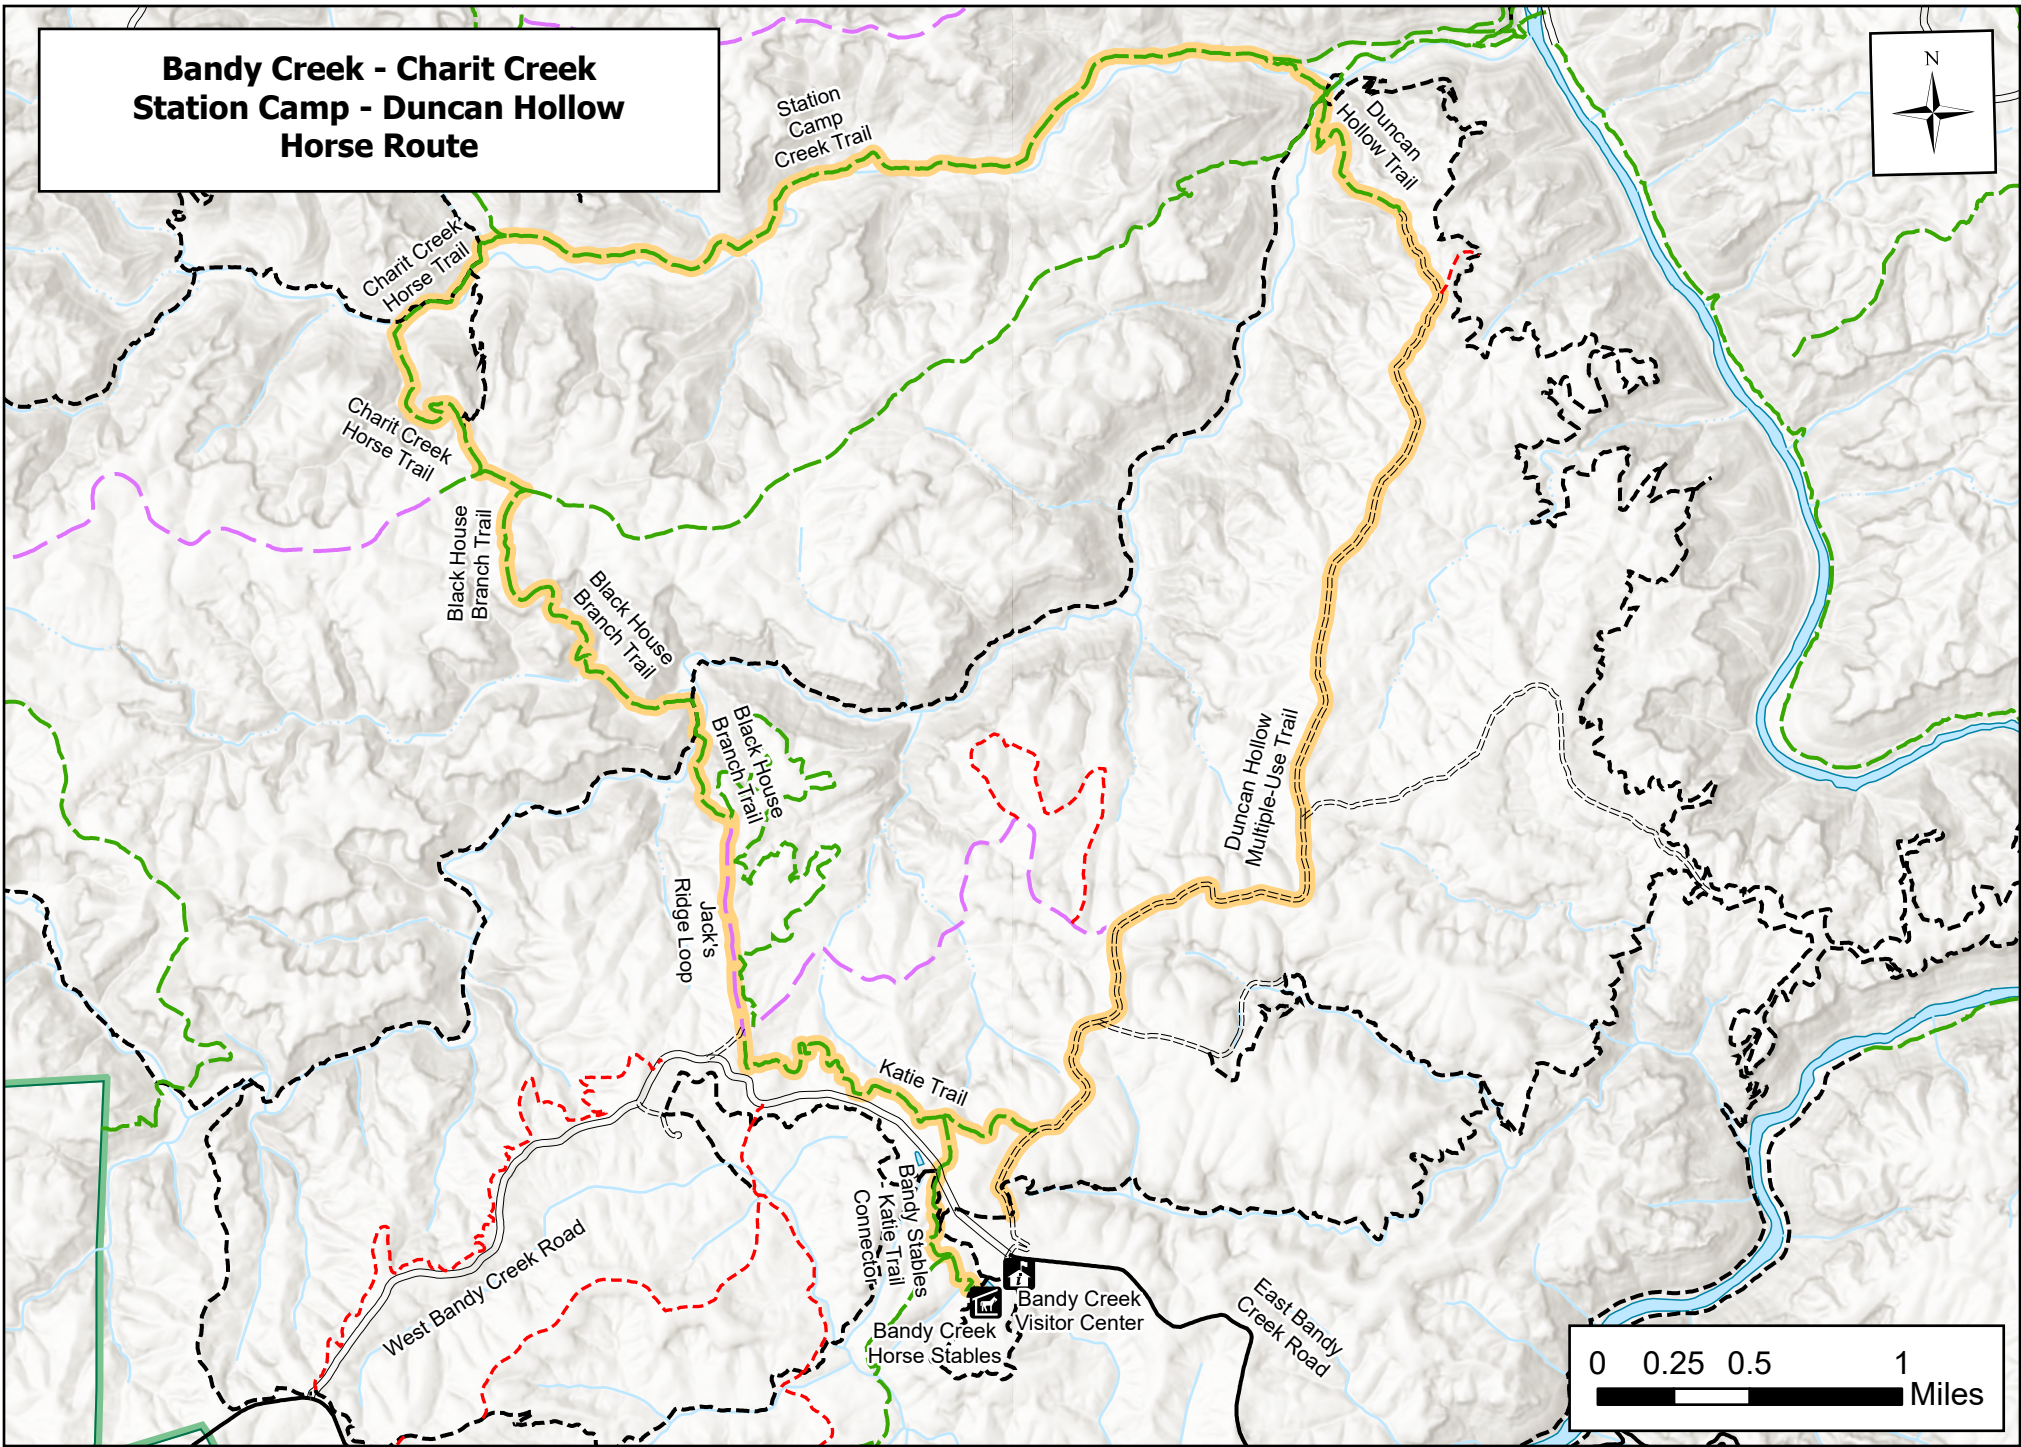

Bandy Creek - Charit Creek Station Camp - Duncan Hollow Horse Route

- Hike
- Paved Road
- Bike
- Horse
- Improved Road
- Highlighted Route
- Multi-Use
- Unimproved Road
- Park Boundary

March 2024

Produced by BISO GIS Office
PCS: NAD 1983 UTM Zone 16N

C:\GIS\2023 Intern Projects\New Map Series\MapSeries2.aprx