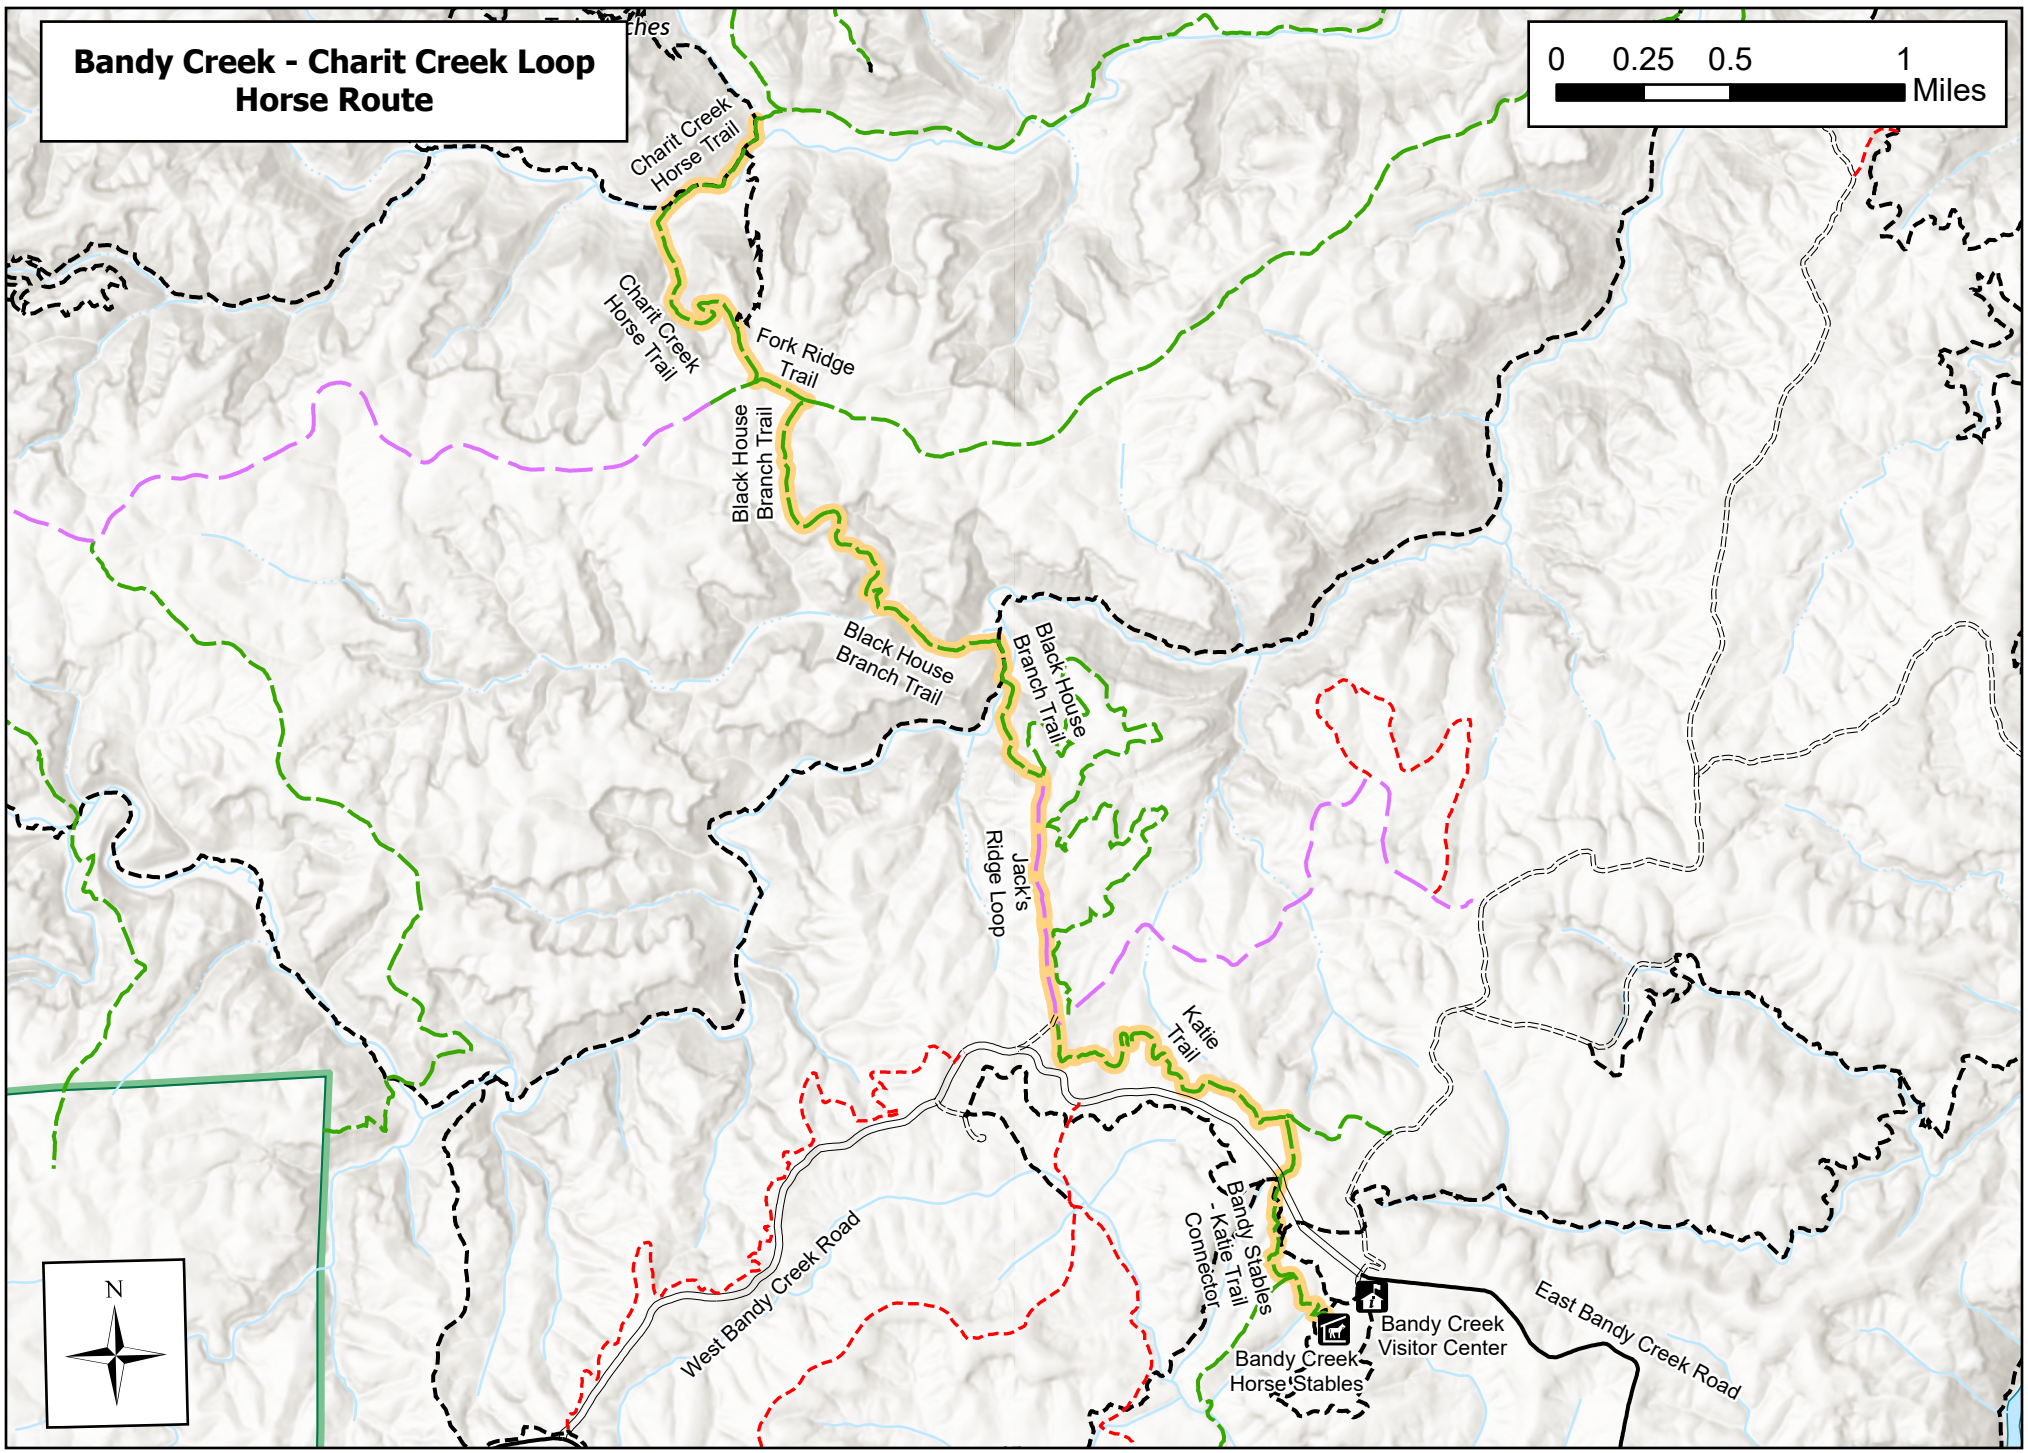

Bandy Creek - Charit Creek Loop Horse Route

- Hike
- Paved Road
- Bike
- Horse
- Improved Road
- Highlighted Route
- Multi-Use
- Unimproved Road
- Visitor Center
- Stables
- Park Boundary

March 2024

Produced by BISO GIS Office
 PCS: NAD 1983 UTM Zone 16N