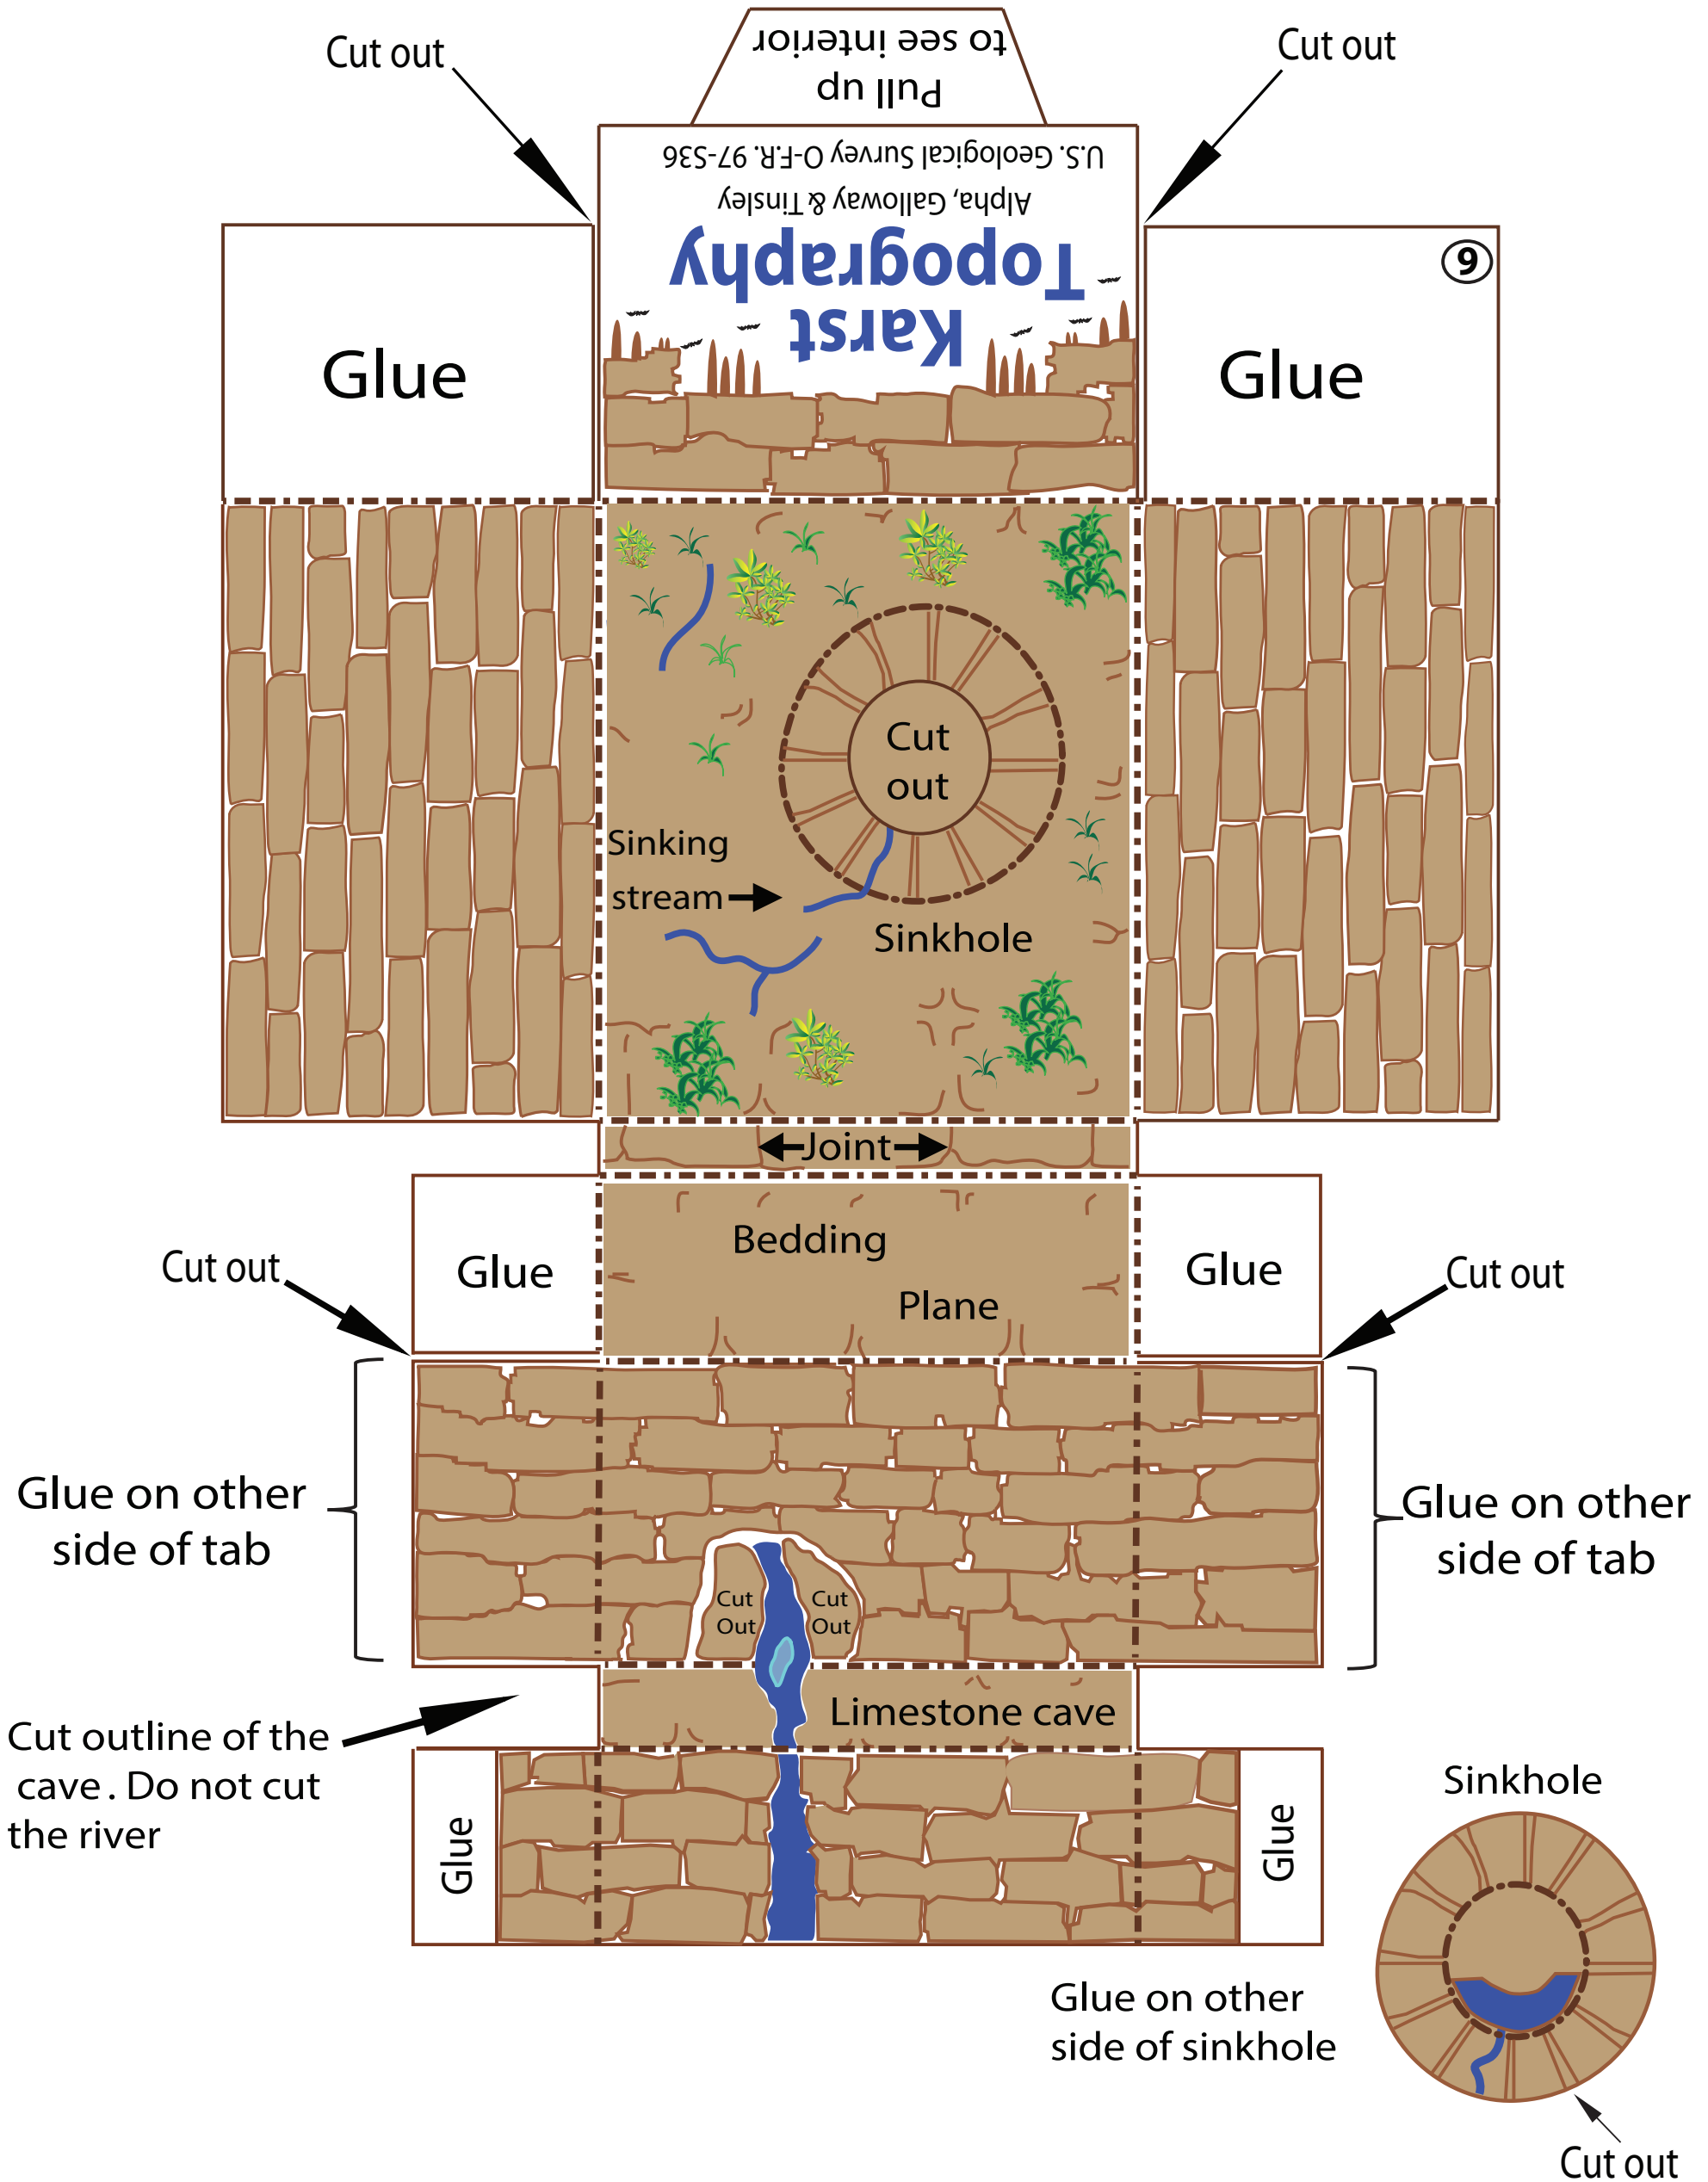

Teacher's Model size 11" X 17"

# Karst Topography Paper Model

# Cave Pattern 1 of 3

Teacher's Model size 11" X 17"

## Cave Pattern 2 of 3