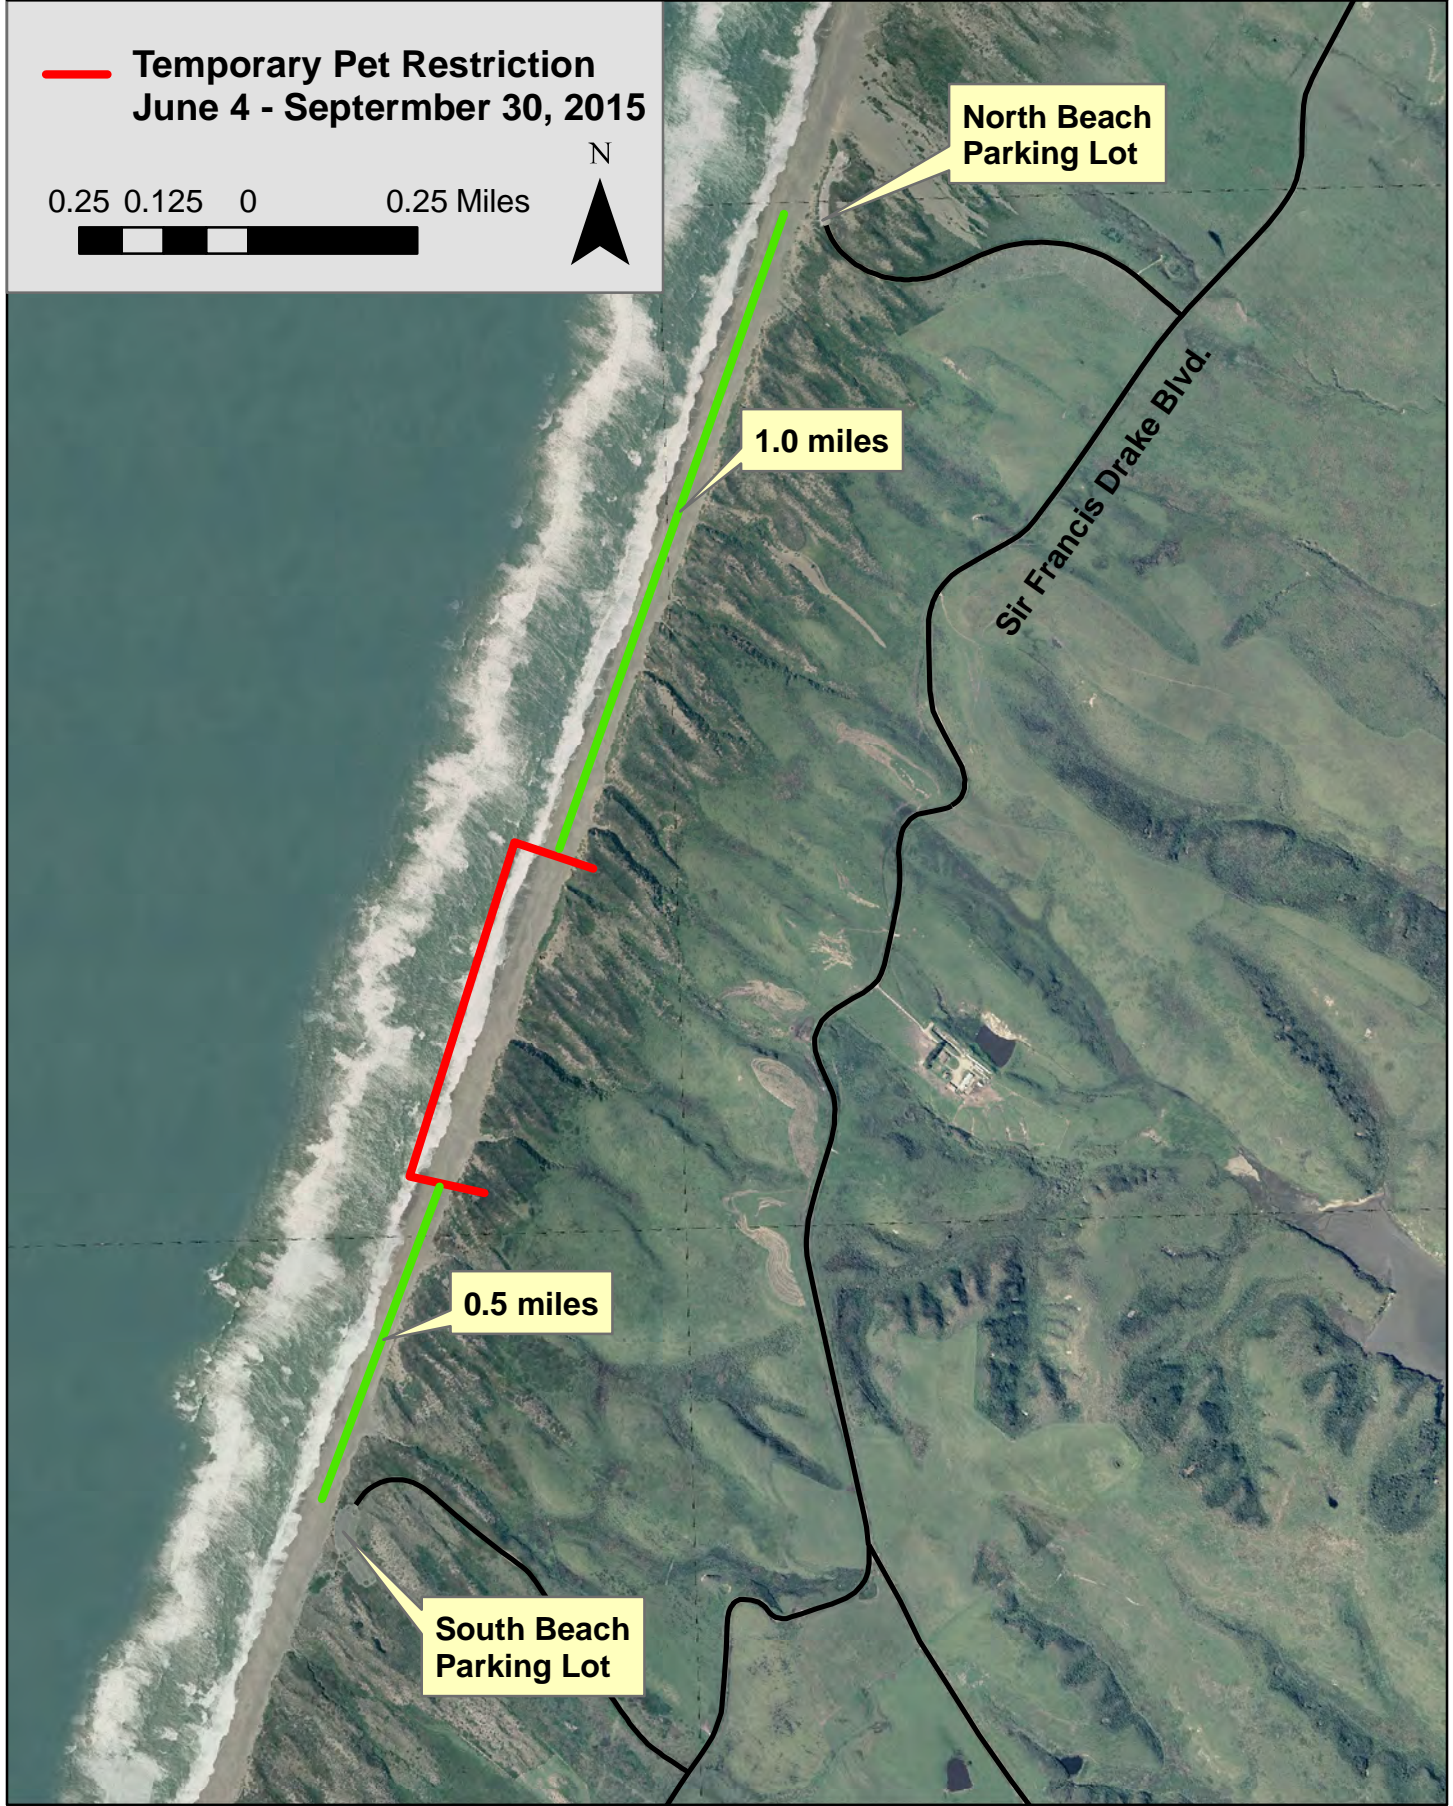

Temporary Pet Restriction, 36 CFR 1.5 June 4 - September 30, 2015

U.S. Department of the Interior
National Park Service
Point Reyes National Seashore

 Temporary Pet Restriction
June 4 - September 30, 2015

0.25 0.125 0 0.25 Miles

North Beach
Parking Lot

1.0 miles

Sir Francis Drake Blvd.

0.5 miles

South Beach
Parking Lot