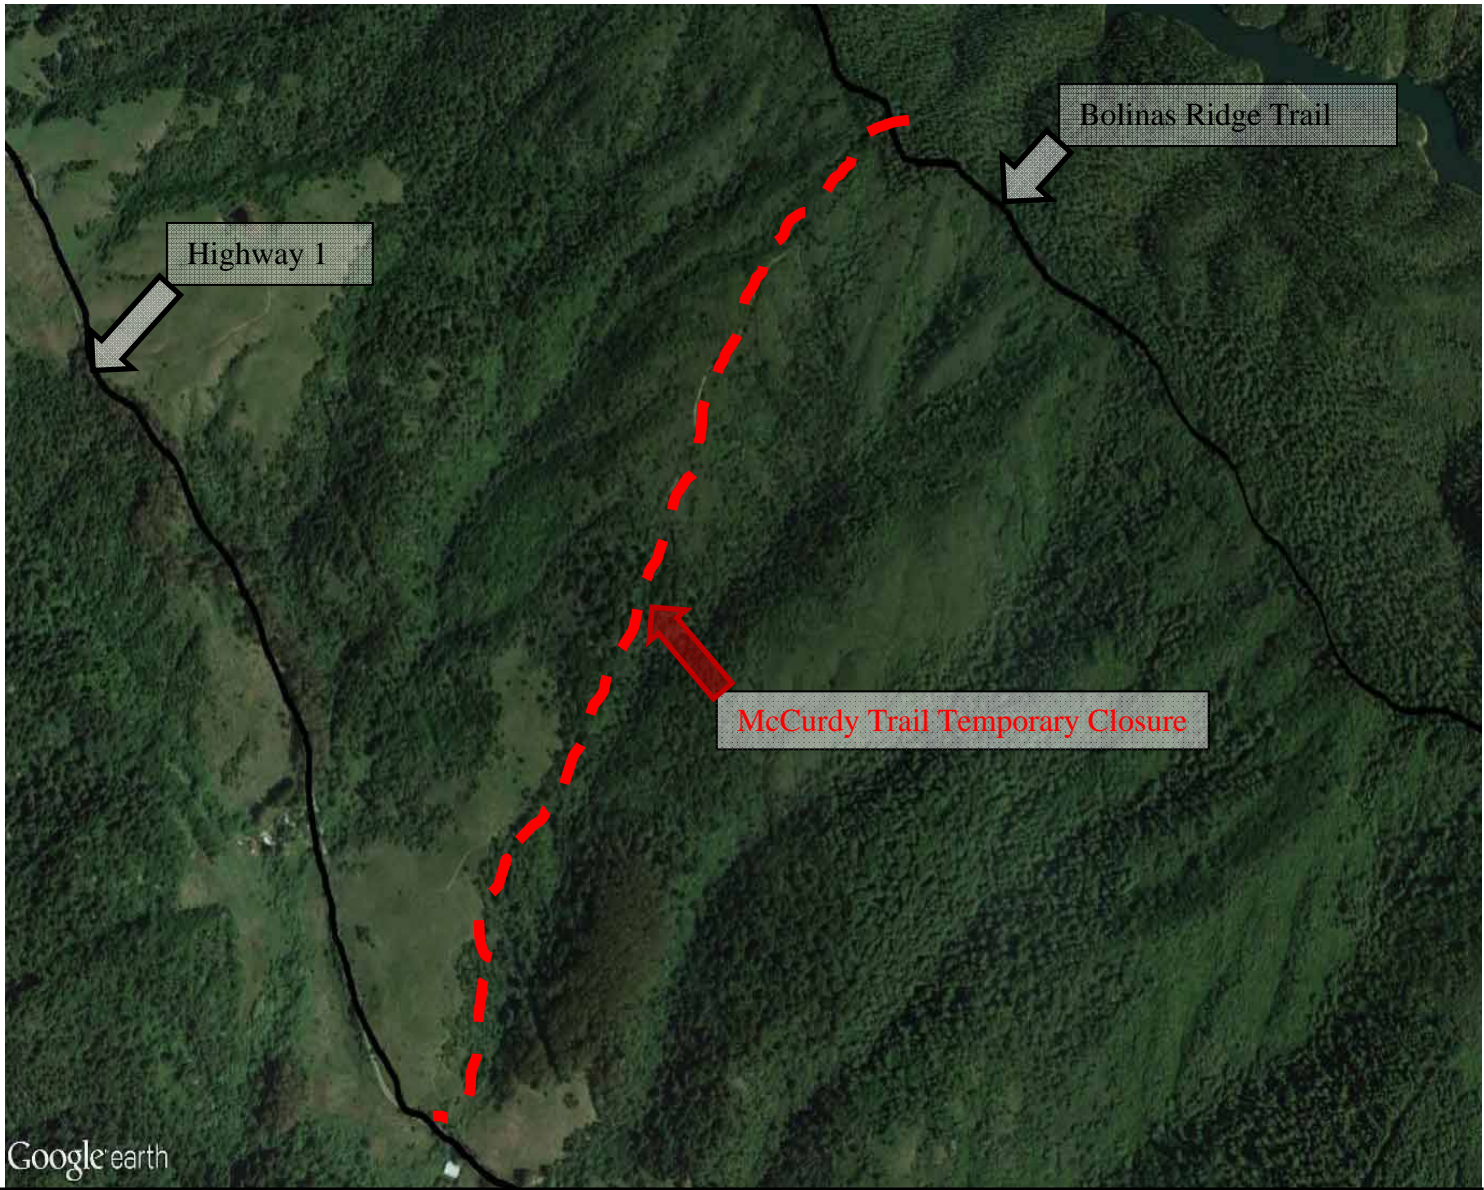

McCurdy Trail Temporary Trail Closure

Thursday October 22, 2015

McCurdy Prescribed Fire

National Park Service
Point Reyes National Seashore
Point Reyes Station, CA