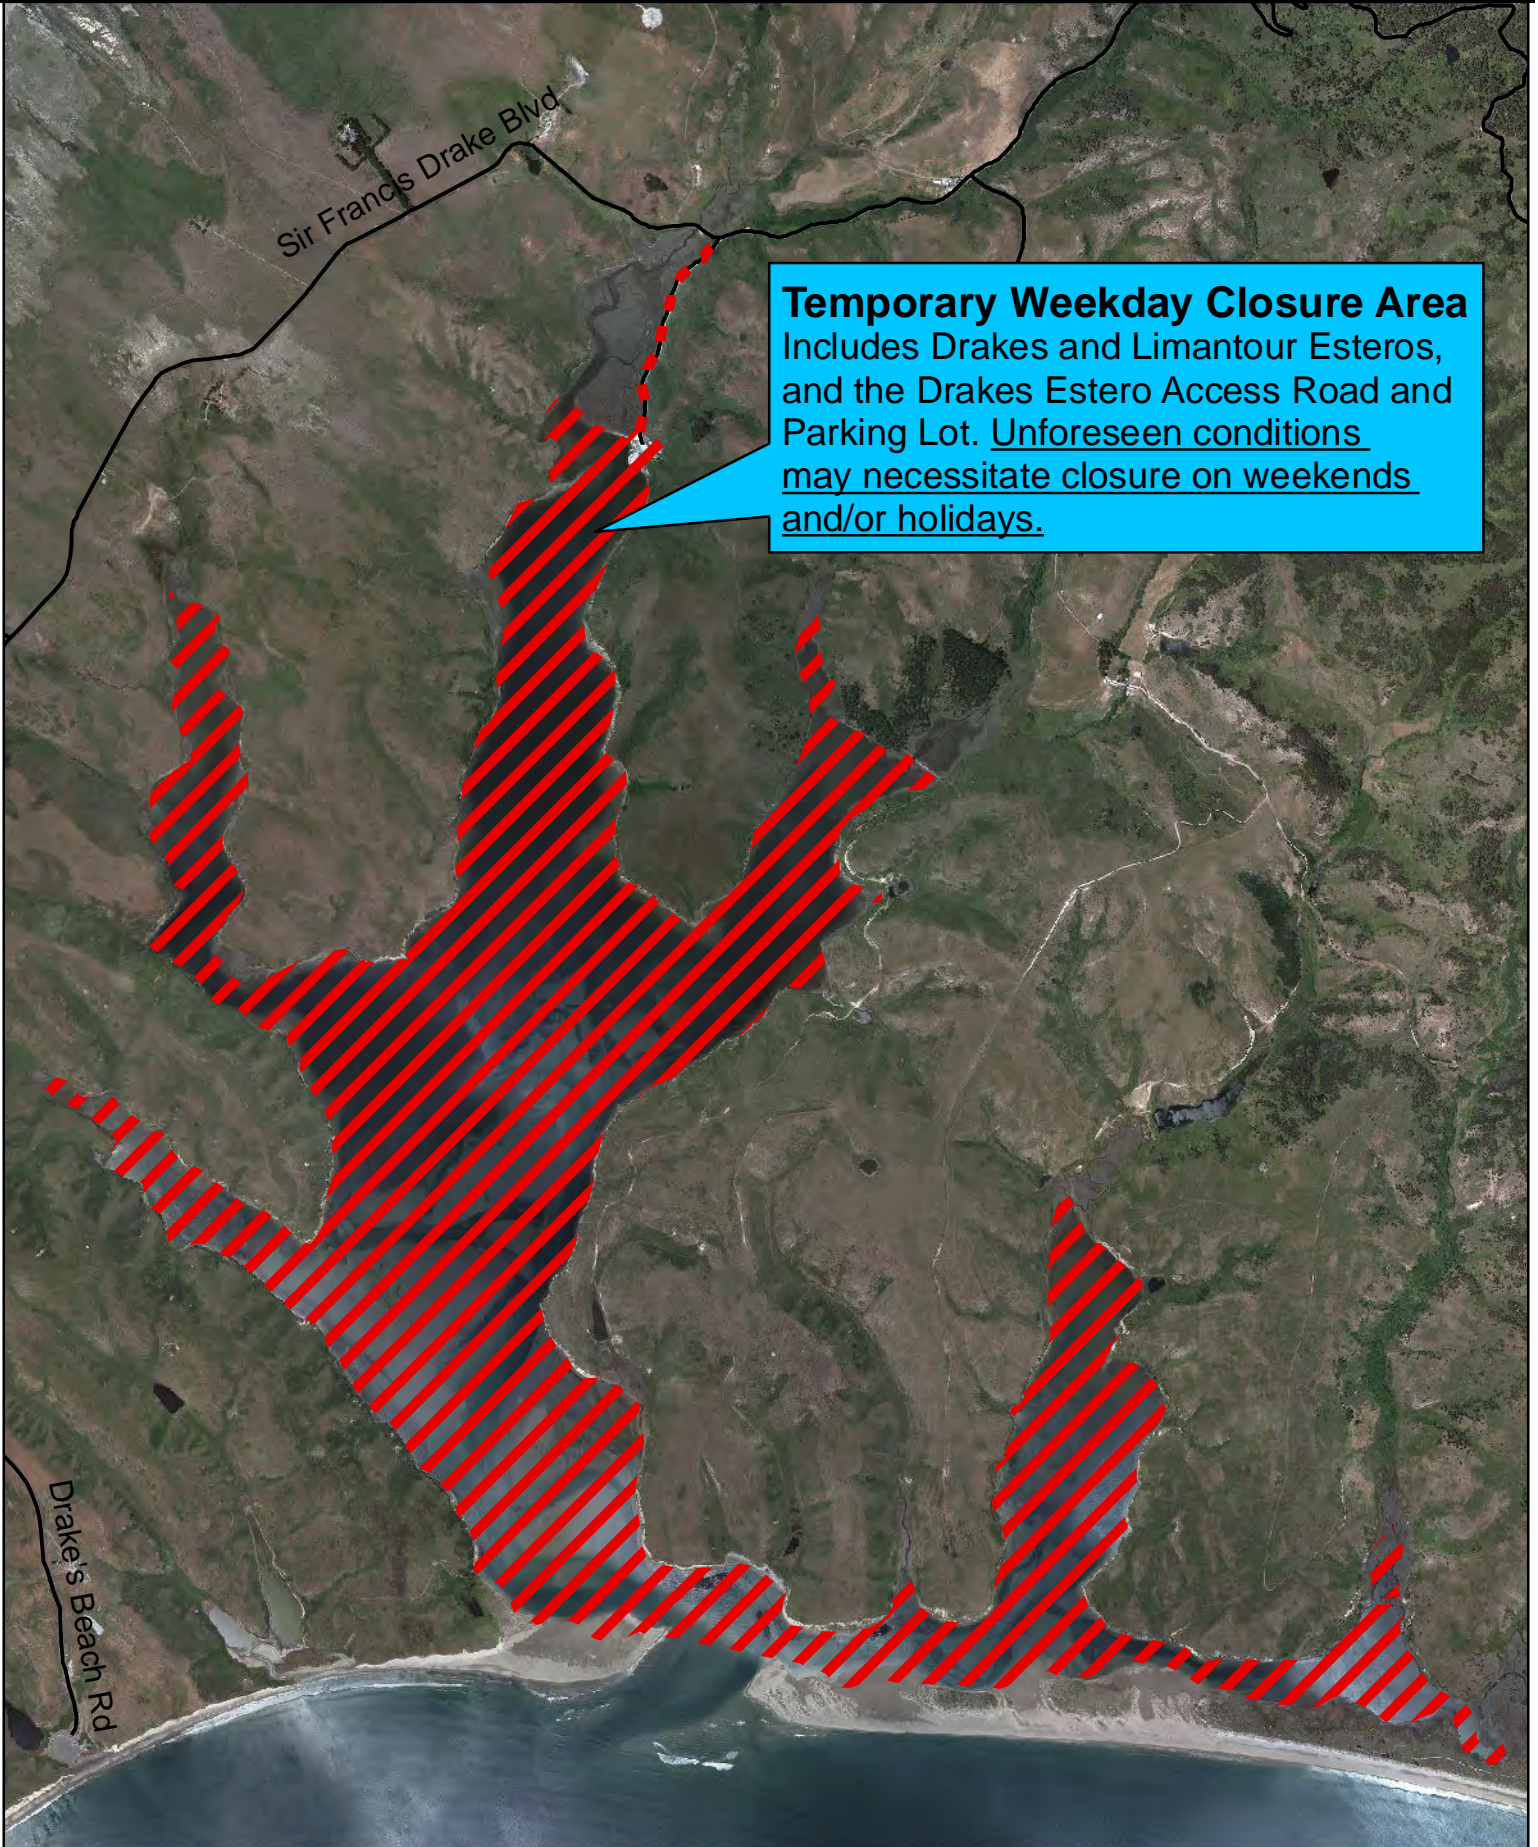

Drakes Estero Temporary Closure
Monday-Friday (Excluding Holidays)
Wednesday, Aug. 10, 2016 - Tuesday, Feb. 28, 2017

U.S. Department of Interior
National Park Service
Point Reyes National Seashore

Temporary Weekday Closure Area
Includes Drakes and Limantour Esteros,
and the Drakes Estero Access Road and
Parking Lot. Unforeseen conditions
may necessitate closure on weekends
and/or holidays.