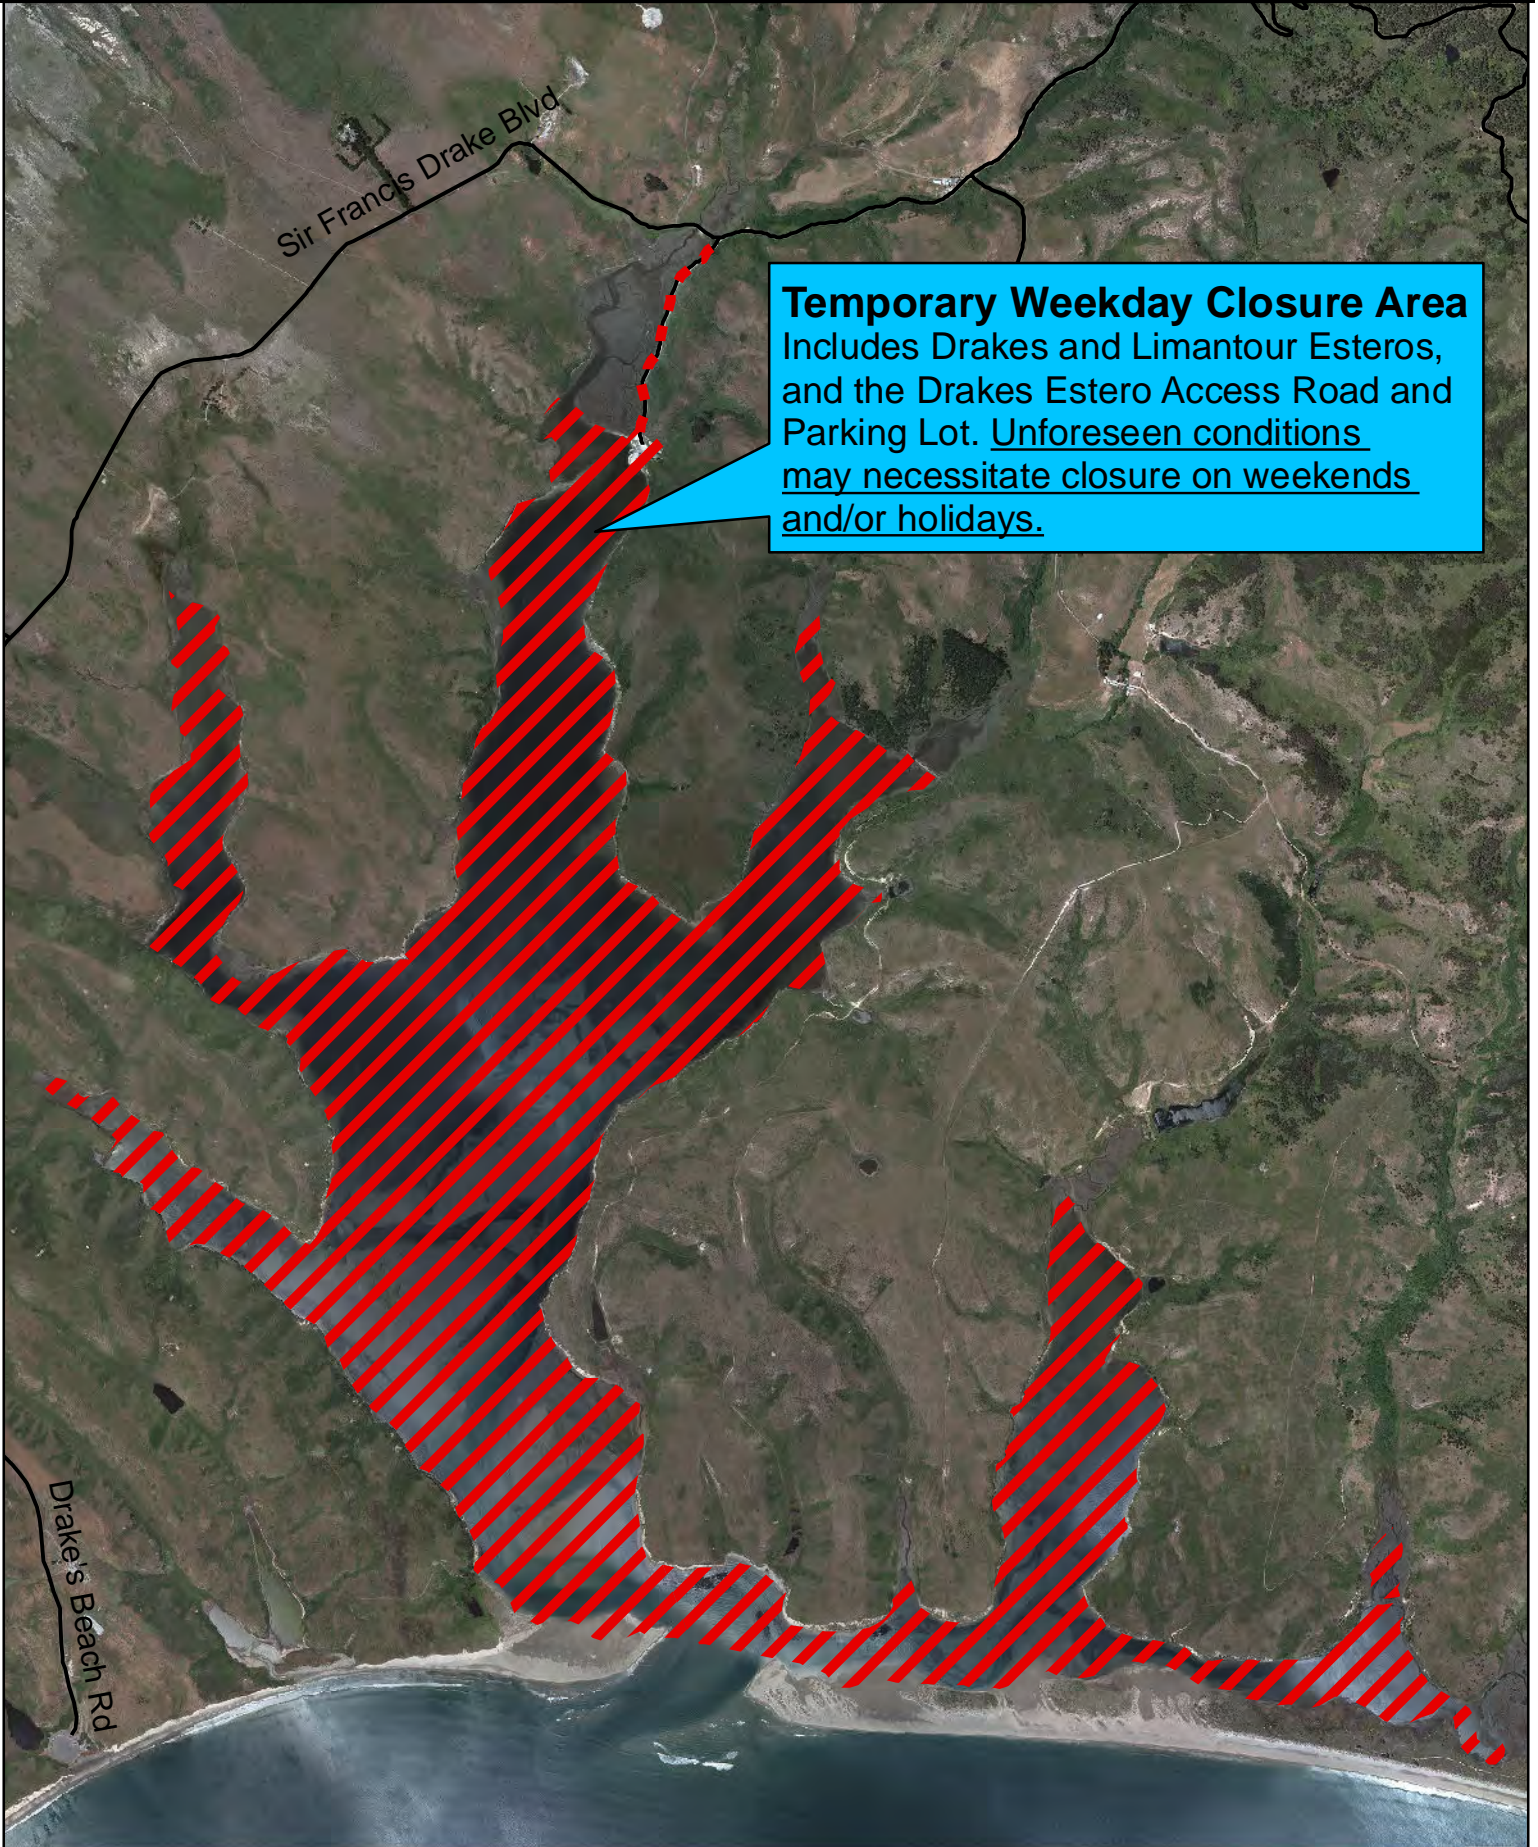

**Drakes Estero Temporary Closure**  
Closure Monday-Friday (Excluding Holidays)  
Wednesday, Aug. 10 - Friday, Dec. 30, 2016

U.S. Department of Interior  
National Park Service  
Point Reyes National Seashore

**Temporary Weekday Closure Area**  
Includes Drakes and Limantour Esteros,  
and the Drakes Estero Access Road and  
Parking Lot. Unforeseen conditions  
may necessitate closure on weekends  
and/or holidays.