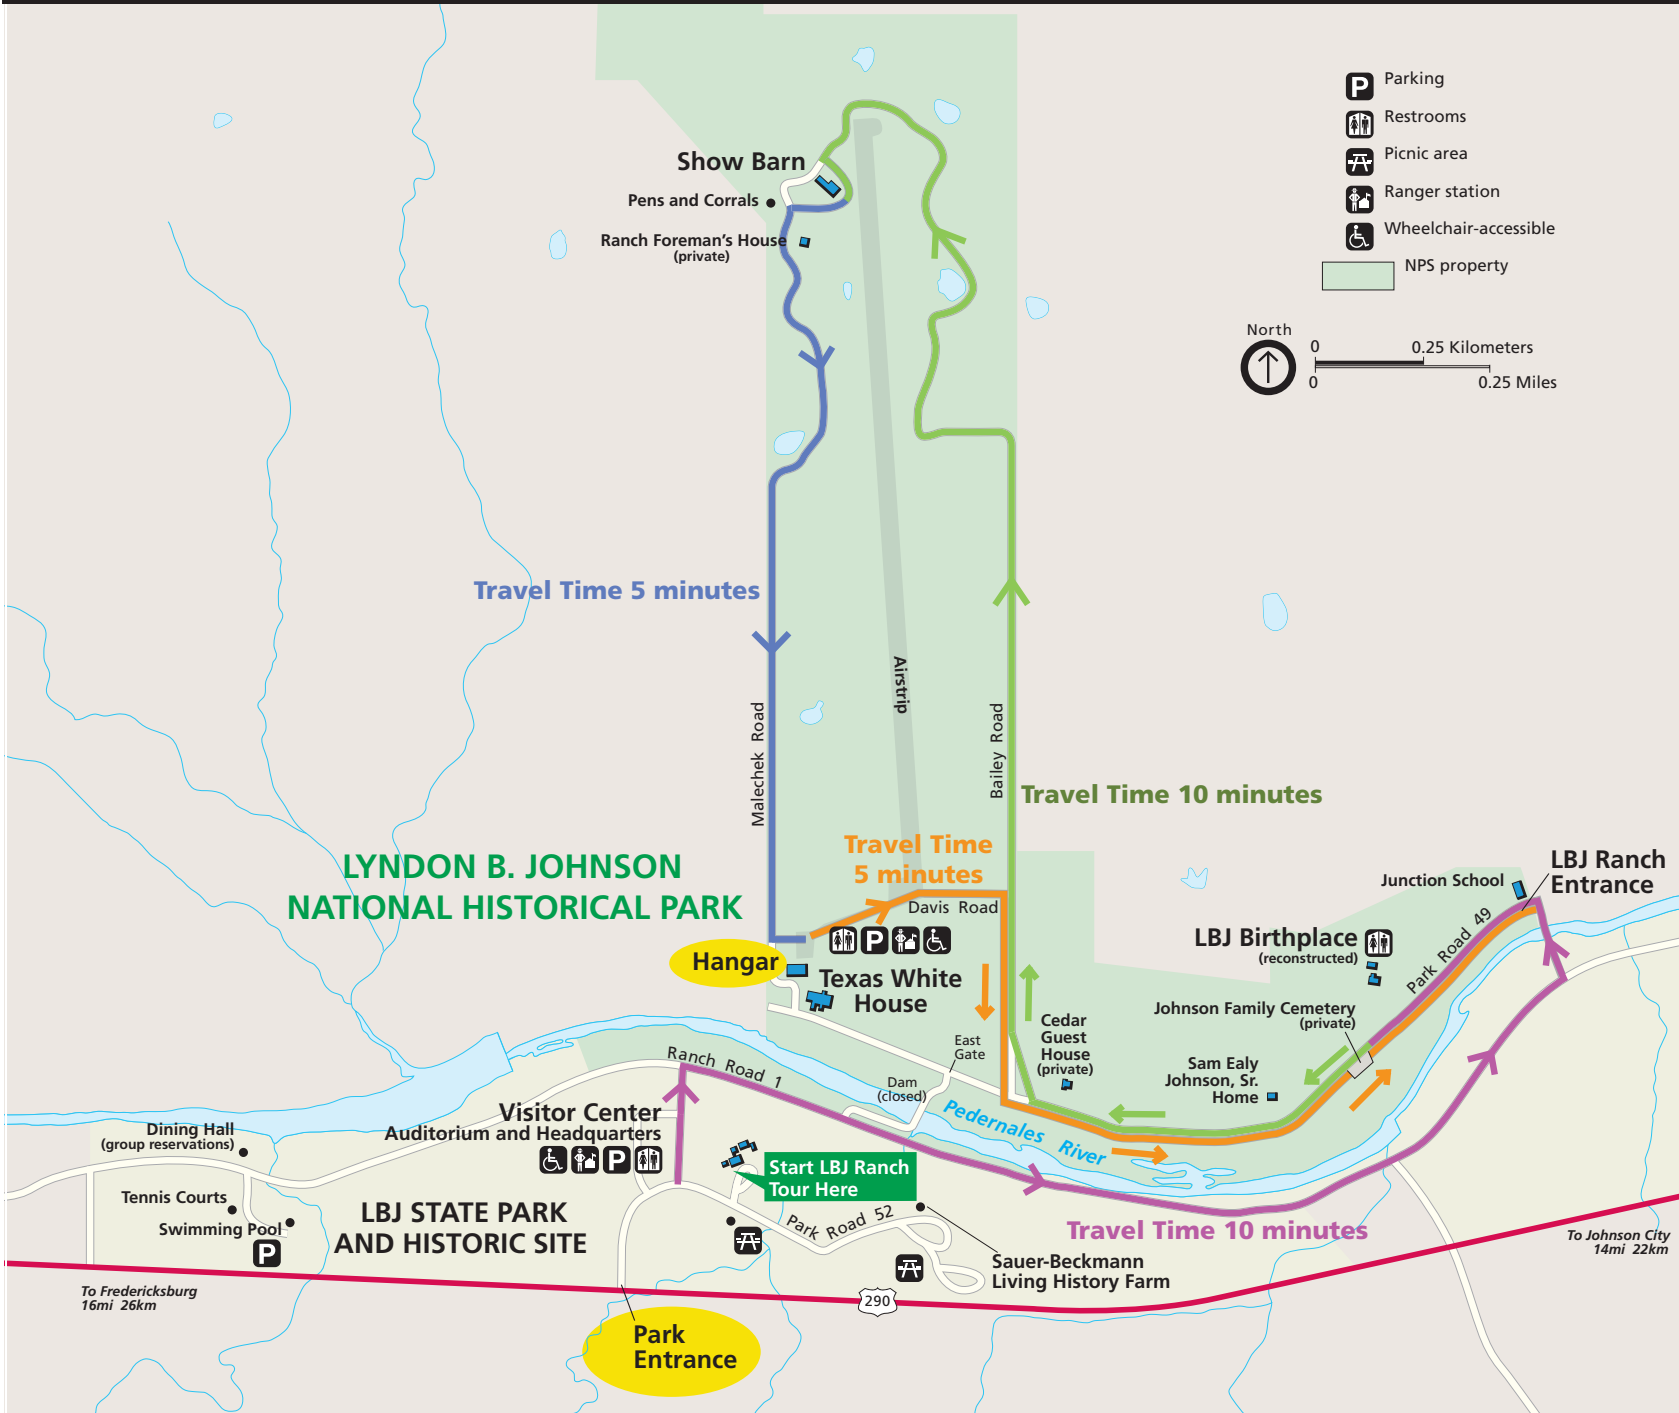

LBJ Ranch Approximate Travel Times

Lyndon B. Johnson
National Historical Park

- Parking
- Restrooms
- Picnic area
- Ranger station
- Wheelchair-accessible
- NPS property